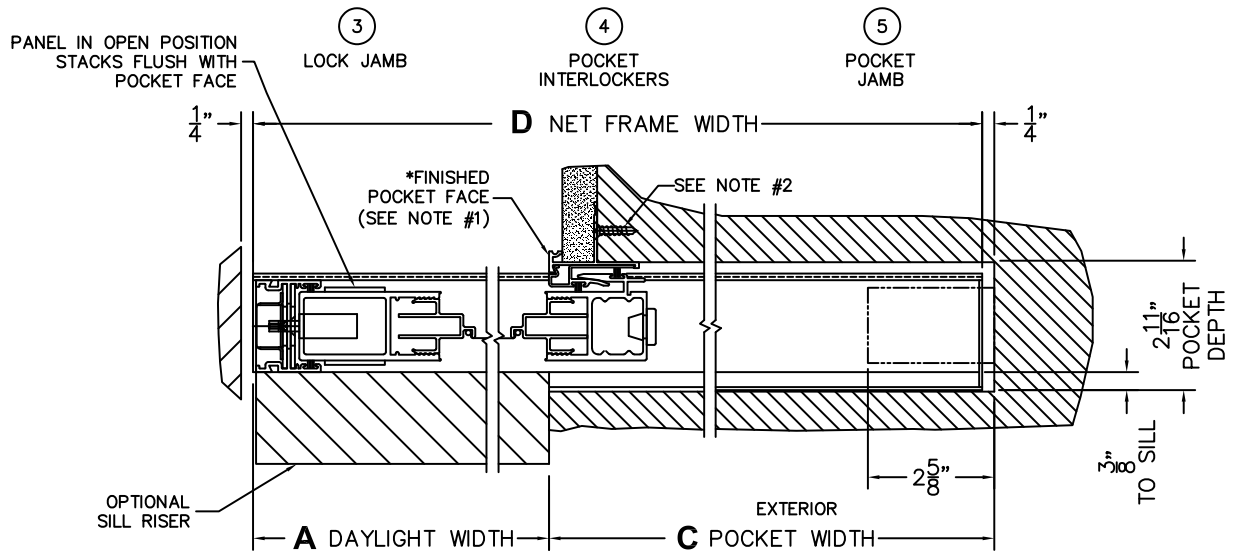

CALCULATED VALUES (FLEETWOOD SUPPLIED)

C (POCKET WIDTH)	
D (NET FRAME WIDTH)	

NOTES:

(USE RULER TO SCALE DIMENSIONS IN INCHES)

SCALE: 1/4

XP DOOR SHOWN

*NOTES:

- 1) WHEN CONSTRUCTING POCKET NOTE THAT DAYLIGHT WIDTH DOES NOT INCLUDE 1" SET BACK FOR POST INTERLOCKER.
- 2) TO ALLOW FUTURE REMOVAL OF PANEL THE INSTALLER MUST BUILD A FALSE WALL.