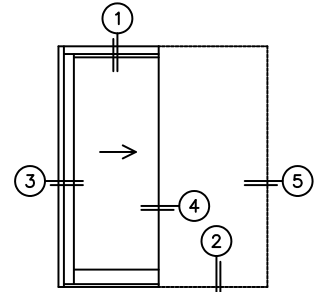

CALCULATED VALUES (FLEETWOOD SUPPLIED)

C (POCKET WIDTH)	
D (NET FRAME WIDTH)	

NOTES:

(USE RULER TO SCALE DIMENSIONS IN INCHES)

SCALE: 1/4

XP DOOR SHOWN

*NOTES:

- 1) WHEN CONSTRUCTING POCKET NOTE THAT DAYLIGHT WIDTH DOES NOT INCLUDE 1" SET BACK FOR POST INTERLOCKER.
- 2) TO ALLOW FUTURE REMOVAL OF PANEL THE INSTALLER MUST BUILD A FALSE WALL.