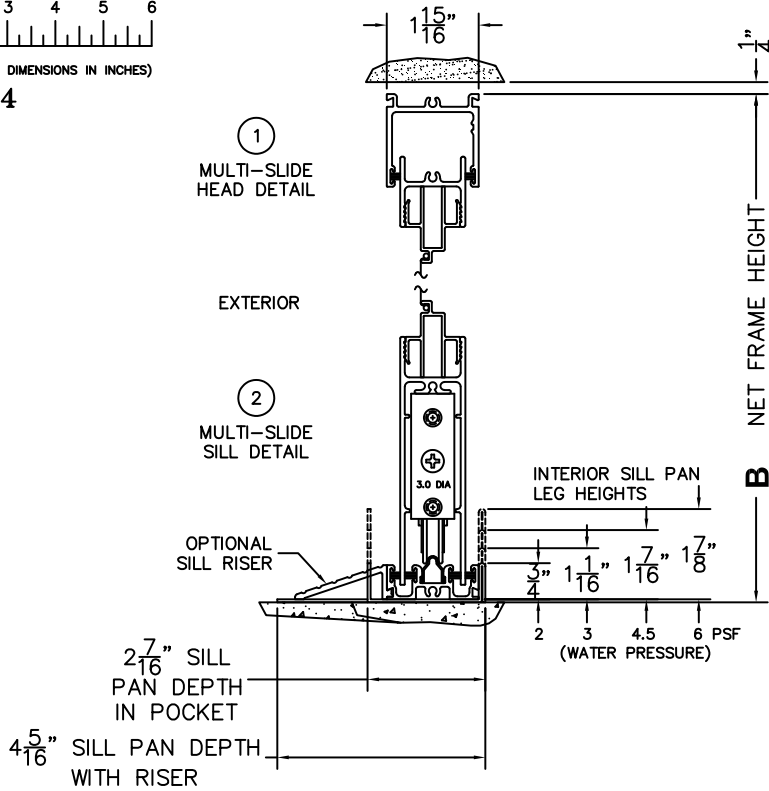

CALCULATED VALUES (FLEETWOOD SUPPLIED)

C (POCKET WIDTH)	
D (NET FRAME WIDTH)	

NOTES:

(USE RULER TO SCALE DIMENSIONS IN INCHES)

SCALE: 1/4

XP DOOR SHOWN

*NOTES:

- 1) WHEN CONSTRUCTING POCKET NOTE THAT DAYLIGHT WIDTH DOES NOT INCLUDE 1" SET BACK FOR POST INTERLOCKER.
- 2) TO ALLOW FUTURE REMOVAL OF PANEL THE INSTALLER MUST BUILD A FALSE WALL.