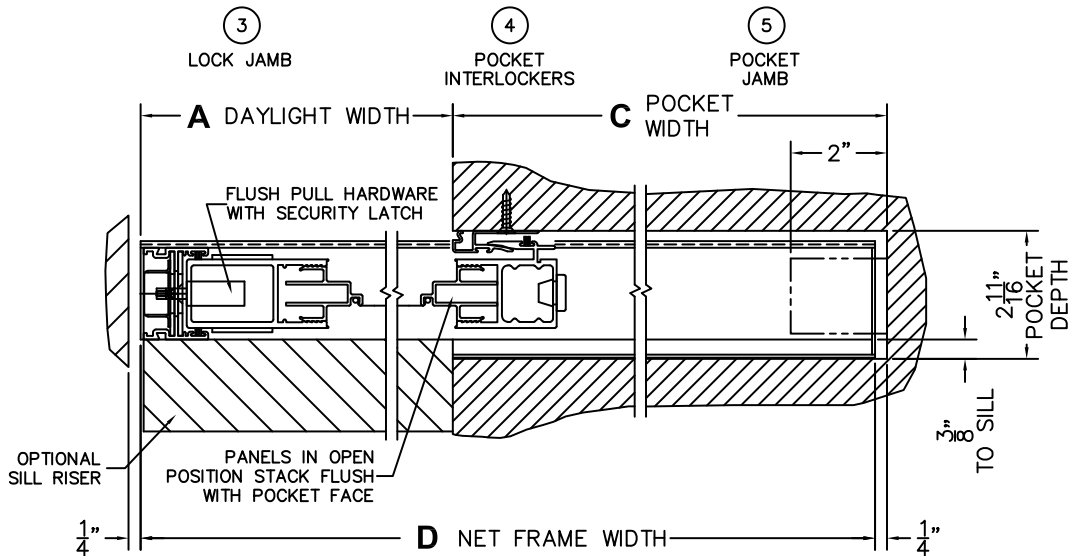

CALCULATED VALUES (FLEETWOOD SUPPLIED)

C(POCKET WIDTH)

D(NET FRAME WIDTH)

NOTES:

(USE RULER TO SCALE DIMENSIONS IN INCHES)

SCALE: 1/4

*CAUTION: WHEN CONSTRUCTING POCKET NOTE THAT DAYLIGHT WIDTH DOES NOT INCLUDE 1" SET BACK FOR POST INTERLOCKER.