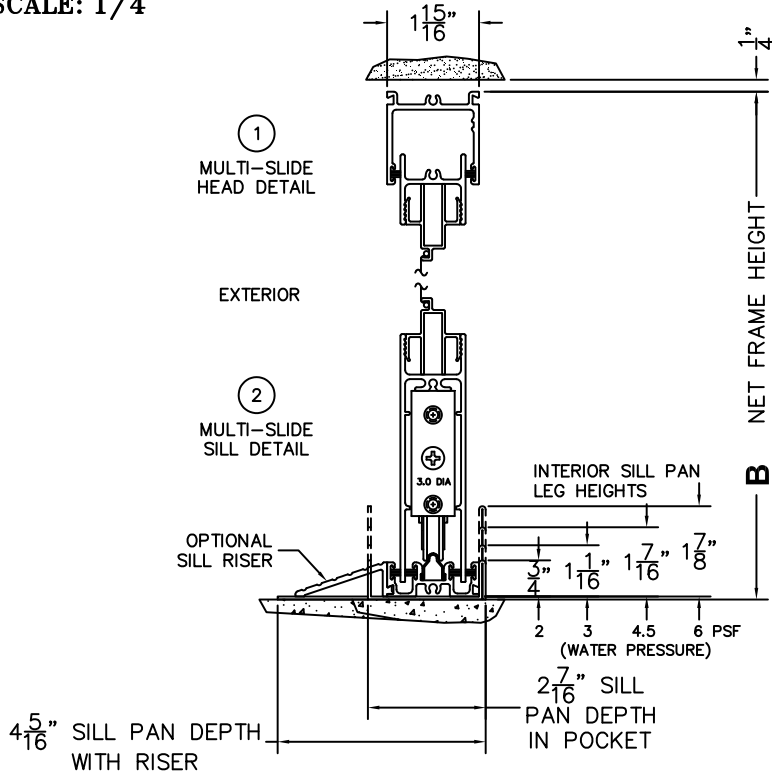

CALCULATED VALUES (FLEETWOOD SUPPLIED)

C(POCKET WIDTH)

D(NET FRAME WIDTH)

NOTES:

(USE RULER TO SCALE DIMENSIONS IN INCHES)

SCALE: 1/4

*CAUTION: WHEN CONSTRUCTING POCKET NOTE THAT DAYLIGHT WIDTH DOES NOT INCLUDE 1" SET BACK FOR POST INTERLOCKER.