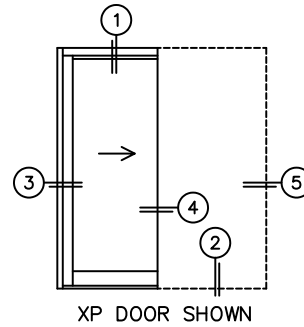

CALCULATED VALUES (FLEETWOOD SUPPLIED)

C(POCKET WIDTH)

D(NET FRAME WIDTH)

NOTES:

(USE RULER TO SCALE DIMENSIONS IN INCHES)

SCALE: 1/4

*CAUTION: WHEN CONSTRUCTING POCKET NOTE THAT DAYLIGHT WIDTH DOES NOT INCLUDE 1" SET BACK FOR POST INTERLOCKER.