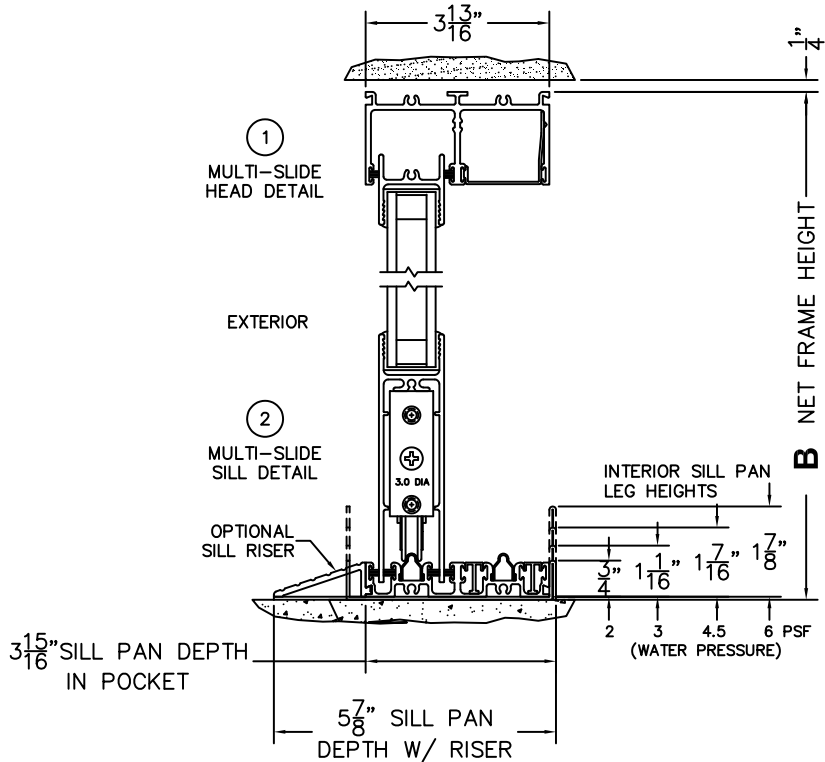

CALCULATED VALUES (FLEETWOOD SUPPLIED)

C(POCKET WIDTH)

D(NET FRAME WIDTH)

NOTES:

(USE RULER TO SCALE DIMENSIONS IN INCHES)

SCALE: 1/4

*CAUTION: WHEN CONSTRUCTING POCKET NOTE THAT DAYLIGHT WIDTH DOES NOT INCLUDE 1" SET BACK FOR POST INTERLOCKER.