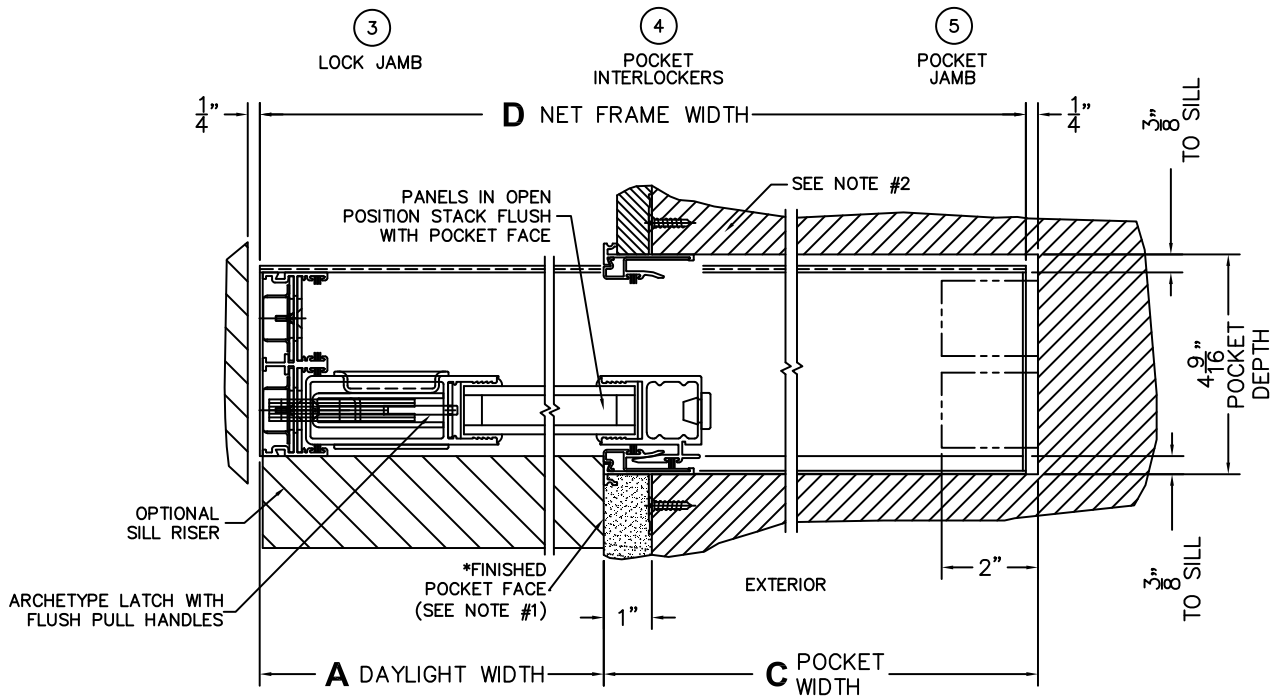

CALCULATED VALUES (FLEETWOOD SUPPLIED)

C(POCKET WIDTH)

D(NET FRAME WIDTH)

NOTES:

(USE RULER TO SCALE DIMENSIONS IN INCHES)

SCALE: 1/4

*CAUTION: WHEN CONSTRUCTING POCKET NOTE THAT DAYLIGHT WIDTH DOES NOT INCLUDE 1" SET BACK FOR POST INTERLOCKER.