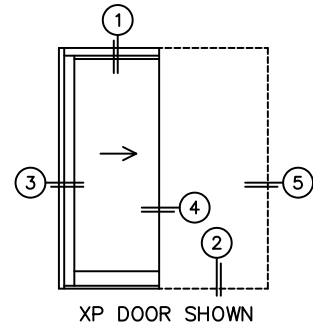

CALCULATED VALUES (FLEETWOOD SUPPLIED)

C(POCKET WIDTH)

D(NET FRAME WIDTH)

NOTES:

(USE RULER TO SCALE DIMENSIONS IN INCHES)

SCALE: 1/4

*CAUTION: WHEN CONSTRUCTING POCKET NOTE THAT DAYLIGHT WIDTH DOES NOT INCLUDE 1" SET BACK FOR POST INTERLOCKER.