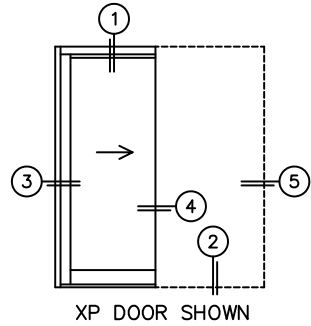

CALCULATED VALUES (FLEETWOOD SUPPLIED)

C(POCKET WIDTH)

D(NET FRAME WIDTH)

NOTES:

(USE RULER TO SCALE DIMENSIONS IN INCHES)

SCALE: 1/4

*NOTES:

- 1) WHEN CONSTRUCTING POCKET NOTE THAT DAYLIGHT WIDTH DOES NOT INCLUDE 1" SET BACK FOR POST INTERLOCKER.
- 2) TO ALLOW FUTURE REMOVAL OF PANEL THE INSTALLER MUST BUILD A FALSE WALL.