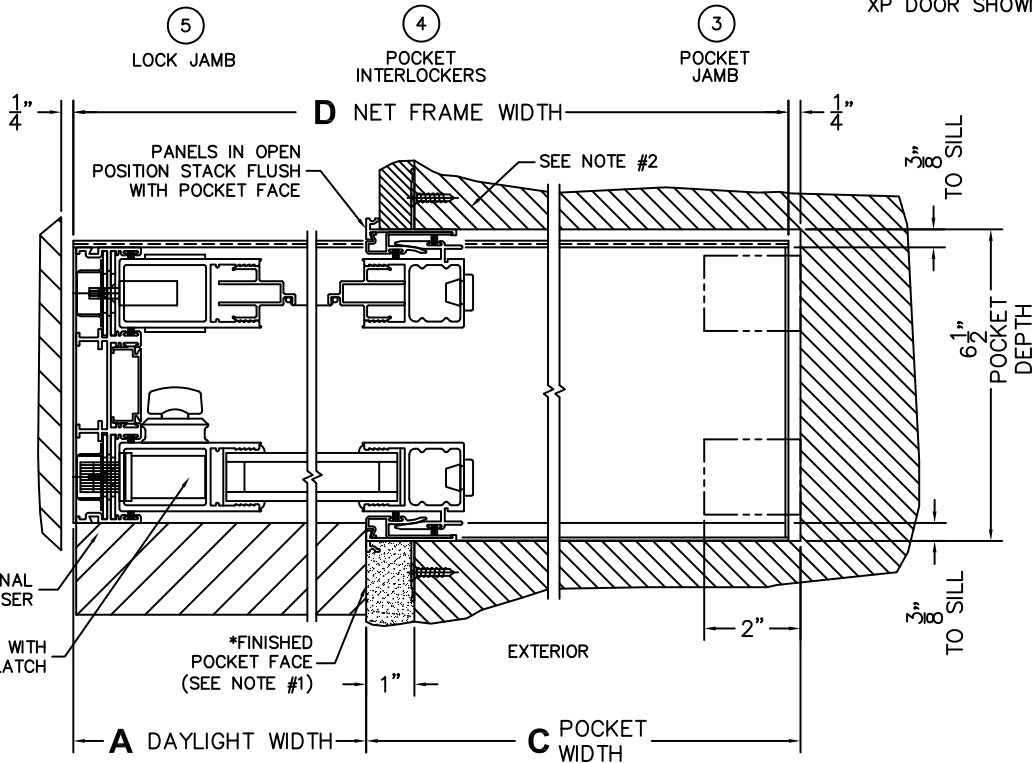

CALCULATED VALUES (FLEETWOOD SUPPLIED)

C(POCKET WIDTH)

D(NET FRAME WIDTH)

NOTES:

(USE RULER TO SCALE DIMENSIONS IN INCHES)

SCALE: 1/4

*NOTES:

- 1) WHEN CONSTRUCTING POCKET NOTE THAT DAYLIGHT WIDTH DOES NOT INCLUDE 1" SET BACK FOR POST INTERLOCKER.
- 2) TO ALLOW FUTURE REMOVAL OF PANEL THE INSTALLER MUST BUILD A FALSE WALL.