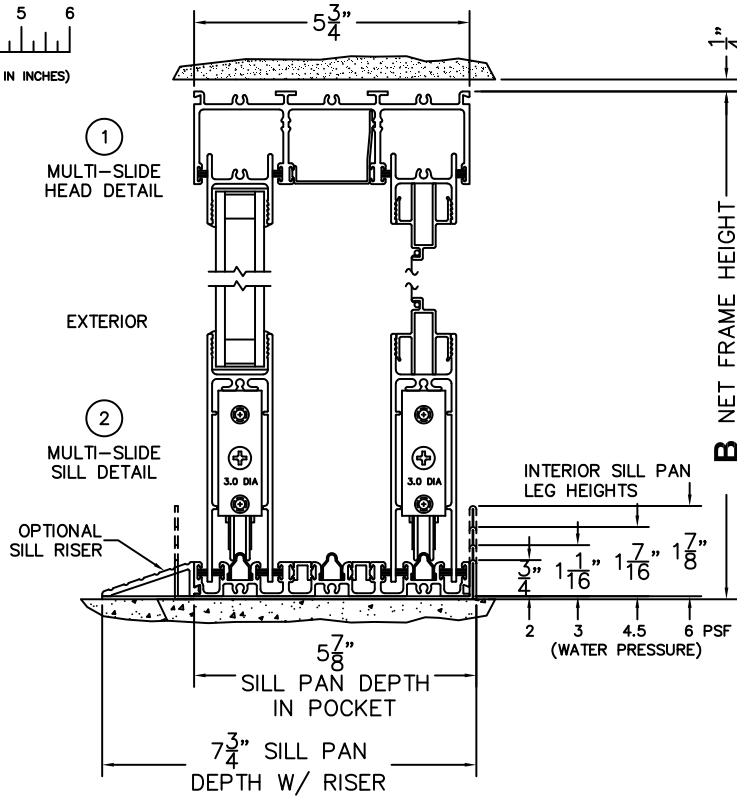

CALCULATED VALUES (FLEETWOOD SUPPLIED)

C(POCKET WIDTH)

D(NET FRAME WIDTH)

NOTES:

(USE RULER TO SCALE DIMENSIONS IN INCHES)

SCALE: 1/4

*NOTES:

- 1) WHEN CONSTRUCTING POCKET NOTE THAT DAYLIGHT WIDTH DOES NOT INCLUDE 1" SET BACK FOR POST INTERLOCKER.
- 2) TO ALLOW FUTURE REMOVAL OF PANEL THE INSTALLER MUST BUILD A FALSE WALL.