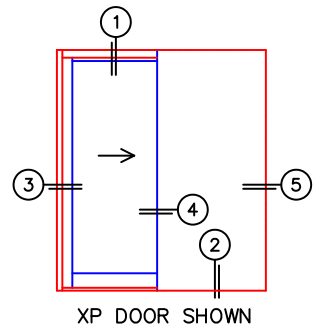

FLEETWOOD
WINDOWS & DOORS
FleetwoodUSA.com

NORWOOD 3070EX M/S
XP STANDARD CONFIGURATION
WITH SCREENS

ORDER NO.:

ITEM NO.:

REQUIRED DEALER INFO.

A(DAYLIGHT WIDTH)

B(NET FRAME HEIGHT)

SILL PAN HEIGHT (INTERIOR LEG)
(3/4", 1-1/16", 1-7/16" OR 1-7/8")

CALCULATED VALUES (FLEETWOOD SUPPLIED)

C(POCKET WIDTH)

D(NET FRAME WIDTH)

NOTES:

(USE RULER TO SCALE DIMENSIONS IN INCHES)

SCALE: 1/4

*CAUTION: WHEN CONSTRUCTING POCKET NOTE THAT DAYLIGHT WIDTH DOES NOT INCLUDE 1" SET BACK FOR POST INTERLOCKER.