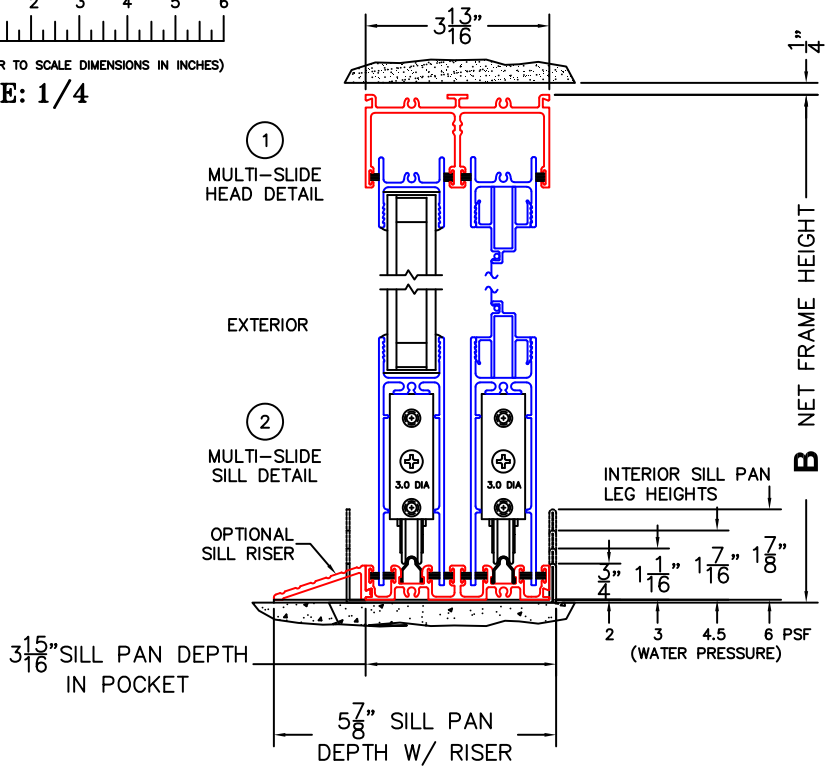

CALCULATED VALUES (FLEETWOOD SUPPLIED)

C(POCKET WIDTH)

D(NET FRAME WIDTH)

NOTES:

(USE RULER TO SCALE DIMENSIONS IN INCHES)

SCALE: 1/4

*CAUTION: WHEN CONSTRUCTING POCKET NOTE THAT DAYLIGHT WIDTH DOES NOT INCLUDE 1" SET BACK FOR POST INTERLOCKER.