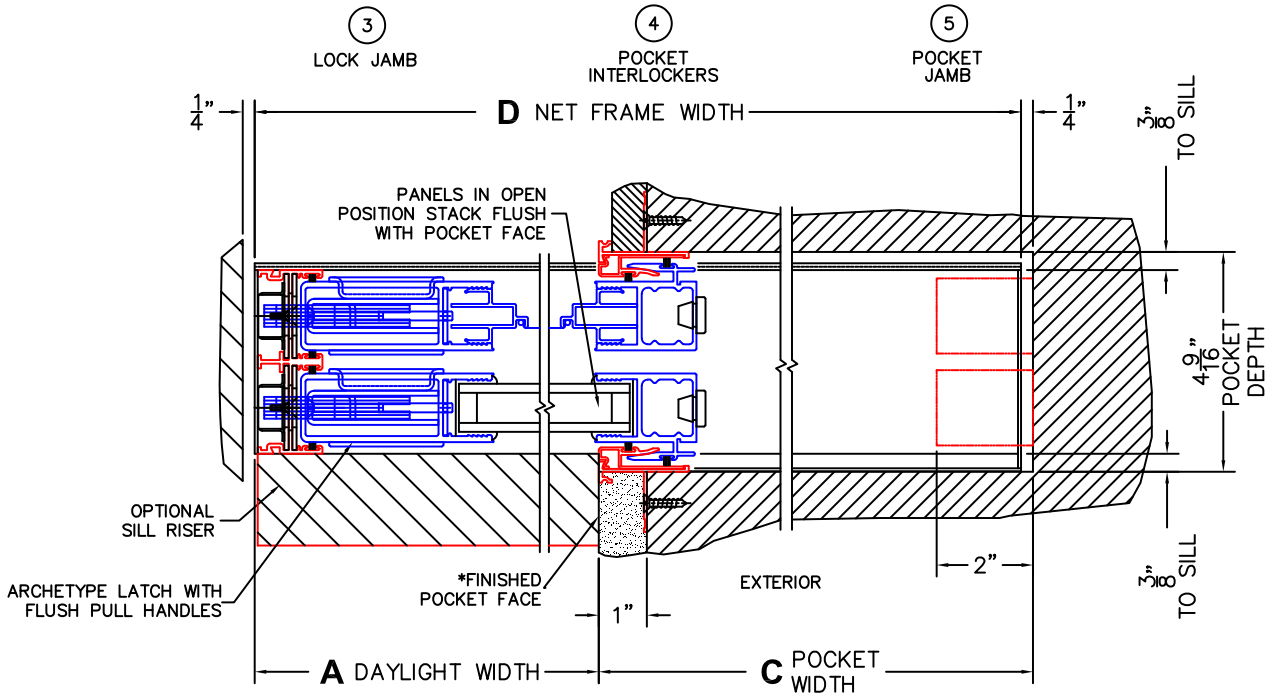

FLEETWOOD
WINDOWS & DOORS
FleetwoodUSA.com

NORWOOD 3070EX M/S
XP STANDARD CONFIGURATION
WITH SCREENS

ORDER NO.:

ITEM NO.:

REQUIRED DEALER INFO.

A(DAYLIGHT WIDTH)

B(NET FRAME HEIGHT)

SILL PAN HEIGHT (INTERIOR LEG)
(3/4", 1-1/16", 1-7/16" OR 1-7/8")

CALCULATED VALUES (FLEETWOOD SUPPLIED)

C(POCKET WIDTH)

D(NET FRAME WIDTH)

NOTES:

(USE RULER TO SCALE DIMENSIONS IN INCHES)

SCALE: 1/4

*CAUTION: WHEN CONSTRUCTING POCKET NOTE THAT DAYLIGHT WIDTH DOES NOT INCLUDE 1" SET BACK FOR POST INTERLOCKER.