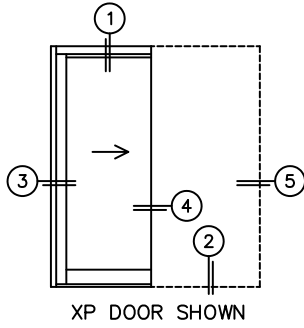

FLEETWOOD
WINDOWS & DOORS
FleetwoodUSA.com

NORWOOD 3070EX M/S
XP CUSTOM CONFIGURATION
WITH SCREENS

ORDER NO.:

ITEM NO.:

REQUIRED DEALER INFO.

A(DAYLIGHT WIDTH)

B(NET FRAME HEIGHT)

SILL PAN HEIGHT (INTERIOR LEG)
(3/4", 1-1/16", 1-7/16" OR 1-7/8")

CALCULATED VALUES (FLEETWOOD SUPPLIED)

C(POCKET WIDTH)

D(NET FRAME WIDTH)

NOTES:

(USE RULER TO SCALE DIMENSIONS IN INCHES)

SCALE: 1/4