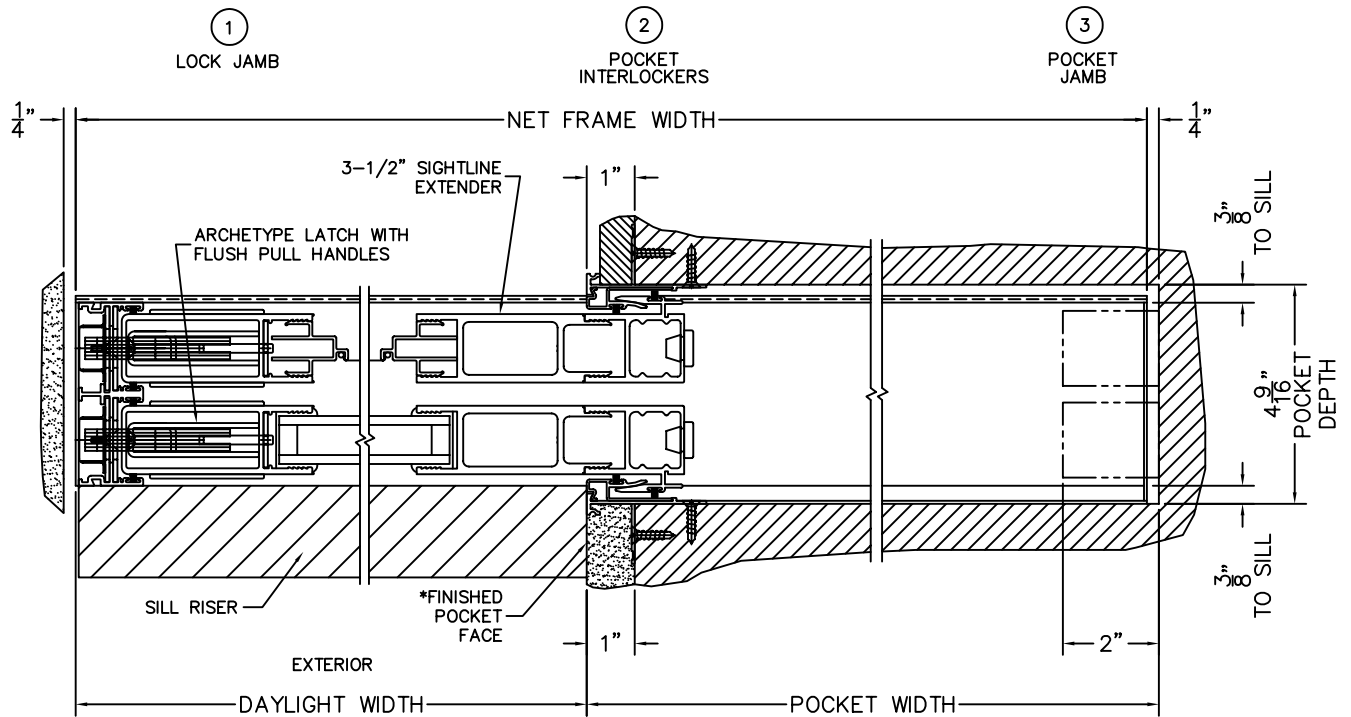

FLEETWOOD
WINDOWS & DOORS
FleetwoodUSA.com

NORWOOD 3070EX M/S
XP CUSTOM CONFIGURATION
WITH SCREENS

ORDER NO.:

ITEM NO.:

SCALE: 1/4

*CAUTION: WHEN CONSTRUCTING POCKET NOTE THAT DAYLIGHT WIDTH DOES NOT INCLUDE 1" SET BACK FOR POST INTERLOCKER.