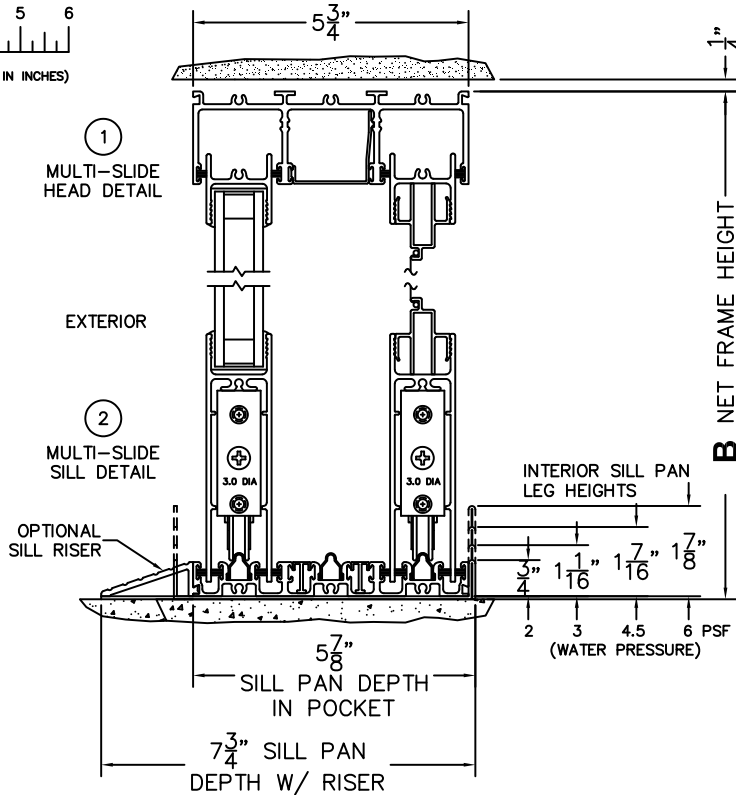

CALCULATED VALUES (FLEETWOOD SUPPLIED)

C(POCKET WIDTH)

D(NET FRAME WIDTH)

NOTES:

(USE RULER TO SCALE DIMENSIONS IN INCHES)

SCALE: 1/4

*NOTES:

- 1) WHEN CONSTRUCTING POCKET NOTE THAT DAYLIGHT WIDTH DOES NOT INCLUDE 1" SET BACK FOR POST INTERLOCKER.
- 2) TO ALLOW FUTURE REMOVAL OF PANEL THE INSTALLER MUST BUILD A FALSE WALL.