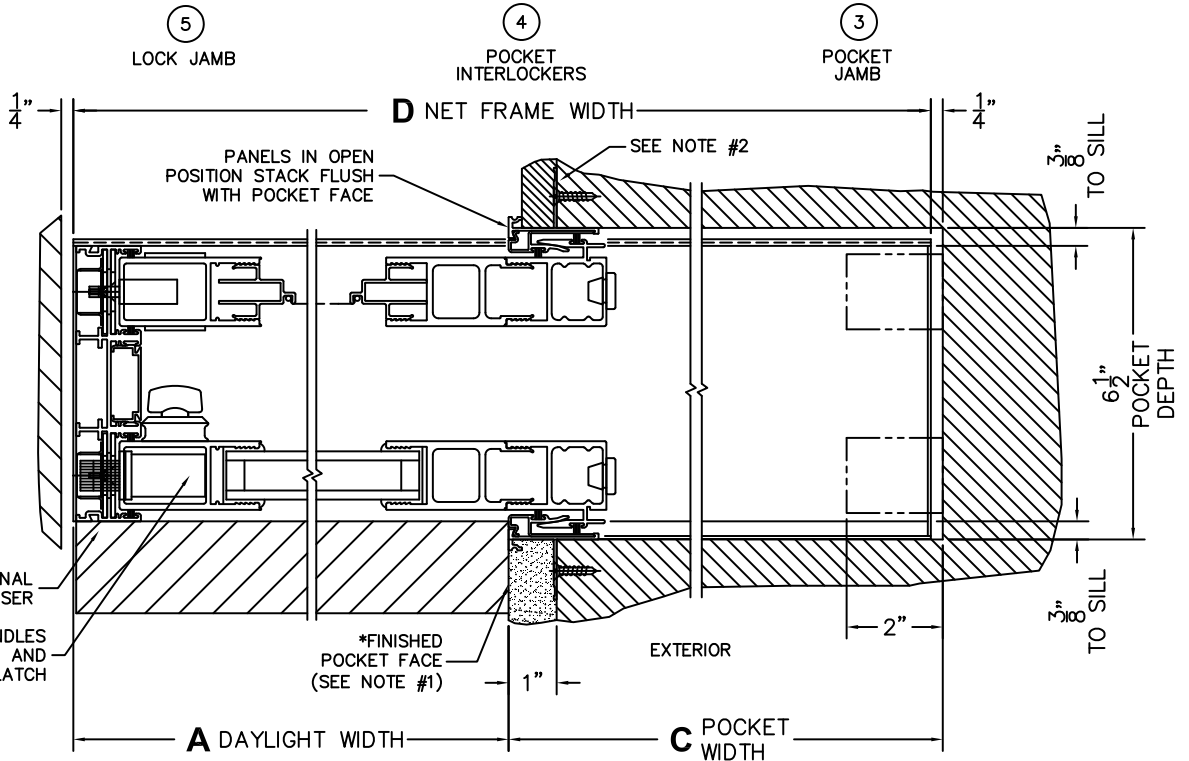

CALCULATED VALUES (FLEETWOOD SUPPLIED)

C(POCKET WIDTH)

D(NET FRAME WIDTH)

NOTES:

(USE RULER TO SCALE DIMENSIONS IN INCHES)

SCALE: 1/4

*NOTES:

- 1) WHEN CONSTRUCTING POCKET NOTE THAT DAYLIGHT WIDTH DOES NOT INCLUDE 1" SET BACK FOR POST INTERLOCKER.
- 2) TO ALLOW FUTURE REMOVAL OF PANEL THE INSTALLER MUST BUILD A FALSE WALL.