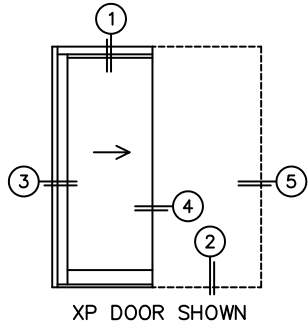

CALCULATED VALUES (FLEETWOOD SUPPLIED)

C(POCKET WIDTH)

D(NET FRAME WIDTH)

NOTES:

(USE RULER TO SCALE DIMENSIONS IN INCHES)

SCALE: 1/4

*NOTES:

- 1) WHEN CONSTRUCTING POCKET NOTE THAT DAYLIGHT WIDTH DOES NOT INCLUDE 1" SET BACK FOR POST INTERLOCKER.
- 2) TO ALLOW FUTURE REMOVAL OF PANEL THE INSTALLER MUST BUILD A FALSE WALL.