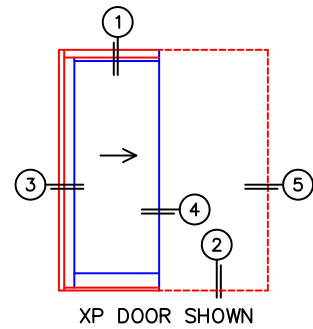

FLEETWOOD
WINDOWS & DOORS
FleetwoodUSA.com

NORWOOD 3070EX M/S
XP STANDARD CONFIGURATION
WITH SCREENS

ORDER NO.:

ITEM NO.:

REQUIRED DEALER INFO.

A(DAYLIGHT WIDTH)

B(NET FRAME HEIGHT)

SILL PAN HEIGHT (INTERIOR LEG)
(3/4", 1-1/16", 1-7/16" OR 1-7/8")

CALCULATED VALUES (FLEETWOOD SUPPLIED)

C(POCKET WIDTH)

D(NET FRAME WIDTH)

NOTES:

(USE RULER TO SCALE DIMENSIONS IN INCHES)

SCALE: 1/4

*NOTES:

- 1) WHEN CONSTRUCTING POCKET NOTE THAT DAYLIGHT WIDTH DOES NOT INCLUDE 1" SET BACK FOR POST INTERLOCKER.
- 2) TO ALLOW FUTURE REMOVAL OF PANEL THE INSTALLER MUST BUILD A FALSE WALL.