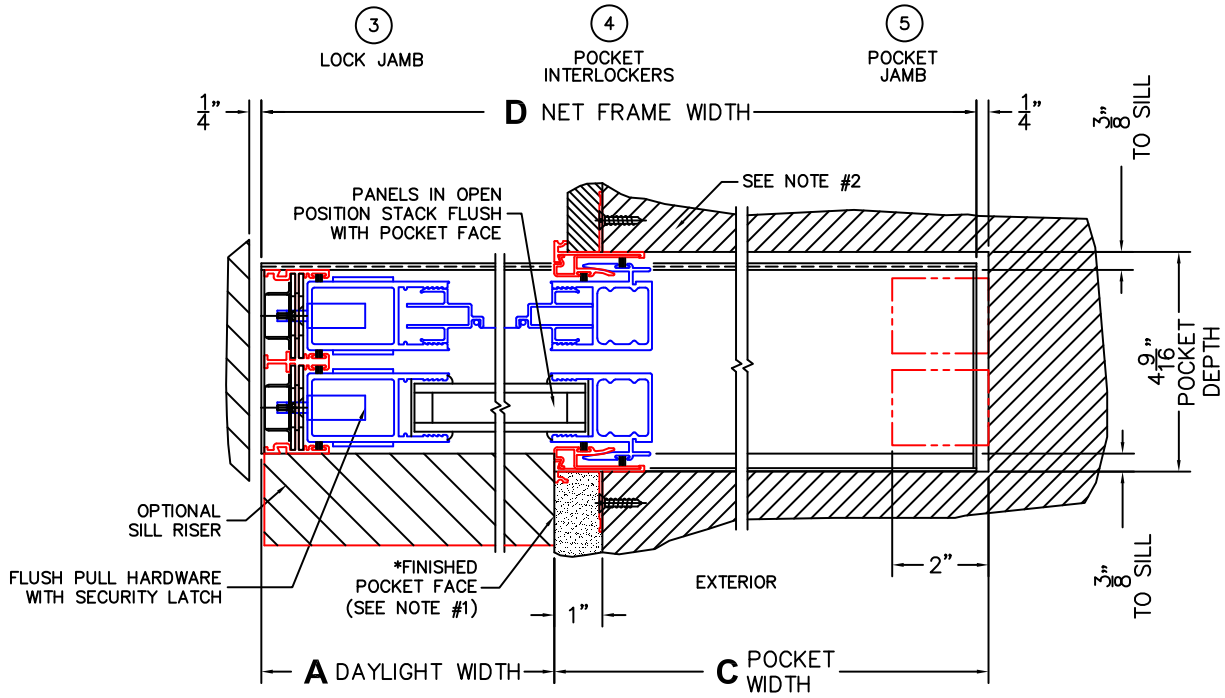

FLEETWOOD
WINDOWS & DOORS
FleetwoodUSA.com

NORWOOD 3070EX M/S
XP STANDARD CONFIGURATION
WITH SCREENS

ORDER NO.:

ITEM NO.:

REQUIRED DEALER INFO.

A(DAYLIGHT WIDTH)

B(NET FRAME HEIGHT)

SILL PAN HEIGHT (INTERIOR LEG)
(3/4", 1-1/16", 1-7/16" OR 1-7/8")

CALCULATED VALUES (FLEETWOOD SUPPLIED)

C(POCKET WIDTH)

D(NET FRAME WIDTH)

NOTES:

(USE RULER TO SCALE DIMENSIONS IN INCHES)

SCALE: 1/4

*NOTES:

- 1) WHEN CONSTRUCTING POCKET NOTE THAT DAYLIGHT WIDTH DOES NOT INCLUDE 1" SET BACK FOR POST INTERLOCKER.
- 2) TO ALLOW FUTURE REMOVAL OF PANEL THE INSTALLER MUST BUILD A FALSE WALL.