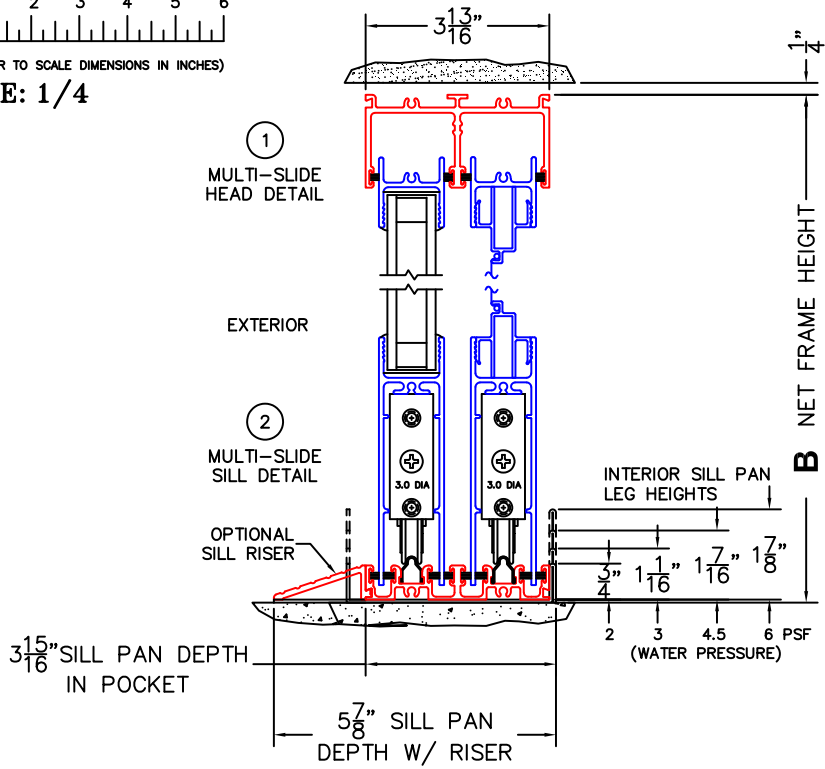

CALCULATED VALUES (FLEETWOOD SUPPLIED)

C(POCKET WIDTH)

D(NET FRAME WIDTH)

NOTES:

(USE RULER TO SCALE DIMENSIONS IN INCHES)

SCALE: 1/4

*NOTES:

- 1) WHEN CONSTRUCTING POCKET NOTE THAT DAYLIGHT WIDTH DOES NOT INCLUDE 1" SET BACK FOR POST INTERLOCKER.
- 2) TO ALLOW FUTURE REMOVAL OF PANEL THE INSTALLER MUST BUILD A FALSE WALL.