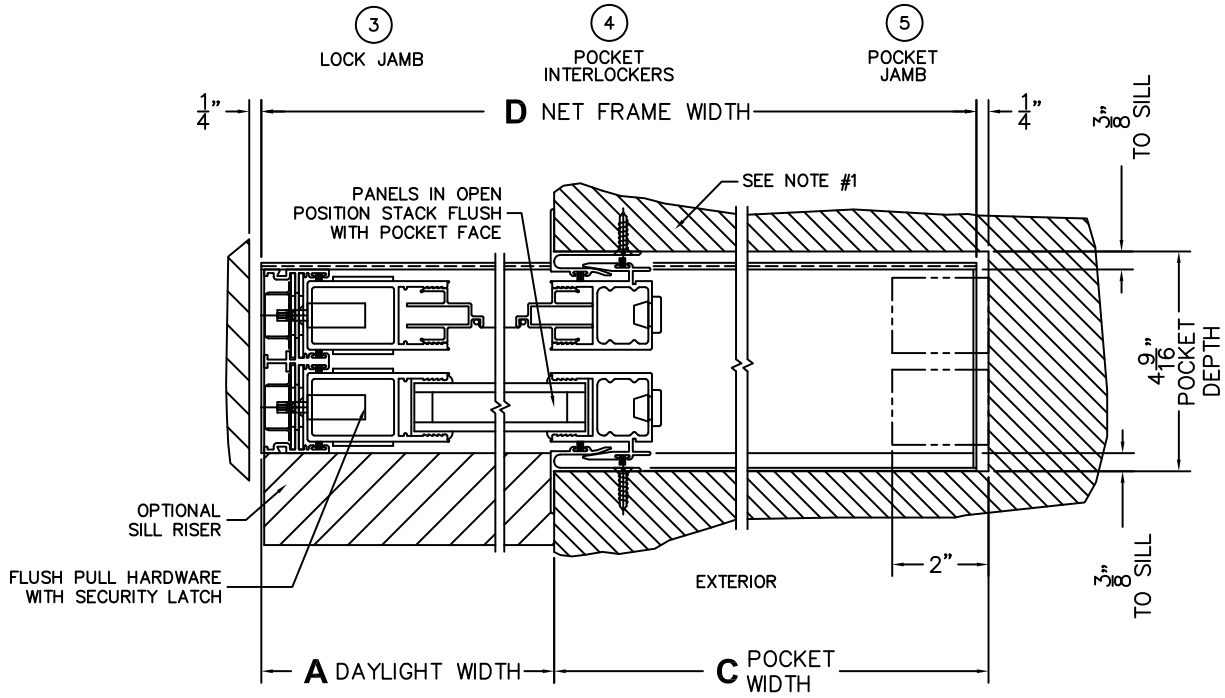

CALCULATED VALUES (FLEETWOOD SUPPLIED)

C(POCKET WIDTH)

D(NET FRAME WIDTH)

NOTES:

(USE RULER TO SCALE DIMENSIONS IN INCHES)

SCALE: 1/4

*NOTES:

1) TO ALLOW FUTURE REMOVAL OF PANEL THE INSTALLER MUST BUILD A FALSE WALL.