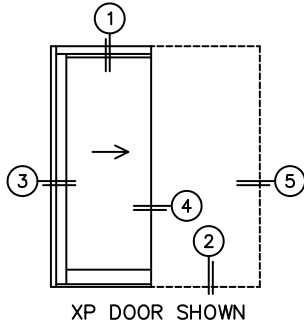

FLEETWOOD
WINDOWS & DOORS
FleetwoodUSA.com

NORWOOD 3070EX M/S
XP CUSTOM CONFIGURATION
WITH SCREENS

ORDER NO.:

ITEM NO.:

REQUIRED DEALER INFO.

A(DAYLIGHT WIDTH)

B(NET FRAME HEIGHT)

SILL PAN HEIGHT (INTERIOR LEG)
(3/4", 1-1/16", 1-7/16" OR 1-7/8")

CALCULATED VALUES (FLEETWOOD SUPPLIED)

C(POCKET WIDTH)

D(NET FRAME WIDTH)

NOTES:

(USE RULER TO SCALE DIMENSIONS IN INCHES)

SCALE: 1/4

*NOTES:

1) TO ALLOW FUTURE REMOVAL OF PANEL THE INSTALLER MUST BUILD A FALSE WALL.