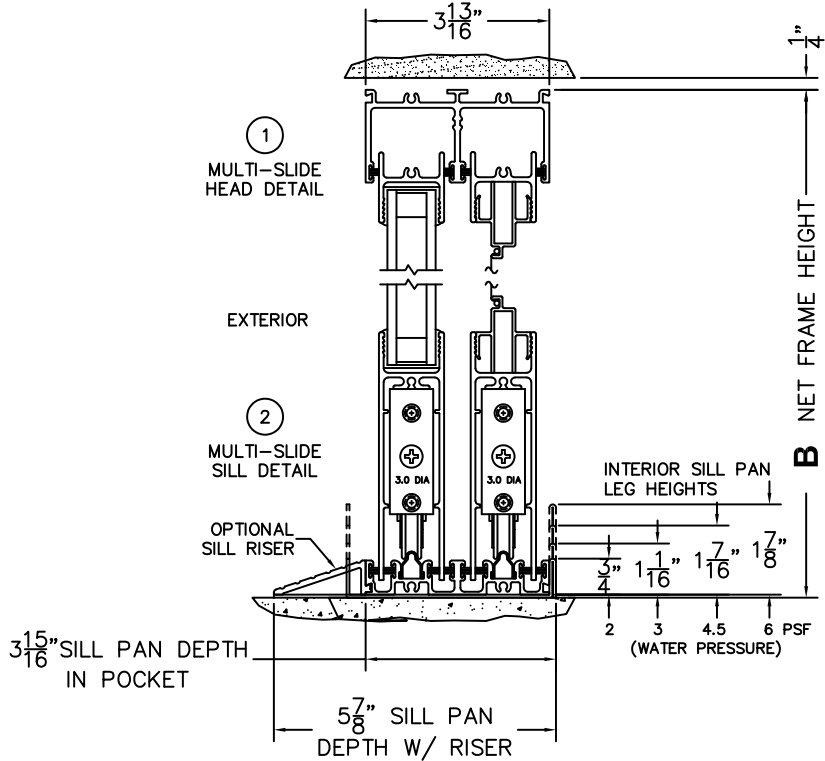

CALCULATED VALUES (FLEETWOOD SUPPLIED)

C(POCKET WIDTH)

D(NET FRAME WIDTH)

NOTES:

(USE RULER TO SCALE DIMENSIONS IN INCHES)

SCALE: 1/4

*NOTES:

1) TO ALLOW FUTURE REMOVAL OF PANEL THE INSTALLER MUST BUILD A FALSE WALL.