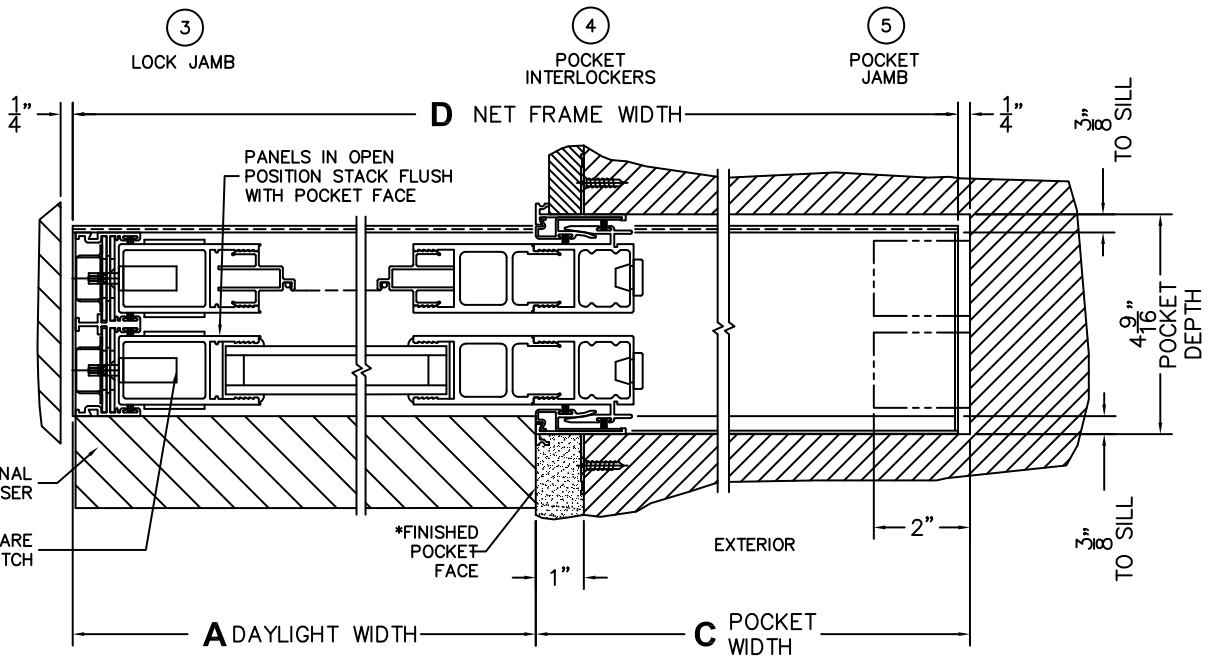

FLEETWOOD
WINDOWS & DOORS
FleetwoodUSA.com

NORWOOD 3070EX M/S
XP CUSTOM CONFIGURATION
WITH SCREENS

ORDER NO.:

ITEM NO.:

REQUIRED DEALER INFO.

A(DAYLIGHT WIDTH)

B(NET FRAME HEIGHT)

SILL PAN HEIGHT (INTERIOR LEG)
(3/4", 1-1/16", 1-7/16" OR 1-7/8")

CALCULATED VALUES (FLEETWOOD SUPPLIED)

C(POCKET WIDTH)

D(NET FRAME WIDTH)

NOTES:

(USE RULER TO SCALE DIMENSIONS IN INCHES)

SCALE: 1/4"

*CAUTION: WHEN CONSTRUCTING POCKET NOTE THAT DAYLIGHT WIDTH DOES NOT INCLUDE 1" SET BACK FOR POST INTERLOCKER.