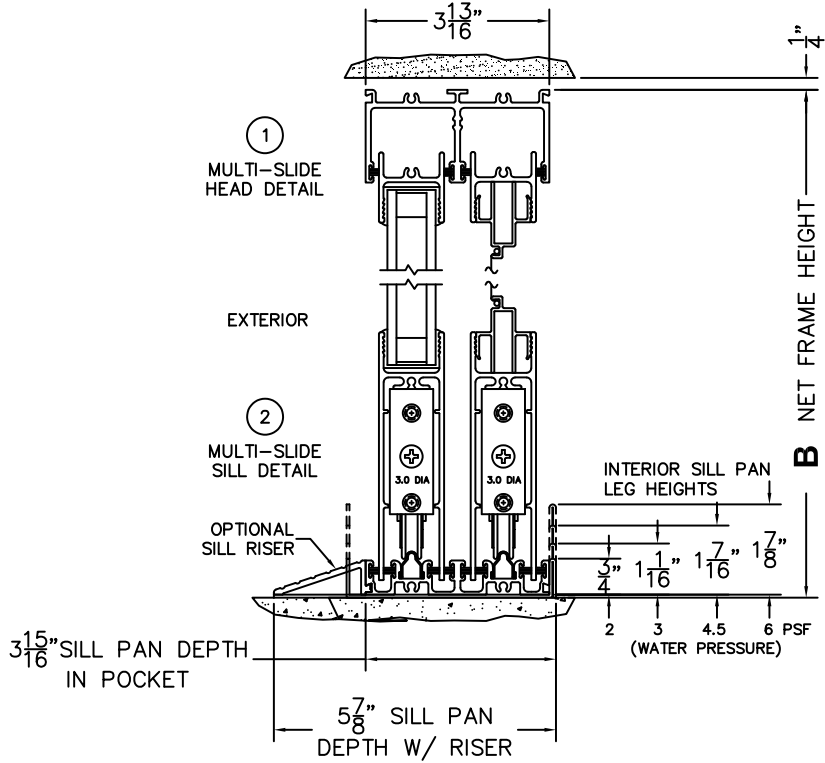

CALCULATED VALUES (FLEETWOOD SUPPLIED)

C(POCKET WIDTH)

D(NET FRAME WIDTH)

NOTES:

(USE RULER TO SCALE DIMENSIONS IN INCHES)

SCALE: 1/4"

*CAUTION: WHEN CONSTRUCTING POCKET NOTE THAT DAYLIGHT WIDTH DOES NOT INCLUDE 1" SET BACK FOR POST INTERLOCKER.