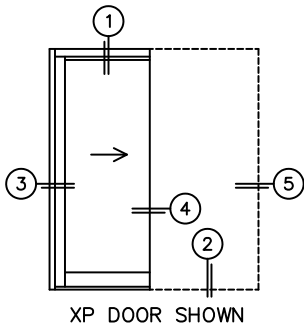

FLEETWOOD
WINDOWS & DOORS
FleetwoodUSA.com

NORWOOD 3070EX M/S
XP CUSTOM CONFIGURATION
WITH SCREENS

ORDER NO.:

ITEM NO.:

REQUIRED DEALER INFO.

A(DAYLIGHT WIDTH)

B(NET FRAME HEIGHT)

SILL PAN HEIGHT (INTERIOR LEG)
(3/4", 1-1/16", 1-7/16" OR 1-7/8")

CALCULATED VALUES (FLEETWOOD SUPPLIED)

C(POCKET WIDTH)

D(NET FRAME WIDTH)

NOTES:

(USE RULER TO SCALE DIMENSIONS IN INCHES)

SCALE: 1/4"

*CAUTION: WHEN CONSTRUCTING POCKET NOTE THAT DAYLIGHT WIDTH DOES NOT INCLUDE 1" SET BACK FOR POST INTERLOCKER.