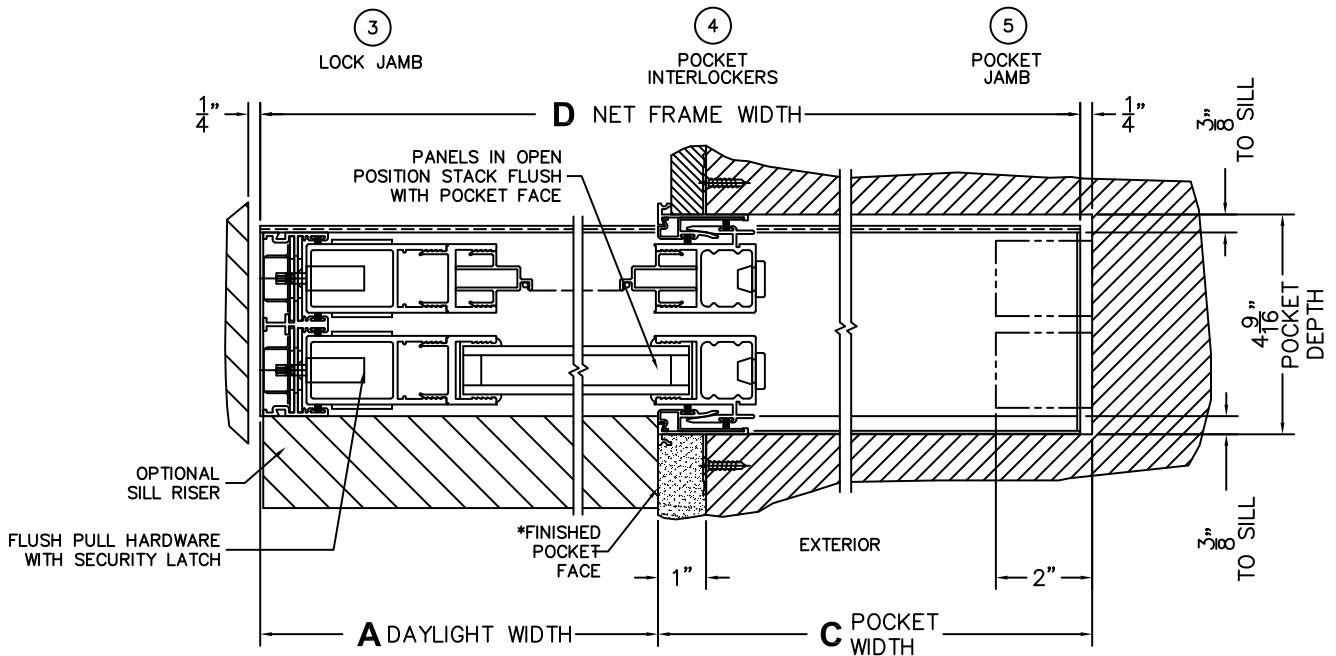

CALCULATED VALUES (FLEETWOOD SUPPLIED)

C(POCKET WIDTH)

D(NET FRAME WIDTH)

NOTES:

(USE RULER TO SCALE DIMENSIONS IN INCHES)

SCALE: 1/4

*CAUTION: WHEN CONSTRUCTING POCKET NOTE THAT DAYLIGHT WIDTH DOES NOT INCLUDE 1" SET BACK FOR POST INTERLOCKER.