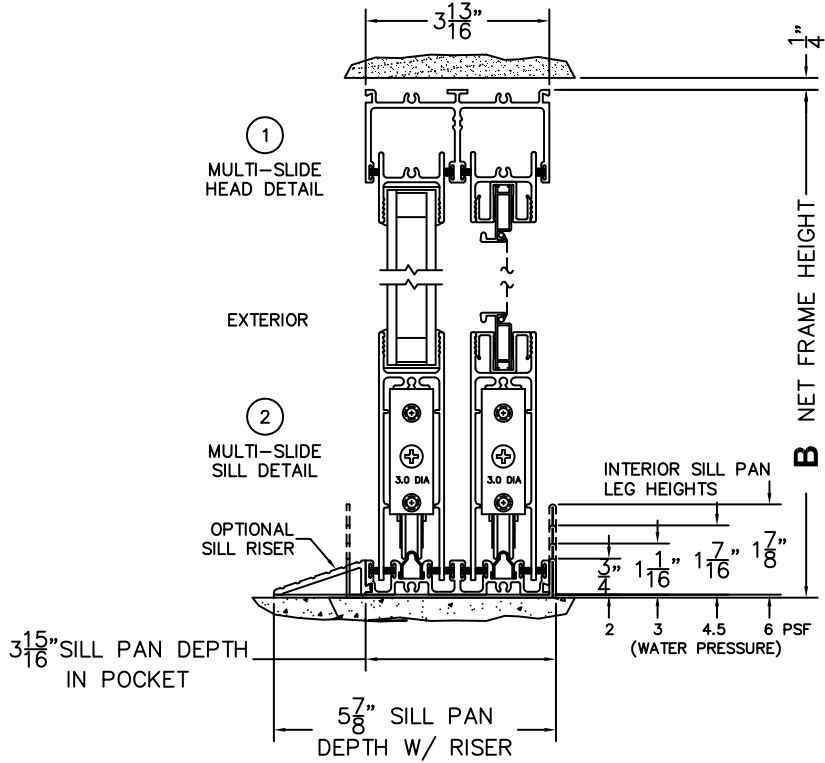

CALCULATED VALUES (FLEETWOOD SUPPLIED)

C(POCKET WIDTH)

D(NET FRAME WIDTH)

NOTES:

(USE RULER TO SCALE DIMENSIONS IN INCHES)

SCALE: 1/4

*CAUTION: WHEN CONSTRUCTING POCKET NOTE THAT DAYLIGHT WIDTH DOES NOT INCLUDE 1" SET BACK FOR POST INTERLOCKER.