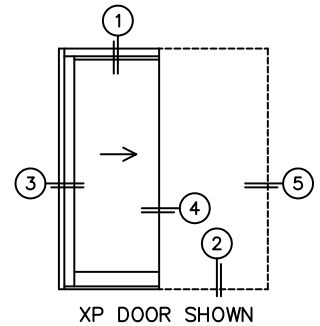

CALCULATED VALUES (FLEETWOOD SUPPLIED)

C(POCKET WIDTH)

D(NET FRAME WIDTH)

NOTES:

(USE RULER TO SCALE DIMENSIONS IN INCHES)

SCALE: 1/4

*CAUTION: WHEN CONSTRUCTING POCKET NOTE THAT DAYLIGHT WIDTH DOES NOT INCLUDE 1" SET BACK FOR POST INTERLOCKER.