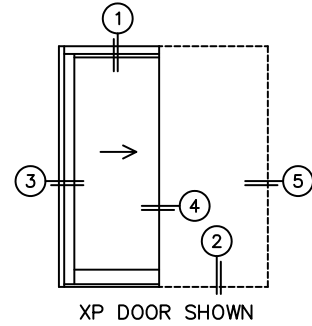

CALCULATED VALUES (FLEETWOOD SUPPLIED)

C(POCKET WIDTH)

D(NET FRAME WIDTH)

NOTES:

(USE RULER TO SCALE DIMENSIONS IN INCHES)

SCALE: 1/4

- *NOTES:
1) WHEN CONSTRUCTING POCKET NOTE THAT DAYLIGHT WIDTH DOES NOT INCLUDE 1" SET BACK FOR POST INTERLOCKER.
2) TO ALLOW FUTURE REMOVAL OF PANEL THE INSTALLER MUST BUILD A FALSE WALL.