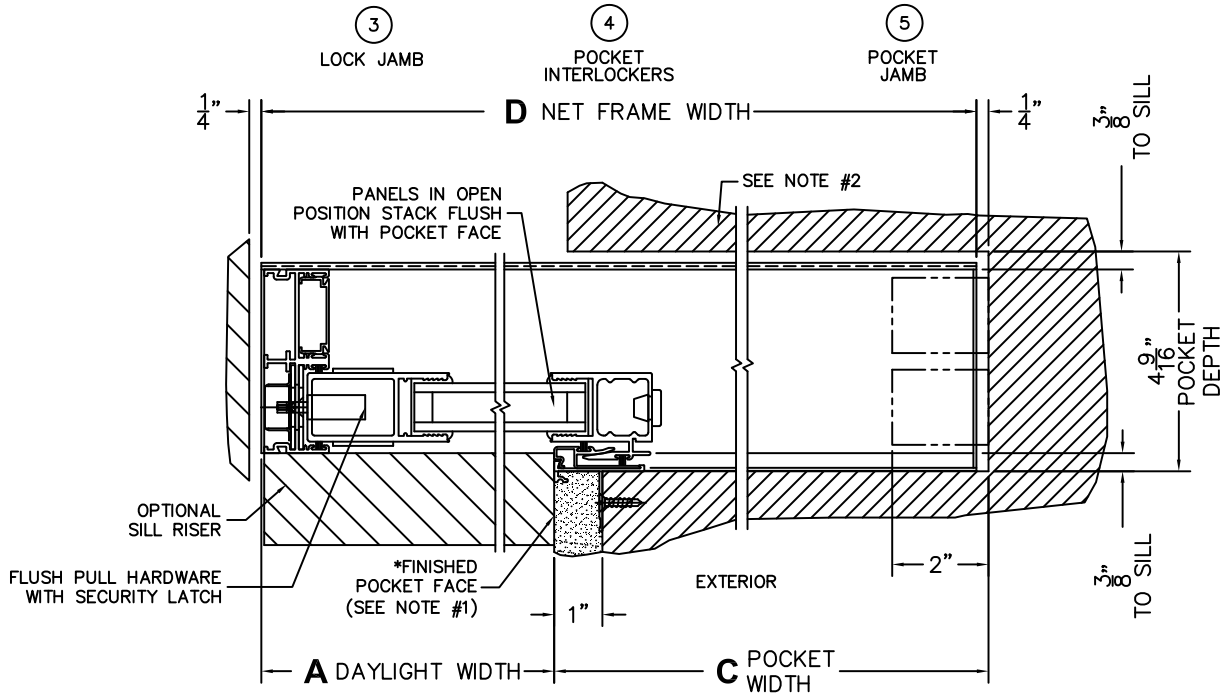

CALCULATED VALUES (FLEETWOOD SUPPLIED)

C(POCKET WIDTH)

D(NET FRAME WIDTH)

NOTES:

(USE RULER TO SCALE DIMENSIONS IN INCHES)

SCALE: 1/4

- *NOTES:
1) WHEN CONSTRUCTING POCKET NOTE THAT DAYLIGHT WIDTH DOES NOT INCLUDE 1" SET BACK FOR POST INTERLOCKER.
2) TO ALLOW FUTURE REMOVAL OF PANEL THE INSTALLER MUST BUILD A FALSE WALL.