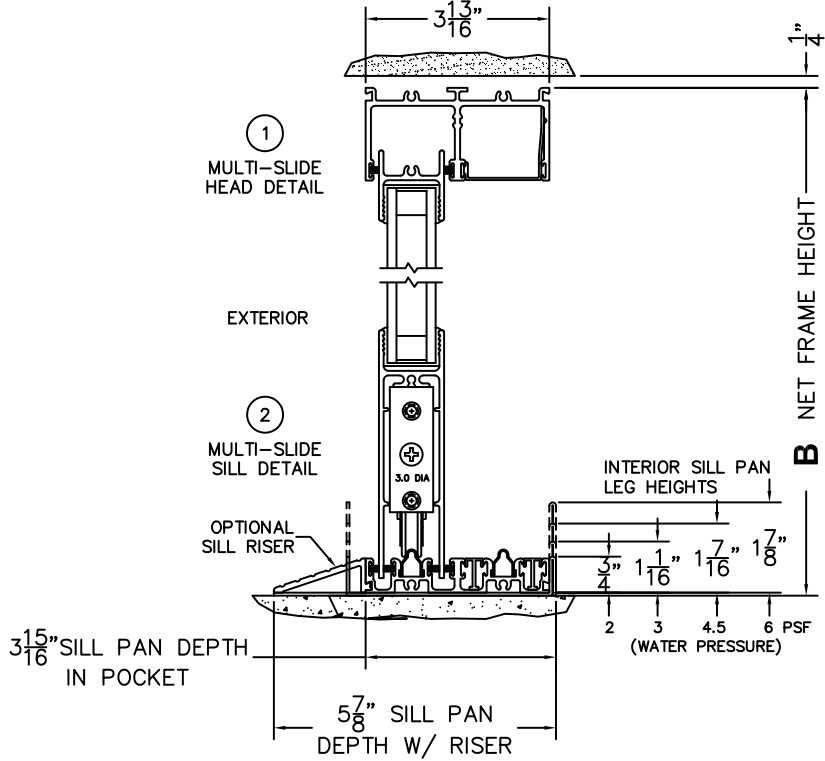

CALCULATED VALUES (FLEETWOOD SUPPLIED)

C(POCKET WIDTH)

D(NET FRAME WIDTH)

NOTES:

(USE RULER TO SCALE DIMENSIONS IN INCHES)

SCALE: 1/4

- *NOTES:
1) WHEN CONSTRUCTING POCKET NOTE THAT DAYLIGHT WIDTH DOES NOT INCLUDE 1" SET BACK FOR POST INTERLOCKER.
2) TO ALLOW FUTURE REMOVAL OF PANEL THE INSTALLER MUST BUILD A FALSE WALL.