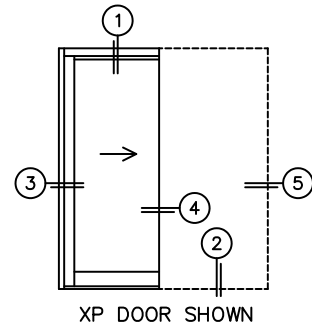

CALCULATED VALUES (FLEETWOOD SUPPLIED)

C(POCKET WIDTH)

D(NET FRAME WIDTH)

NOTES:

(USE RULER TO SCALE DIMENSIONS IN INCHES)

SCALE: 1/4

*CAUTION: WHEN CONSTRUCTING POCKET NOTE THAT DAYLIGHT WIDTH DOES NOT INCLUDE 1" SET BACK FOR POST INTERLOCKER.