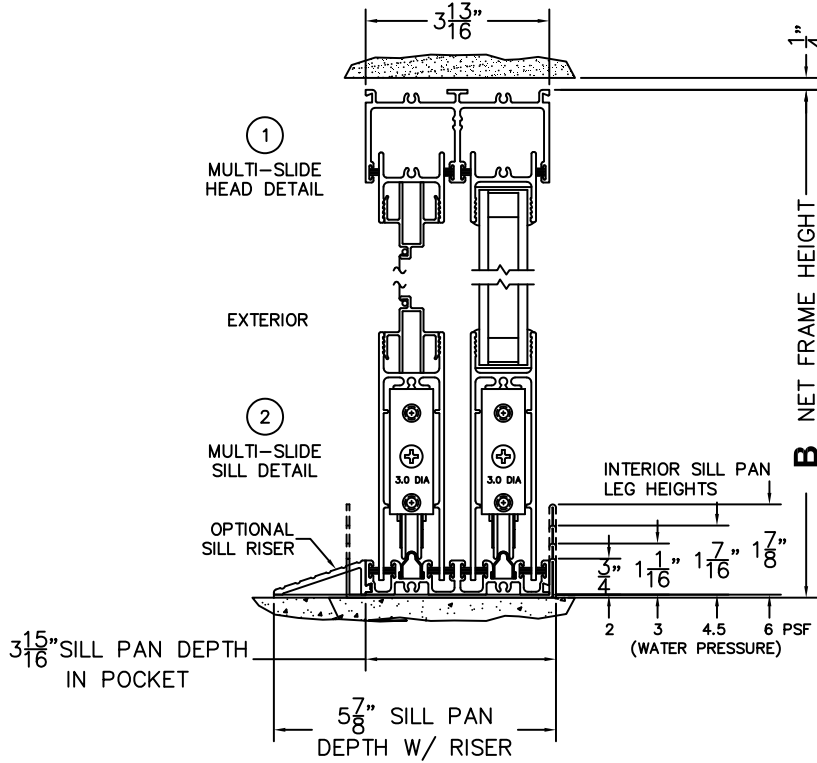

CALCULATED VALUES (FLEETWOOD SUPPLIED)

C(POCKET WIDTH)

D(NET FRAME WIDTH)

NOTES:

(USE RULER TO SCALE DIMENSIONS IN INCHES)

SCALE: 1/4

*CAUTION: WHEN CONSTRUCTING POCKET NOTE THAT DAYLIGHT WIDTH DOES NOT INCLUDE 1" SET BACK FOR POST INTERLOCKER.