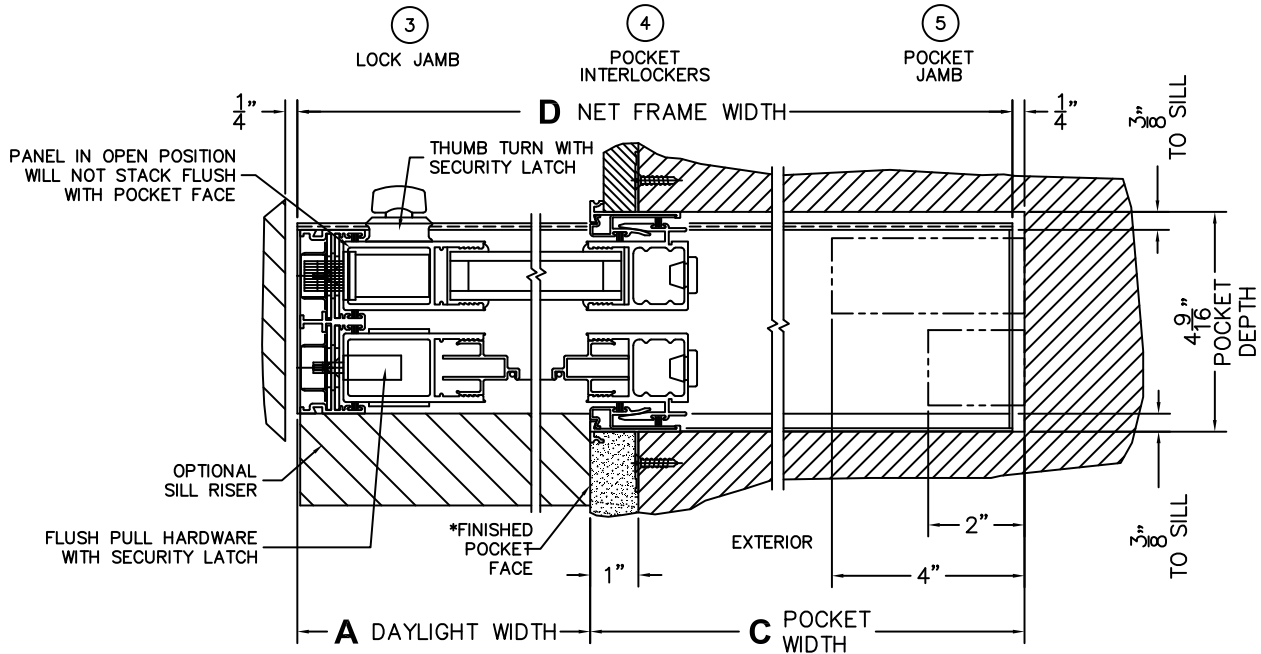

CALCULATED VALUES (FLEETWOOD SUPPLIED)

C(POCKET WIDTH)

D(NET FRAME WIDTH)

NOTES:

(USE RULER TO SCALE DIMENSIONS IN INCHES)

SCALE: 1/4

*CAUTION: WHEN CONSTRUCTING POCKET NOTE THAT DAYLIGHT WIDTH DOES NOT INCLUDE 1" SET BACK FOR POST INTERLOCKER.