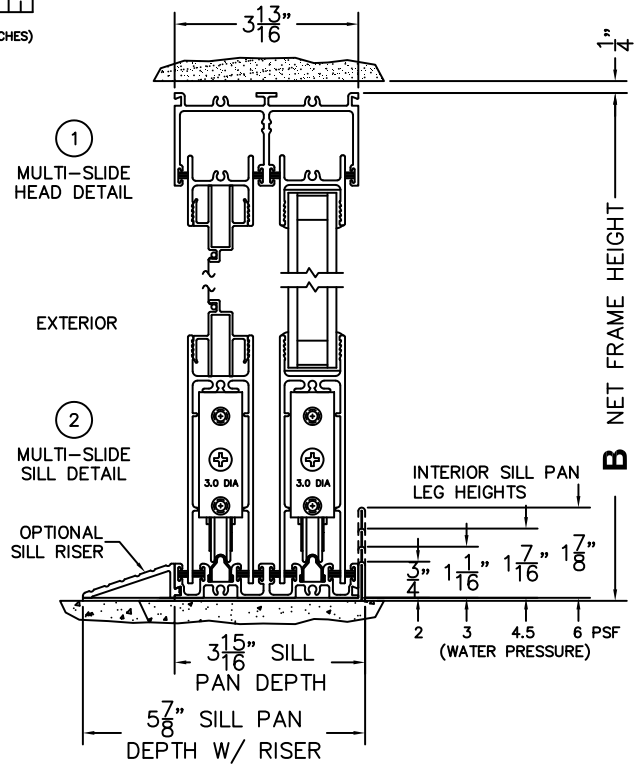

CALCULATED VALUES (FLEETWOOD SUPPLIED)

C(POCKET WIDTH)

N/A

D(NET FRAME WIDTH)

NOTES:

(USE RULER TO SCALE DIMENSIONS IN INCHES)

SCALE: 1/4

*CAUTION: WHEN CONSTRUCTING POCKET NOTE THAT DAYLIGHT WIDTH DOES NOT INCLUDE 1" SET BACK FOR POST INTERLOCKER.