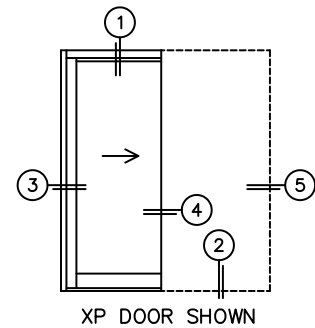

FLEETWOOD
WINDOWS & DOORS
FleetwoodUSA.com

NORWOOD 3070EX M/S
XP CUSTOM CONFIGURATION
WITH SCREENS

ORDER NO.:

ITEM NO.:

REQUIRED DEALER INFO.

A(DAYLIGHT WIDTH)

B(NET FRAME HEIGHT)

SILL PAN HEIGHT (INTERIOR LEG)
(3/4", 1-1/16", 1-7/16" OR 1-7/8")

CALCULATED VALUES (FLEETWOOD SUPPLIED)

C(POCKET WIDTH)

N/A

D(NET FRAME WIDTH)

NOTES:

(USE RULER TO SCALE DIMENSIONS IN INCHES)

SCALE: 1/4

*CAUTION: WHEN CONSTRUCTING POCKET NOTE THAT DAYLIGHT WIDTH DOES NOT INCLUDE 1" SET BACK FOR POST INTERLOCKER.