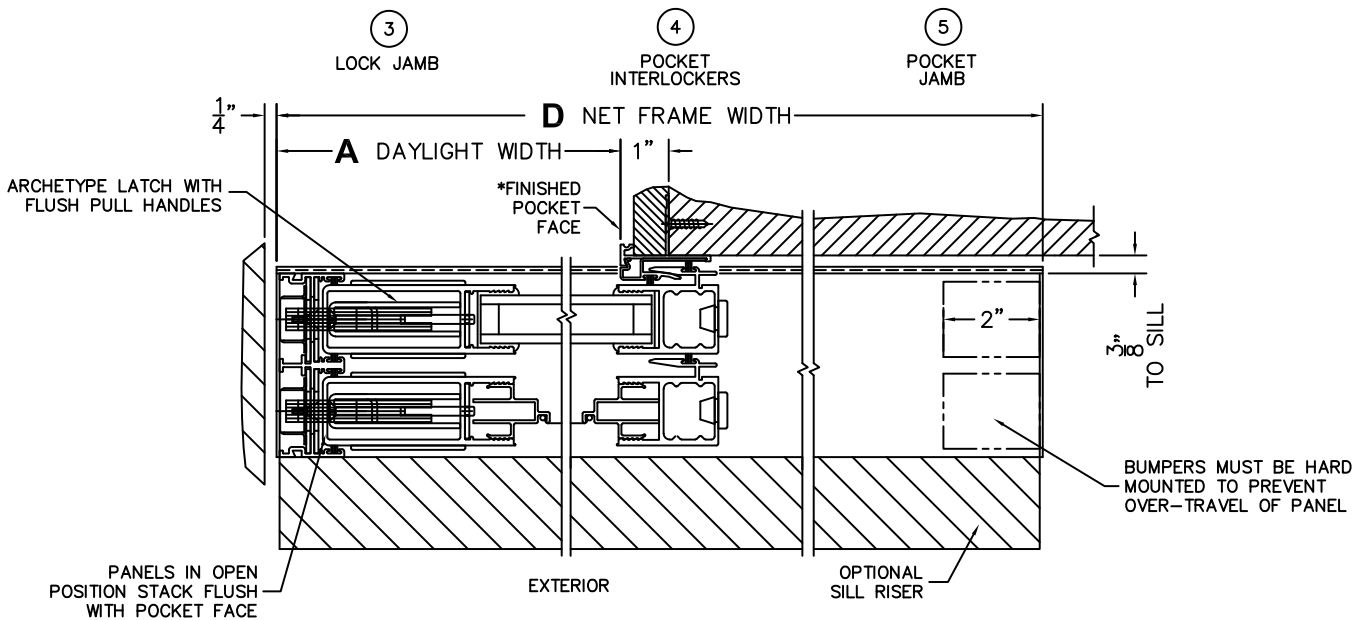

CALCULATED VALUES (FLEETWOOD SUPPLIED)

C(POCKET WIDTH)

N/A

D(NET FRAME WIDTH)

NOTES:

(USE RULER TO SCALE DIMENSIONS IN INCHES)

SCALE: 1/4

*CAUTION: WHEN CONSTRUCTING POCKET NOTE THAT DAYLIGHT WIDTH DOES NOT INCLUDE 1" SET BACK FOR POST INTERLOCKER.