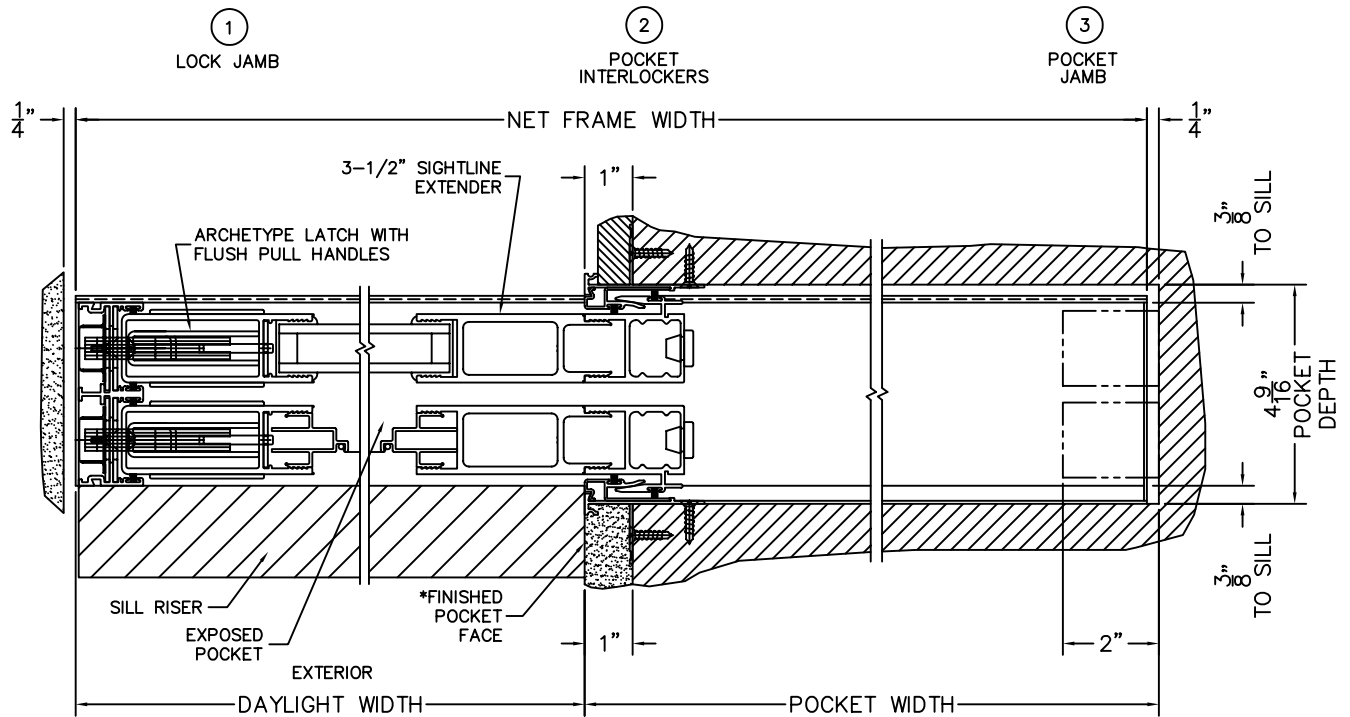

FLEETWOOD
WINDOWS & DOORS
FleetwoodUSA.com

NORWOOD 3070EX M/S
XP CUSTOM CONFIGURATION
WITH SCREENS

ORDER NO.:

ITEM NO.:

SCALE: 1/4

*CAUTION: WHEN CONSTRUCTING POCKET NOTE THAT DAYLIGHT WIDTH DOES NOT INCLUDE 1" SET BACK FOR POST INTERLOCKER.