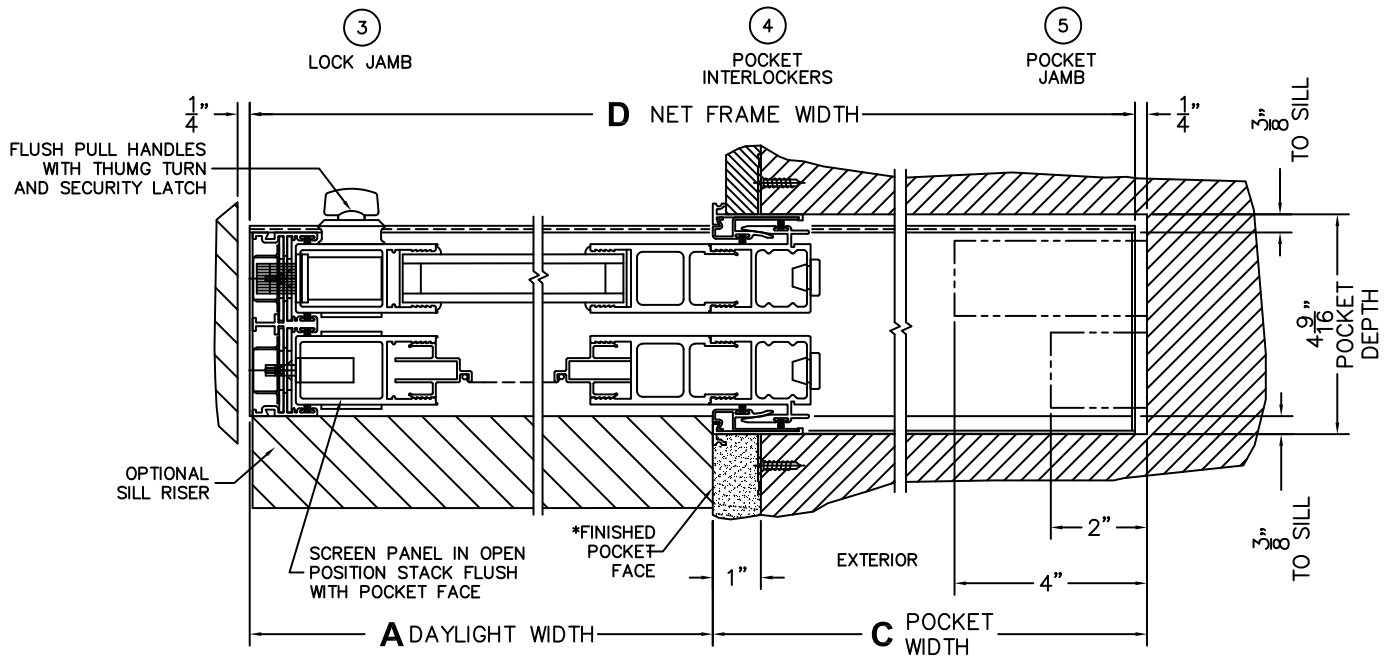

CALCULATED VALUES (FLEETWOOD SUPPLIED)

C(POCKET WIDTH)

D(NET FRAME WIDTH)

NOTES:

(USE RULER TO SCALE DIMENSIONS IN INCHES)

SCALE: 1/4

*CAUTION: WHEN CONSTRUCTING POCKET NOTE THAT DAYLIGHT WIDTH DOES NOT INCLUDE 1" SET BACK FOR POST INTERLOCKER.