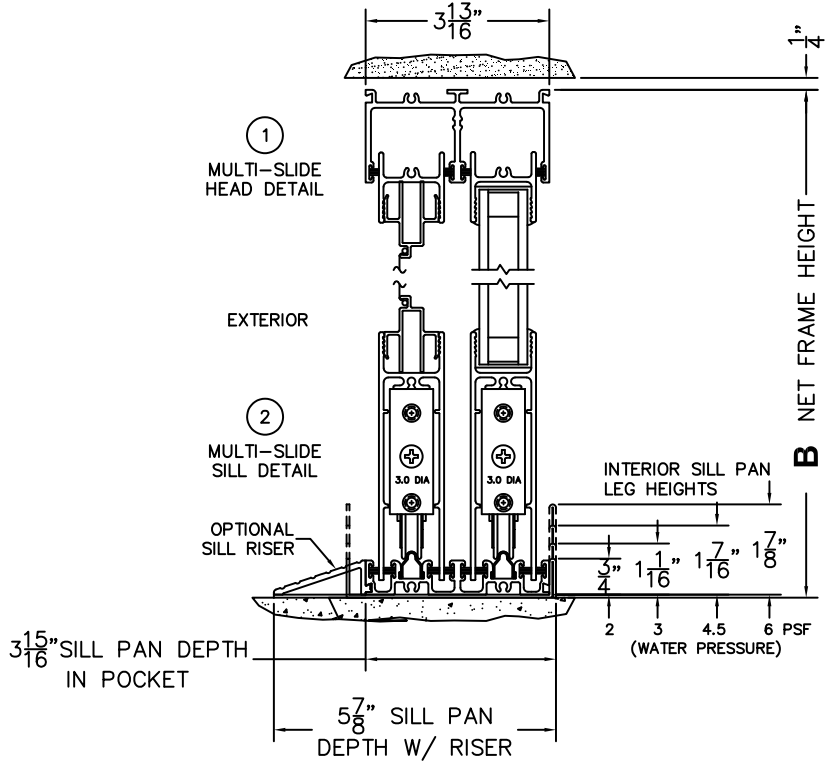

CALCULATED VALUES (FLEETWOOD SUPPLIED)

C(POCKET WIDTH)

D(NET FRAME WIDTH)

NOTES:

(USE RULER TO SCALE DIMENSIONS IN INCHES)

SCALE: 1/4

*CAUTION: WHEN CONSTRUCTING POCKET NOTE THAT DAYLIGHT WIDTH DOES NOT INCLUDE 1" SET BACK FOR POST INTERLOCKER.