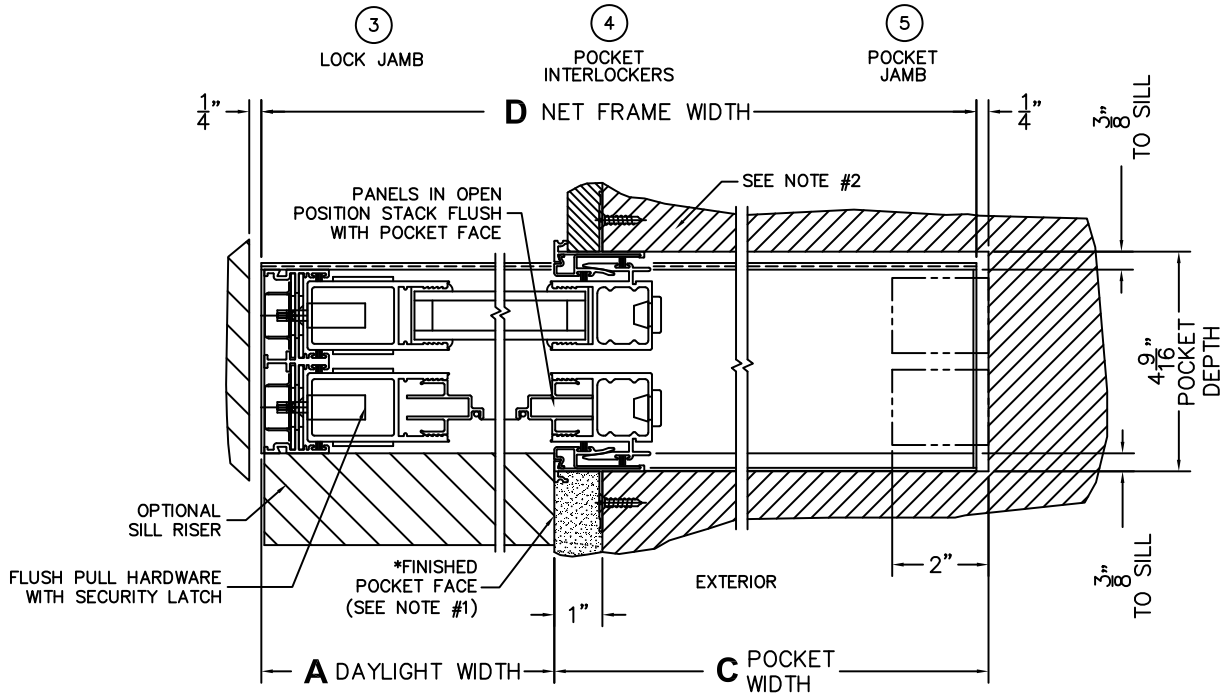

CALCULATED VALUES (FLEETWOOD SUPPLIED)

C(POCKET WIDTH)

D(NET FRAME WIDTH)

NOTES:

(USE RULER TO SCALE DIMENSIONS IN INCHES)

SCALE: 1/4

*NOTES:

- 1) WHEN CONSTRUCTING POCKET NOTE THAT DAYLIGHT WIDTH DOES NOT INCLUDE 1" SET BACK FOR POST INTERLOCKER.
- 2) TO ALLOW FUTURE REMOVAL OF PANEL THE INSTALLER MUST BUILD A FALSE WALL.