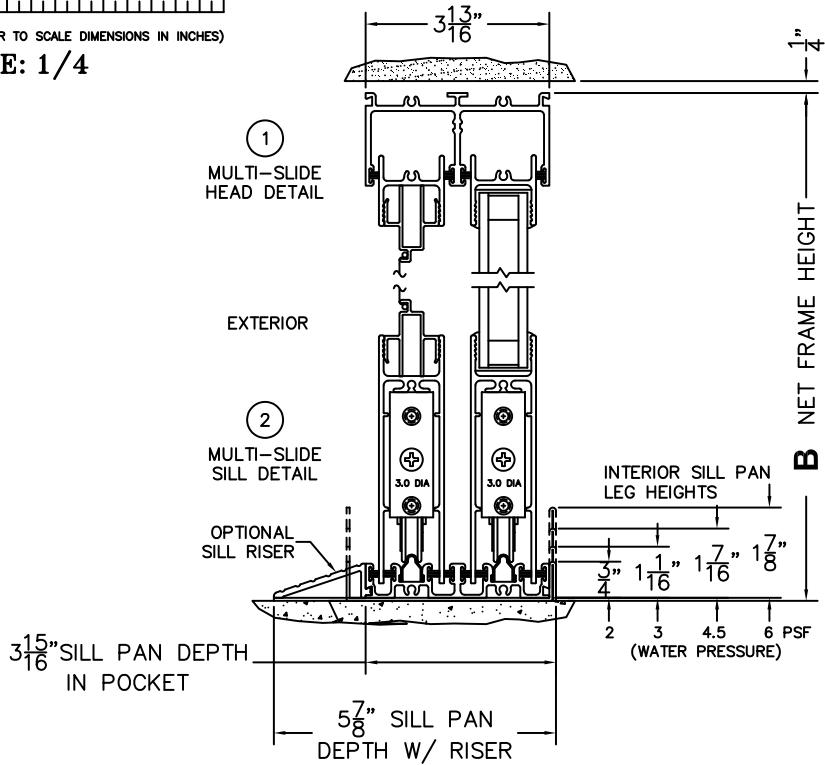

CALCULATED VALUES (FLEETWOOD SUPPLIED)

C(POCKET WIDTH)

D(NET FRAME WIDTH)

NOTES:

(USE RULER TO SCALE DIMENSIONS IN INCHES)

SCALE: 1/4

*NOTES:

- 1) WHEN CONSTRUCTING POCKET NOTE THAT DAYLIGHT WIDTH DOES NOT INCLUDE 1" SET BACK FOR POST INTERLOCKER.
- 2) TO ALLOW FUTURE REMOVAL OF PANEL THE INSTALLER MUST BUILD A FALSE WALL.