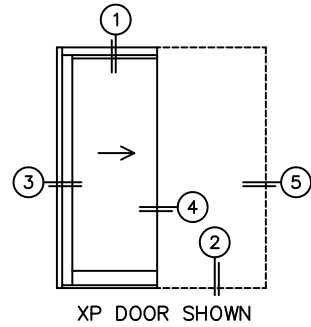

FLEETWOOD
WINDOWS & DOORS
FleetwoodUSA.com

NORWOOD 3070EX M/S
XP STANDARD CONFIGURATION
WITH SCREENS

ORDER NO.:

ITEM NO.:

REQUIRED DEALER INFO.

A(DAYLIGHT WIDTH)

B(NET FRAME HEIGHT)

SILL PAN HEIGHT (INTERIOR LEG)
(3/4", 1-1/16", 1-7/16" OR 1-7/8")

CALCULATED VALUES (FLEETWOOD SUPPLIED)

C(POCKET WIDTH)

D(NET FRAME WIDTH)

NOTES:

(USE RULER TO SCALE DIMENSIONS IN INCHES)

SCALE: 1/4

*NOTES:

- 1) WHEN CONSTRUCTING POCKET NOTE THAT DAYLIGHT WIDTH DOES NOT INCLUDE 1" SET BACK FOR POST INTERLOCKER.
- 2) TO ALLOW FUTURE REMOVAL OF PANEL THE INSTALLER MUST BUILD A FALSE WALL.