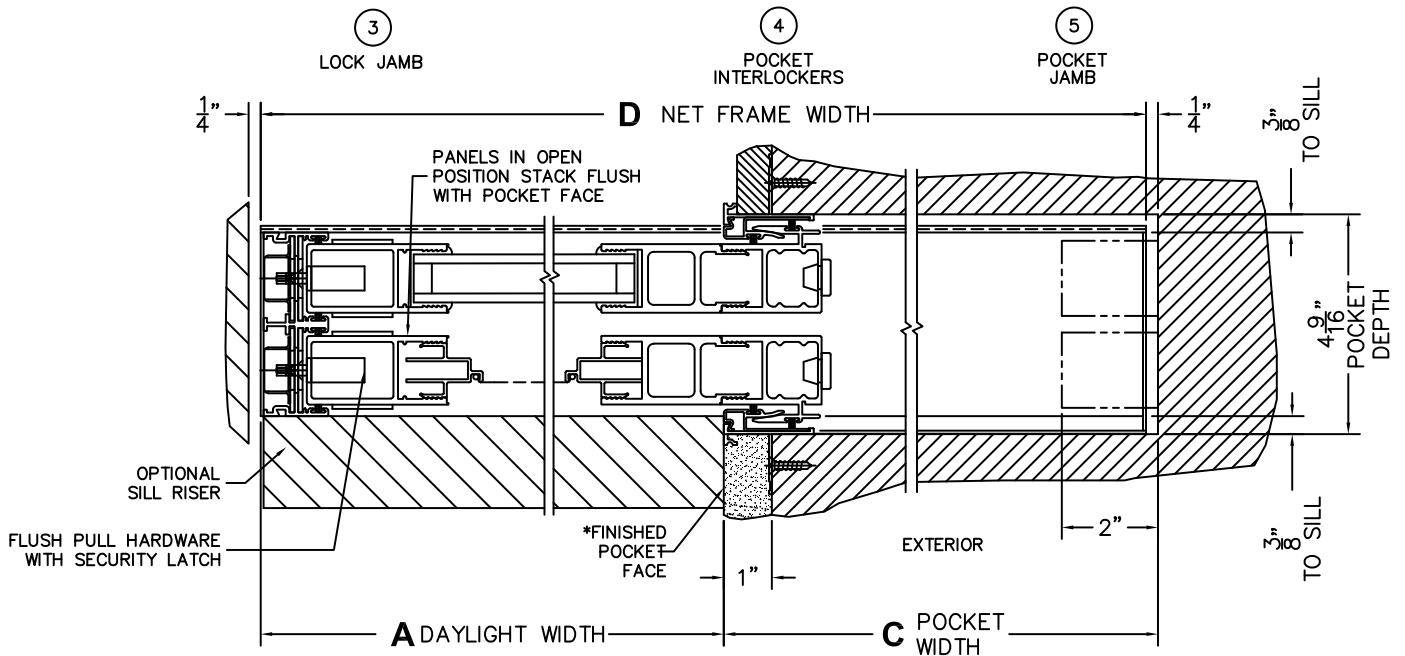

CALCULATED VALUES (FLEETWOOD SUPPLIED)

C(POCKET WIDTH)

D(NET FRAME WIDTH)

NOTES:

(USE RULER TO SCALE DIMENSIONS IN INCHES)

SCALE: 1/4

*CAUTION: WHEN CONSTRUCTING POCKET NOTE THAT DAYLIGHT WIDTH DOES NOT INCLUDE 1" SET BACK FOR POST INTERLOCKER.