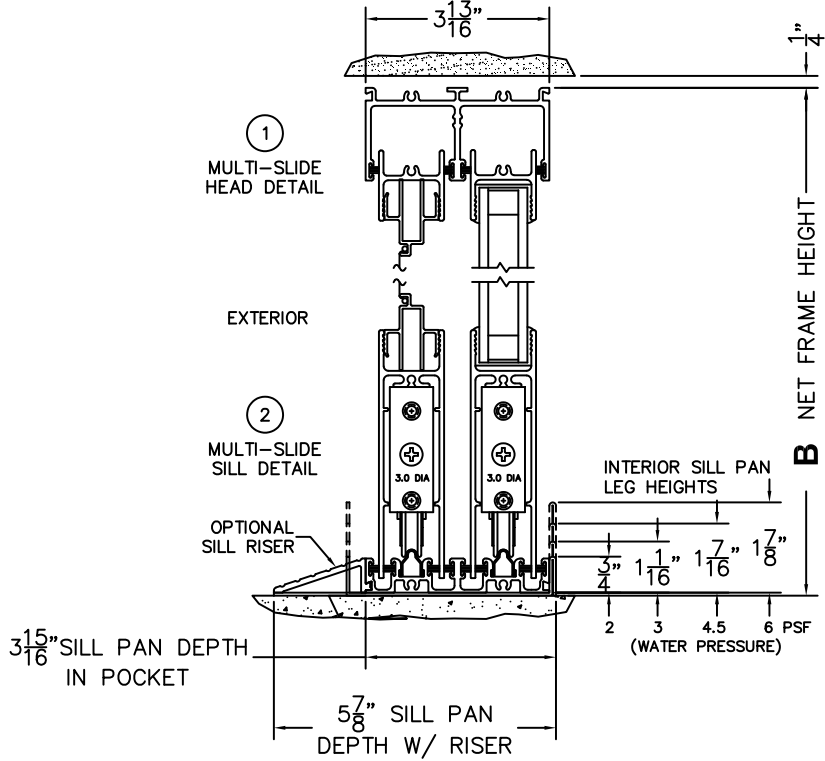

CALCULATED VALUES (FLEETWOOD SUPPLIED)

C(POCKET WIDTH)

D(NET FRAME WIDTH)

NOTES:

(USE RULER TO SCALE DIMENSIONS IN INCHES)

SCALE: 1/4

*CAUTION: WHEN CONSTRUCTING POCKET NOTE THAT DAYLIGHT WIDTH DOES NOT INCLUDE 1" SET BACK FOR POST INTERLOCKER.