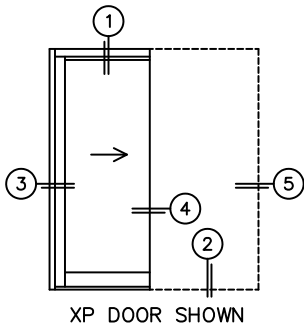

FLEETWOOD
WINDOWS & DOORS
FleetwoodUSA.com

NORWOOD 3070EX M/S
XP CUSTOM CONFIGURATION
WITH SCREENS

ORDER NO.:

ITEM NO.:

REQUIRED DEALER INFO.

A(DAYLIGHT WIDTH)

B(NET FRAME HEIGHT)

SILL PAN HEIGHT (INTERIOR LEG)
(3/4", 1-1/16", 1-7/16" OR 1-7/8")

CALCULATED VALUES (FLEETWOOD SUPPLIED)

C(POCKET WIDTH)

D(NET FRAME WIDTH)

NOTES:

(USE RULER TO SCALE DIMENSIONS IN INCHES)

SCALE: 1/4

*CAUTION: WHEN CONSTRUCTING POCKET NOTE THAT DAYLIGHT WIDTH DOES NOT INCLUDE 1" SET BACK FOR POST INTERLOCKER.