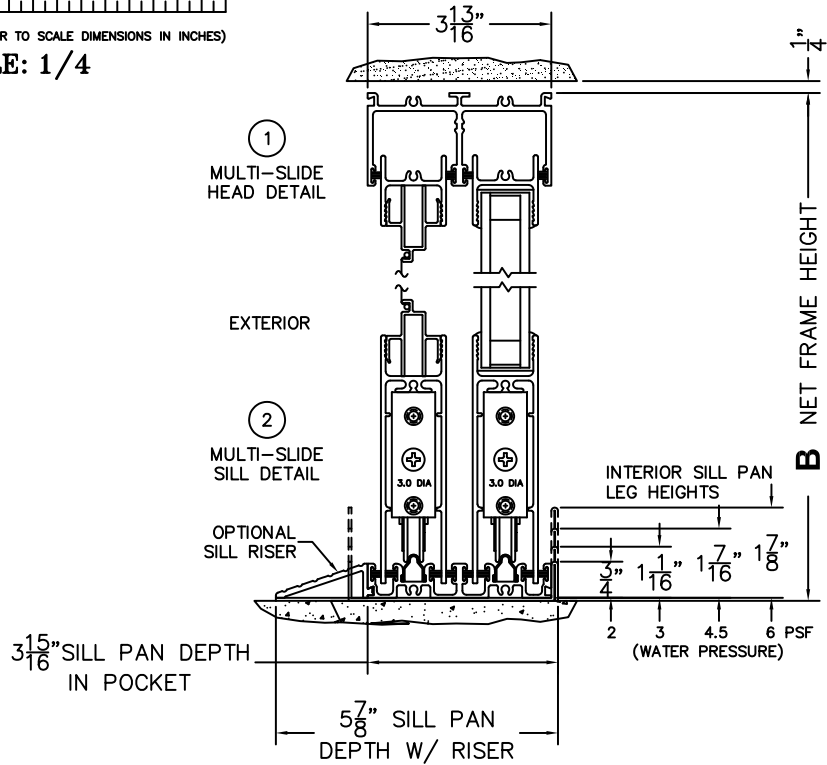

CALCULATED VALUES (FLEETWOOD SUPPLIED)

C(POCKET WIDTH)

D(NET FRAME WIDTH)

NOTES:

(USE RULER TO SCALE DIMENSIONS IN INCHES)

SCALE: 1/4

*CAUTION: WHEN CONSTRUCTING POCKET NOTE THAT DAYLIGHT WIDTH DOES NOT INCLUDE 1" SET BACK FOR POST INTERLOCKER.