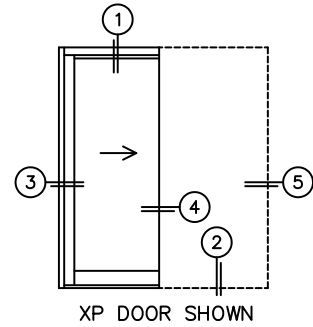

FLEETWOOD
WINDOWS & DOORS
FleetwoodUSA.com

NORWOOD 3070EX M/S
XP STANDARD CONFIGURATION
WITH SCREENS

ORDER NO.:

ITEM NO.:

REQUIRED DEALER INFO.

A(DAYLIGHT WIDTH)

B(NET FRAME HEIGHT)

SILL PAN HEIGHT (INTERIOR LEG)
(3/4", 1-1/16", 1-7/16" OR 1-7/8")

CALCULATED VALUES (FLEETWOOD SUPPLIED)

C(POCKET WIDTH)

D(NET FRAME WIDTH)

NOTES:

(USE RULER TO SCALE DIMENSIONS IN INCHES)

SCALE: 1/4

*CAUTION: WHEN CONSTRUCTING POCKET NOTE THAT DAYLIGHT WIDTH DOES NOT INCLUDE 1" SET BACK FOR POST INTERLOCKER.