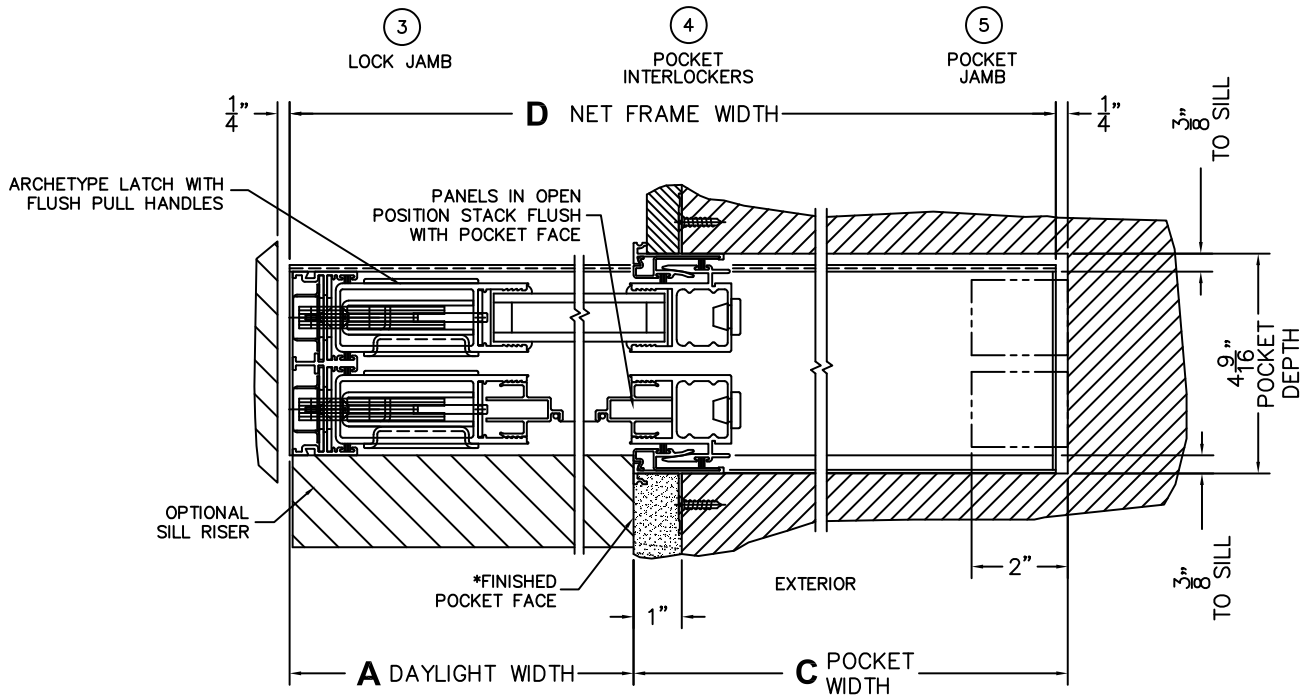

CALCULATED VALUES (FLEETWOOD SUPPLIED)

C(POCKET WIDTH)

D(NET FRAME WIDTH)

NOTES:

(USE RULER TO SCALE DIMENSIONS IN INCHES)

SCALE: 1/4

*CAUTION: WHEN CONSTRUCTING POCKET NOTE THAT DAYLIGHT WIDTH DOES NOT INCLUDE 1" SET BACK FOR POST INTERLOCKER.