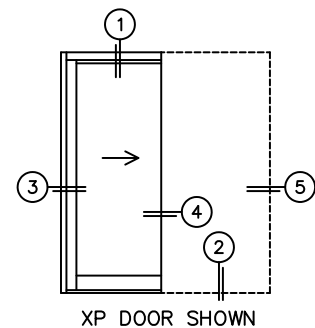

A(DAYLIGHT WIDTH)

B(NET FRAME HEIGHT)

SILL PAN HEIGHT (INTERIOR LEG)
 (3/4", 1-1/16", 1-7/16" OR 1-7/8")

CALCULATED VALUES (FLEETWOOD SUPPLIED)

C(POCKET WIDTH)

D(NET FRAME WIDTH)

NOTES:

(USE RULER TO SCALE DIMENSIONS IN INCHES)

SCALE: 1/4

*WHEN CONSTRUCTING POCKET NOTE THAT DAYLIGHT WIDTH DOES NOT INCLUDE 1" SET BACK FOR POST INTERLOCKER