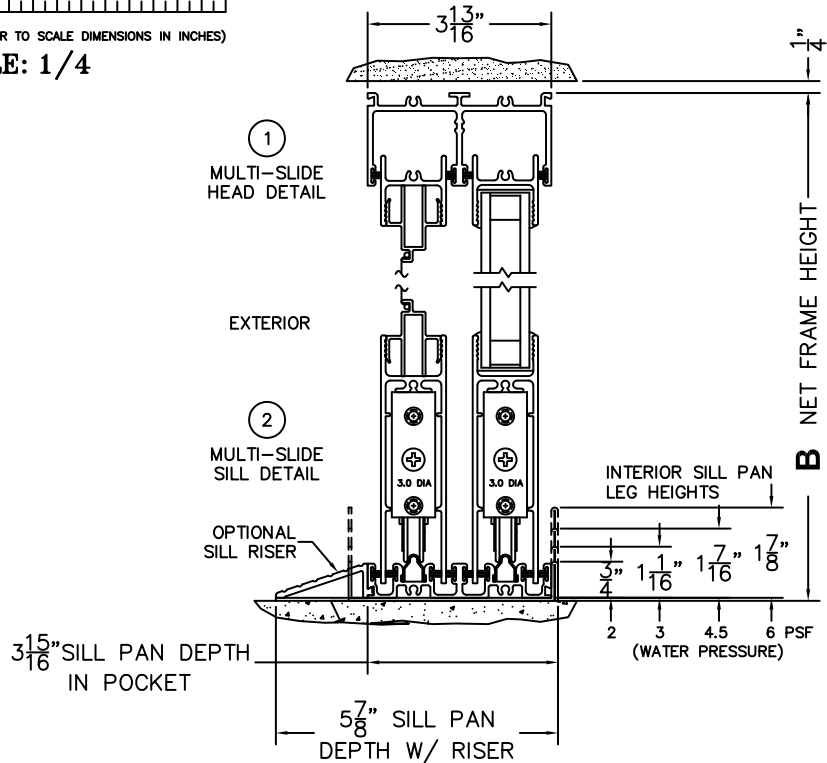

A(DAYLIGHT WIDTH)

B(NET FRAME HEIGHT)

SILL PAN HEIGHT (INTERIOR LEG)
 (3/4", 1-1/16", 1-7/16" OR 1-7/8")

CALCULATED VALUES (FLEETWOOD SUPPLIED)

C(POCKET WIDTH)

D(NET FRAME WIDTH)

NOTES:

(USE RULER TO SCALE DIMENSIONS IN INCHES)

SCALE: 1/4

*WHEN CONSTRUCTING POCKET NOTE THAT DAYLIGHT WIDTH DOES NOT INCLUDE 1" SET BACK FOR POST INTERLOCKER