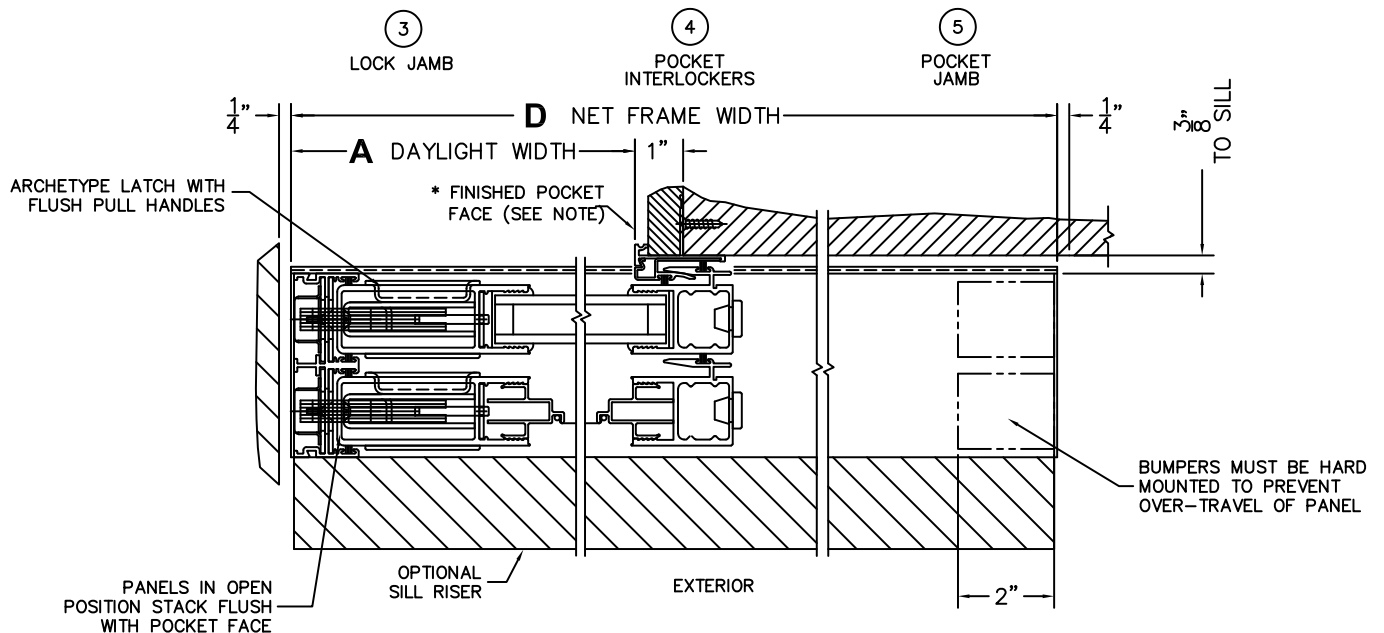

A(DAYLIGHT WIDTH)

B(NET FRAME HEIGHT)

SILL PAN HEIGHT (INTERIOR LEG)
 (3/4", 1-1/16", 1-7/16" OR 1-7/8")

CALCULATED VALUES (FLEETWOOD SUPPLIED)

C(POCKET WIDTH)

D(NET FRAME WIDTH)

NOTES:

(USE RULER TO SCALE DIMENSIONS IN INCHES)

SCALE: 1/4

*WHEN CONSTRUCTING POCKET NOTE THAT DAYLIGHT WIDTH DOES NOT INCLUDE 1" SET BACK FOR POST INTERLOCKER