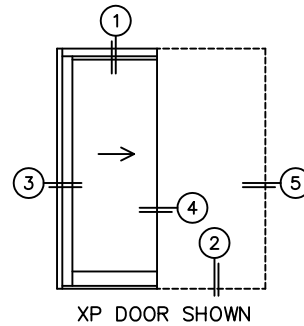

FLEETWOOD
WINDOWS & DOORS
FleetwoodUSA.com

NORWOOD 3070EX M/S
XP CUSTOM CONFIGURATION
NO SCREENS

ORDER NO.:

ITEM NO.:

SCALE: 1/4

REQUIRED DEALER INFO.

A(DAYLIGHT WIDTH)

B(NET FRAME HEIGHT)

SILL PAN HEIGHT(INTERIOR LEG)
(3/4", 1-1/16", 1-7/16" OR 1-7/8")

CALCULATED VALUES (FLEETWOOD SUPPLIED)

C(POCKET WIDTH)

D(NET FRAME WIDTH)

NOTES:

*CAUTION: WHEN CONSTRUCTING POCKET, NOTE THAT DAYLIGHT WIDTH DOES NOT INCLUDE 1" SET BACK FOR POST INTERLOCKER.