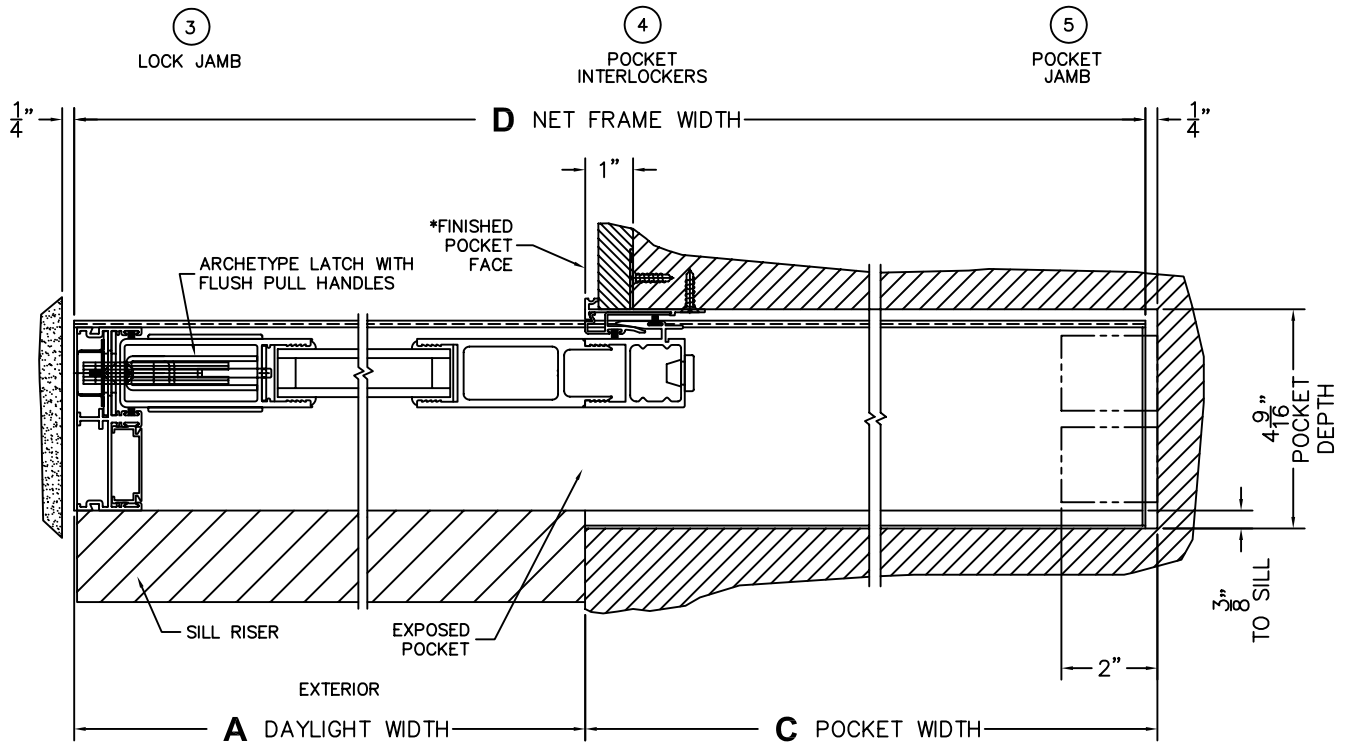

FLEETWOOD
WINDOWS & DOORS
FleetwoodUSA.com

NORWOOD 3070EX M/S
XP CUSTOM CONFIGURATION
NO SCREENS

ORDER NO.:

ITEM NO.:

SCALE: 1/4

REQUIRED DEALER INFO.

A(DAYLIGHT WIDTH)

B(NET FRAME HEIGHT)

SILL PAN HEIGHT(INTERIOR LEG)
(3/4", 1-1/16", 1-7/16" OR 1-7/8")

CALCULATED VALUES (FLEETWOOD SUPPLIED)

C(POCKET WIDTH)

D(NET FRAME WIDTH)

NOTES:

*CAUTION: WHEN CONSTRUCTING POCKET, NOTE THAT DAYLIGHT WIDTH DOES NOT INCLUDE 1" SET BACK FOR POST INTERLOCKER.