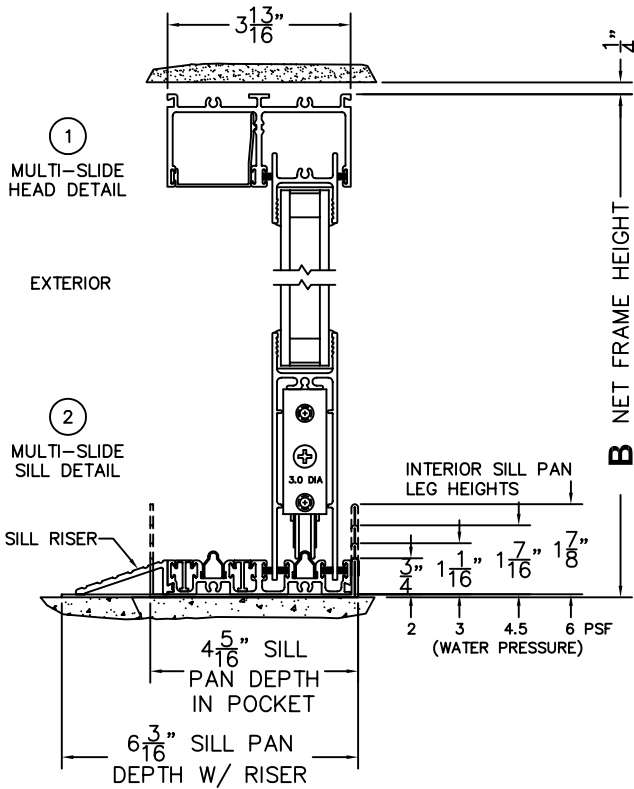

FLEETWOOD
WINDOWS & DOORS
FleetwoodUSA.com

NORWOOD 3070EX M/S
XP CUSTOM CONFIGURATION
NO SCREENS

ORDER NO.:

ITEM NO.:

SCALE: 1/4

REQUIRED DEALER INFO.

A(DAYLIGHT WIDTH)

B(NET FRAME HEIGHT)

SILL PAN HEIGHT(INTERIOR LEG)
(3/4", 1-1/16", 1-7/16" OR 1-7/8")

CALCULATED VALUES (FLEETWOOD SUPPLIED)

C(POCKET WIDTH)

D(NET FRAME WIDTH)

NOTES:

*CAUTION: WHEN CONSTRUCTING POCKET, NOTE THAT DAYLIGHT WIDTH DOES NOT INCLUDE 1" SET BACK FOR POST INTERLOCKER.