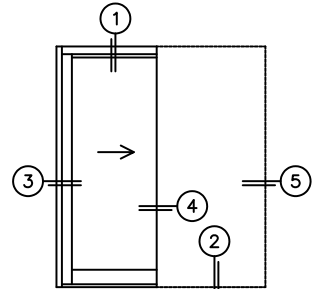

FLEETWOOD
WINDOWS & DOORS
FleetwoodUSA.com

NORWOOD 3070EX M/S
XP CUSTOM CONFIGURATION
NO SCREENS

ORDER NO.:

ITEM NO.:

REQUIRED DEALER INFO.

A(DAYLIGHT WIDTH)

B(NET FRAME HEIGHT)

SILL PAN HEIGHT (INTERIOR LEG)
(3/4", 1-1/16", 1-7/16" OR 1-7/8")

CALCULATED VALUES (FLEETWOOD SUPPLIED)

C(POCKET WIDTH)

D(NET FRAME WIDTH)

NOTES:

XP DOOR SHOWN

(USE RULER TO SCALE DIMENSIONS IN INCHES)

SCALE: 1/4