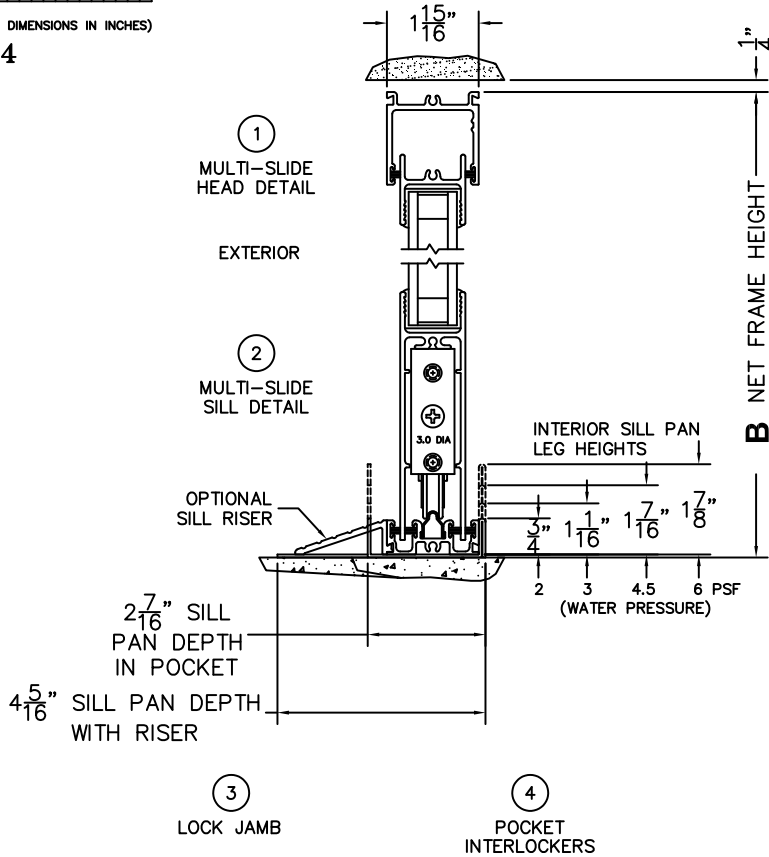

CALCULATED VALUES (FLEETWOOD SUPPLIED)

C(POCKET WIDTH)

D(NET FRAME WIDTH)

NOTES:

(USE RULER TO SCALE DIMENSIONS IN INCHES)

SCALE: 1/4

*NOTES:

- 1) WHEN CONSTRUCTING POCKET NOTE THAT DAYLIGHT WIDTH DOES NOT INCLUDE 1" SET BACK FOR POST INTERLOCKER.
- 2) TO ALLOW FUTURE REMOVAL OF PANEL THE INSTALLER MUST BUILD A FALSE WALL.