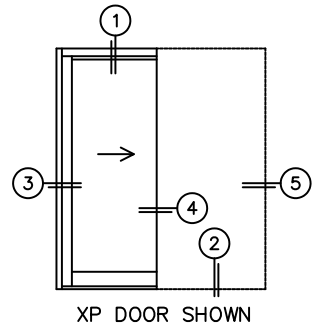

CALCULATED VALUES (FLEETWOOD SUPPLIED)

C(POCKET WIDTH)

D(NET FRAME WIDTH)

NOTES:

(USE RULER TO SCALE DIMENSIONS IN INCHES)

SCALE: 1/4

*NOTES:

- 1) WHEN CONSTRUCTING POCKET NOTE THAT DAYLIGHT WIDTH DOES NOT INCLUDE 1" SET BACK FOR POST INTERLOCKER.
- 2) TO ALLOW FUTURE REMOVAL OF PANEL THE INSTALLER MUST BUILD A FALSE WALL.