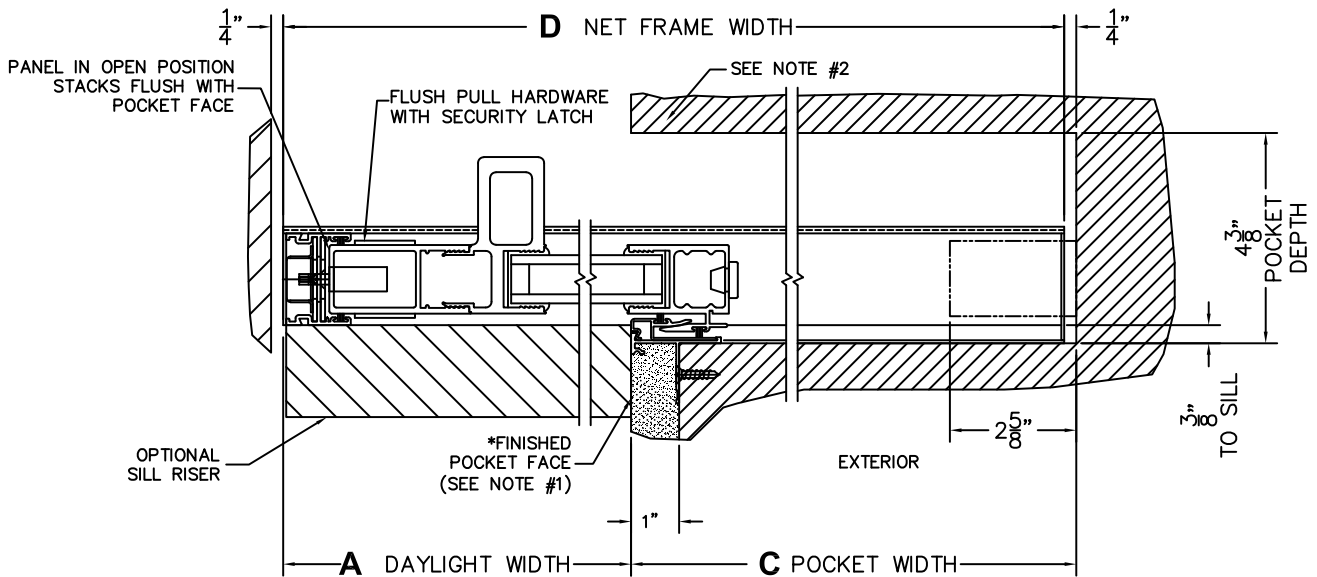

CALCULATED VALUES (FLEETWOOD SUPPLIED)

C(POCKET WIDTH)

D(NET FRAME WIDTH)

NOTES:

(USE RULER TO SCALE DIMENSIONS IN INCHES)

SCALE: 1/4

*NOTES:

- 1) WHEN CONSTRUCTING POCKET NOTE THAT DAYLIGHT WIDTH DOES NOT INCLUDE 1" SET BACK FOR POST INTERLOCKER.
- 2) TO ALLOW FUTURE REMOVAL OF PANEL THE INSTALLER MUST BUILD A FALSE WALL.