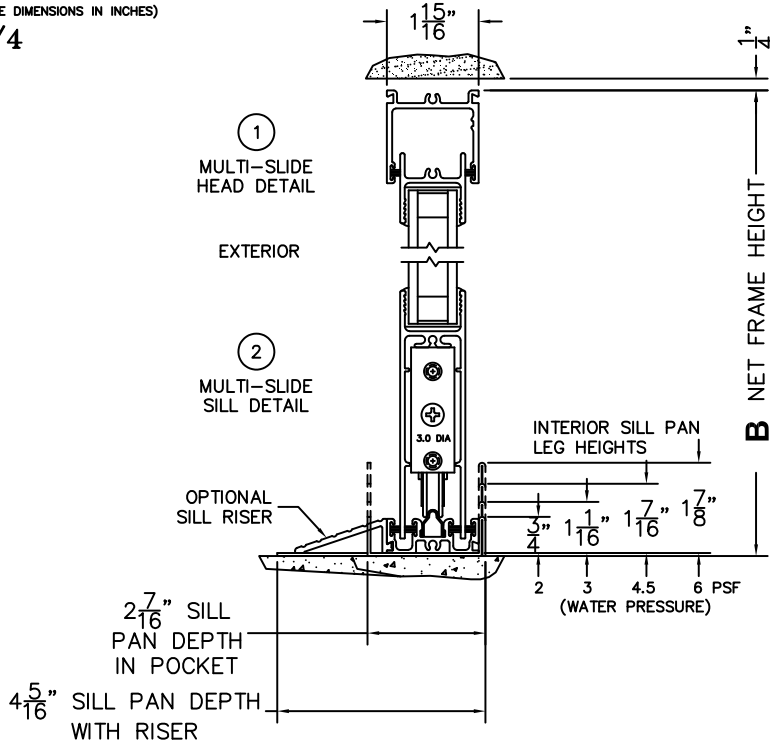

CALCULATED VALUES (FLEETWOOD SUPPLIED)

C(POCKET WIDTH)

D(NET FRAME WIDTH)

NOTES:

(USE RULER TO SCALE DIMENSIONS IN INCHES)

SCALE: 1/4

*NOTES:

- 1) WHEN CONSTRUCTING POCKET NOTE THAT DAYLIGHT WIDTH DOES NOT INCLUDE 1" SET BACK FOR POST INTERLOCKER.
- 2) TO ALLOW FUTURE REMOVAL OF PANEL THE INSTALLER MUST BUILD A FALSE WALL.