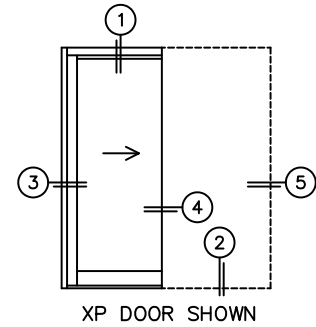

CALCULATED VALUES (FLEETWOOD SUPPLIED)

C(POCKET WIDTH)

D(NET FRAME WIDTH)

NOTES:

(USE RULER TO SCALE DIMENSIONS IN INCHES)

SCALE: 1/4

*NOTES:

- 1) WHEN CONSTRUCTING POCKET NOTE THAT DAYLIGHT WIDTH DOES NOT INCLUDE 1" SET BACK FOR POST INTERLOCKER.
- 2) TO ALLOW FUTURE REMOVAL OF PANEL THE INSTALLER MUST BUILD A FALSE WALL.