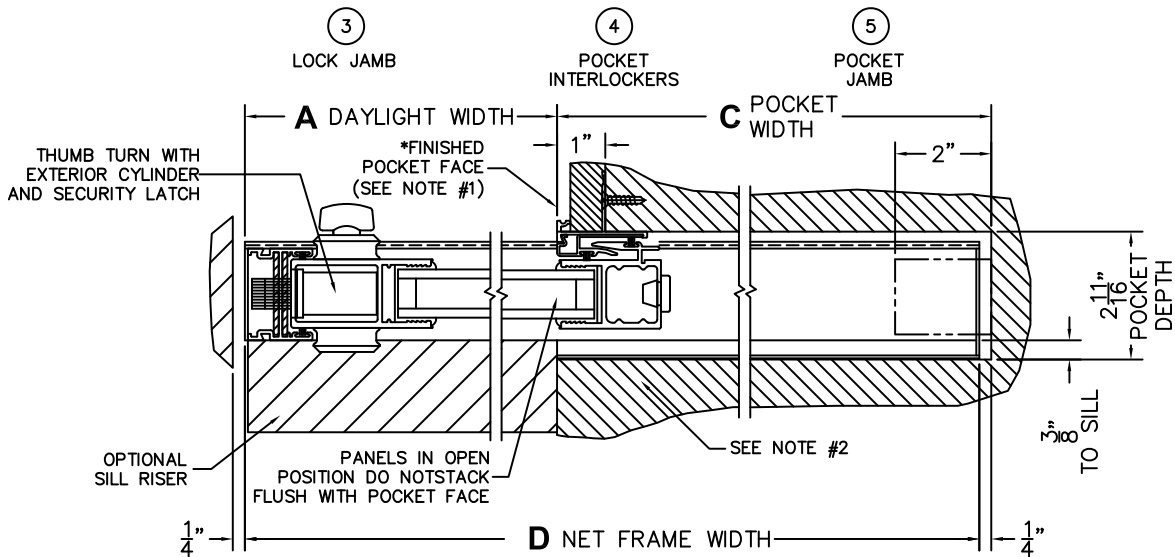

CALCULATED VALUES (FLEETWOOD SUPPLIED)

C(POCKET WIDTH)

D(NET FRAME WIDTH)

NOTES:

(USE RULER TO SCALE DIMENSIONS IN INCHES)

SCALE: 1/4

*NOTES:

- 1) WHEN CONSTRUCTING POCKET NOTE THAT DAYLIGHT WIDTH DOES NOT INCLUDE 1" SET BACK FOR POST INTERLOCKER.
- 2) TO ALLOW FUTURE REMOVAL OF PANEL THE INSTALLER MUST BUILD A FALSE WALL.