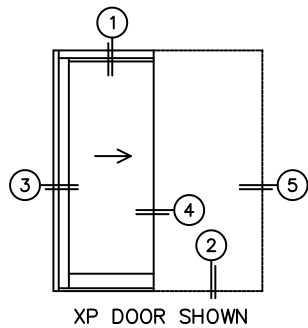

FLEETWOOD
WINDOWS & DOORS
FleetwoodUSA.com

NORWOOD 3070EX M/S
XP CUSTOM CONFIGURATION
NO SCREENS

ORDER NO.:

ITEM NO.:

REQUIRED DEALER INFO.

A(DAYLIGHT WIDTH)

B(NET FRAME HEIGHT)

SILL PAN HEIGHT (INTERIOR LEG)
(3/4", 1-1/16", 1-7/16" OR 1-7/8")

CALCULATED VALUES (FLEETWOOD SUPPLIED)

C(POCKET WIDTH)

D(NET FRAME WIDTH)

NOTES:

(USE RULER TO SCALE DIMENSIONS IN INCHES)

SCALE: 1/4