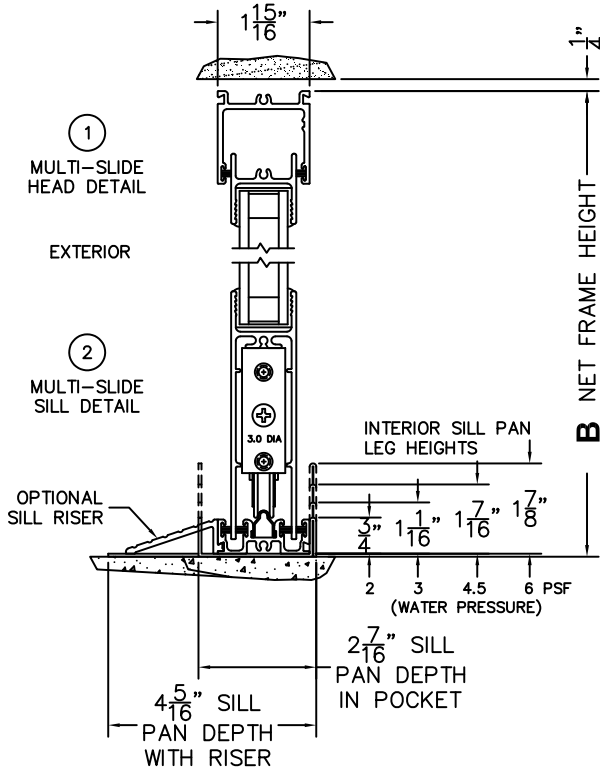

FLEETWOOD
WINDOWS & DOORS
FleetwoodUSA.com

NORWOOD 3070EX M/S
XP CUSTOM CONFIGURATION
NO SCREEN

ORDER NO.:

ITEM NO.:

REQUIRED DEALER INFO.

A(DAYLIGHT WIDTH)

B(NET FRAME HEIGHT)

SILL PAN HEIGHT (INTERIOR LEG)
(3/4", 1-1/16", 1-7/16" OR 1-7/8")

CALCULATED VALUES (FLEETWOOD SUPPLIED)

C(POCKET WIDTH)

N/A

D(NET FRAME WIDTH)

NOTES:

(USE RULER TO SCALE DIMENSIONS IN INCHES)

SCALE: 1/4

*CAUTION: WHEN CONSTRUCTING POCKET NOTE THAT DAYLIGHT WIDTH DOES NOT INCLUDE 1" SET BACK FOR POST INTERLOCKER.