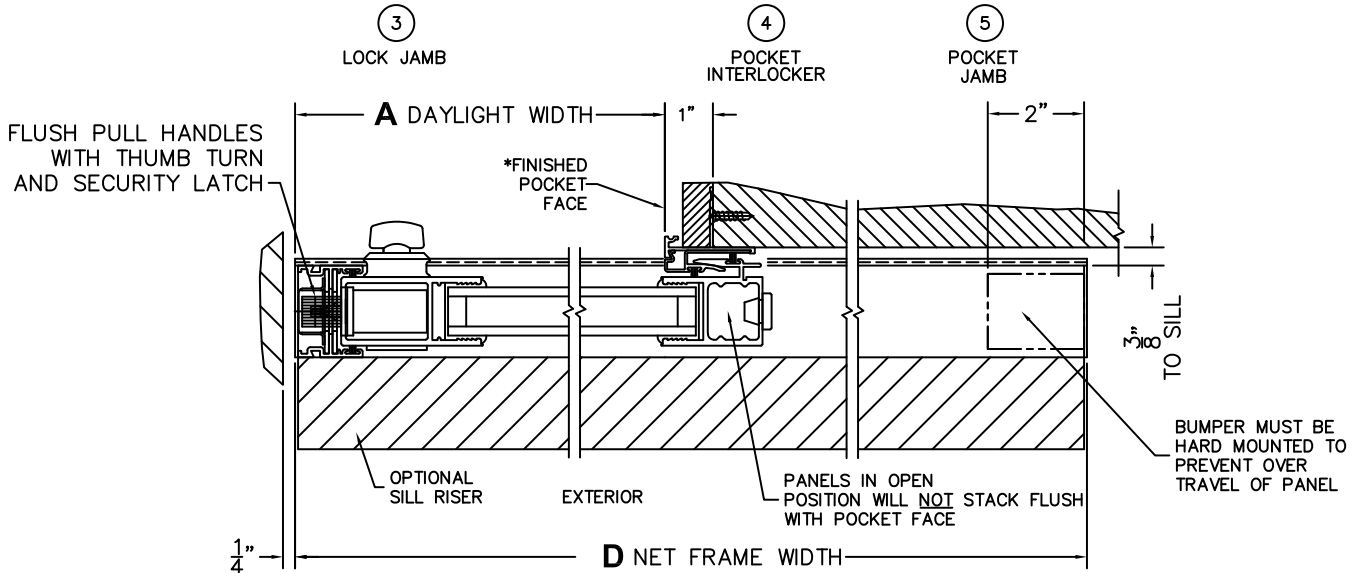

CALCULATED VALUES (FLEETWOOD SUPPLIED)

C(POCKET WIDTH)

N/A

D(NET FRAME WIDTH)

NOTES:

(USE RULER TO SCALE DIMENSIONS IN INCHES)

SCALE: 1/4

*CAUTION: WHEN CONSTRUCTING POCKET NOTE THAT DAYLIGHT WIDTH DOES NOT INCLUDE 1" SET BACK FOR POST INTERLOCKER.