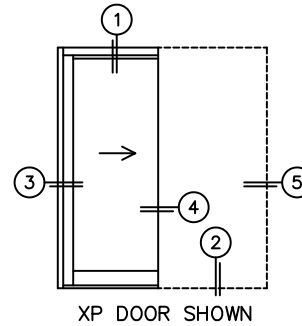

CALCULATED VALUES (FLEETWOOD SUPPLIED)

C(POCKET WIDTH)

N/A

D(NET FRAME WIDTH)

NOTES:

(USE RULER TO SCALE DIMENSIONS IN INCHES)

SCALE: 1/4

*CAUTION: WHEN CONSTRUCTING POCKET NOTE THAT DAYLIGHT WIDTH DOES NOT INCLUDE 1" SET BACK FOR POST INTERLOCKER.