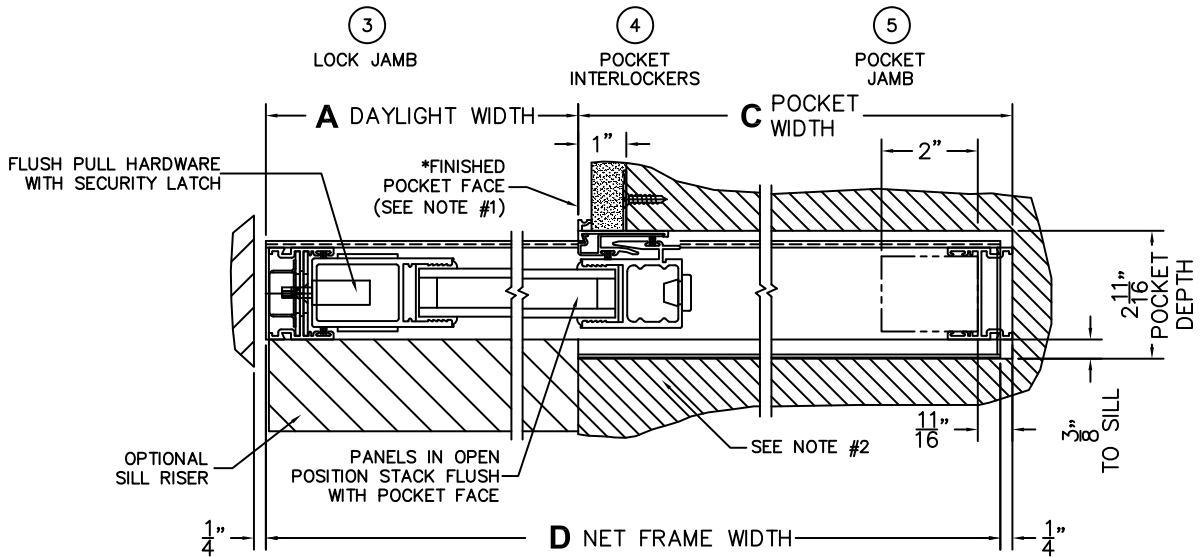

CALCULATED VALUES (FLEETWOOD SUPPLIED)

C(POCKET WIDTH)

D(NET FRAME WIDTH)

NOTES:

(USE RULER TO SCALE DIMENSIONS IN INCHES)

SCALE: 1/4

XP DOOR SHOWN

*NOTES:

- 1) WHEN CONSTRUCTING POCKET NOTE THAT DAYLIGHT WIDTH DOES NOT INCLUDE 1" SET BACK FOR POST INTERLOCKER.
- 2) TO ALLOW FUTURE REMOVAL OF PANEL THE INSTALLER MUST BUILD A FALSE WALL.