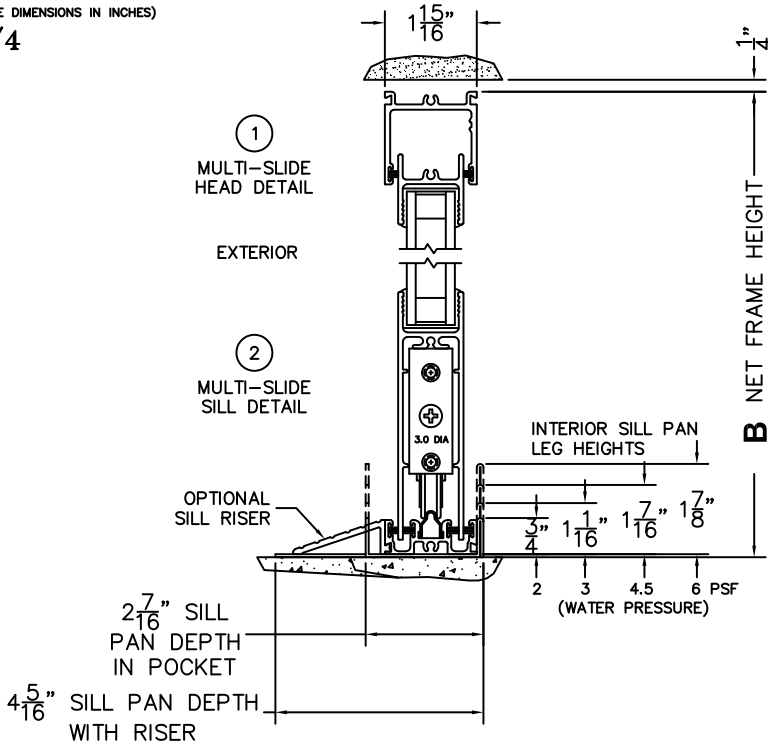

CALCULATED VALUES (FLEETWOOD SUPPLIED)

C(POCKET WIDTH)

D(NET FRAME WIDTH)

NOTES:

(USE RULER TO SCALE DIMENSIONS IN INCHES)

SCALE: 1/4

XP DOOR SHOWN

*NOTES:

- 1) WHEN CONSTRUCTING POCKET NOTE THAT DAYLIGHT WIDTH DOES NOT INCLUDE 1" SET BACK FOR POST INTERLOCKER.
- 2) TO ALLOW FUTURE REMOVAL OF PANEL THE INSTALLER MUST BUILD A FALSE WALL.