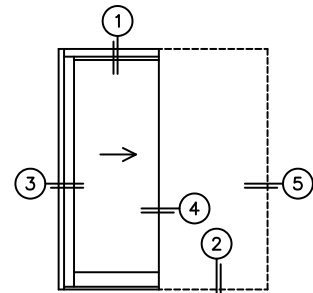

CALCULATED VALUES (FLEETWOOD SUPPLIED)

C(POCKET WIDTH)

D(NET FRAME WIDTH)

NOTES:

(USE RULER TO SCALE DIMENSIONS IN INCHES)

SCALE: 1/4

XP DOOR SHOWN

*NOTES:

- 1) WHEN CONSTRUCTING POCKET NOTE THAT DAYLIGHT WIDTH DOES NOT INCLUDE 1" SET BACK FOR POST INTERLOCKER.
- 2) TO ALLOW FUTURE REMOVAL OF PANEL THE INSTALLER MUST BUILD A FALSE WALL.