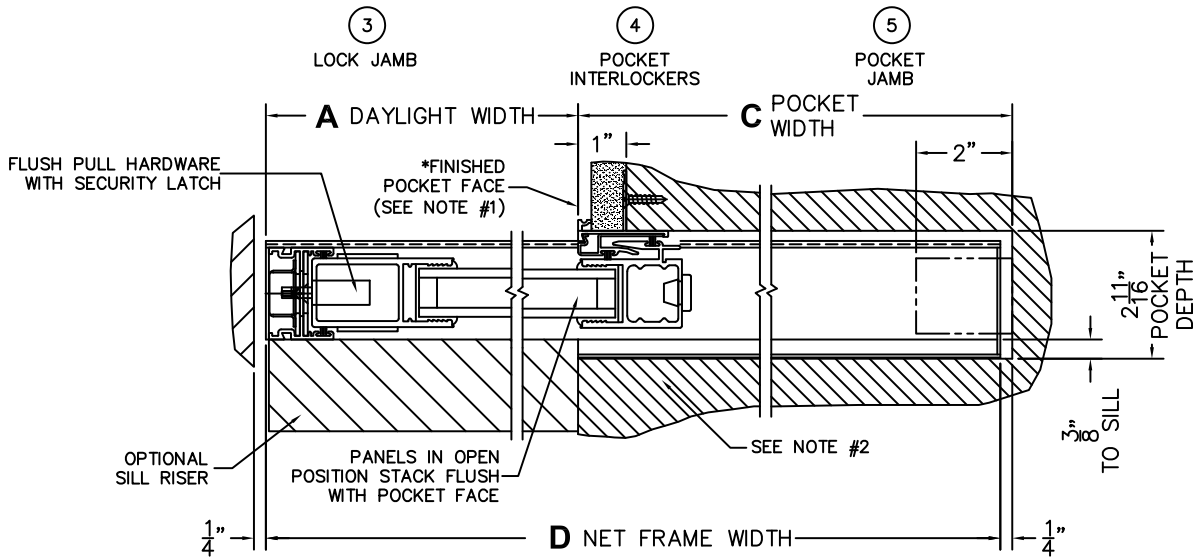

CALCULATED VALUES (FLEETWOOD SUPPLIED)

C(POCKET WIDTH)

D(NET FRAME WIDTH)

NOTES:

(USE RULER TO SCALE DIMENSIONS IN INCHES)

SCALE: 1/4

*NOTES:

- 1) WHEN CONSTRUCTING POCKET NOTE THAT DAYLIGHT WIDTH DOES NOT INCLUDE 1" SET BACK FOR POST INTERLOCKER.
- 2) TO ALLOW FUTURE REMOVAL OF PANEL THE INSTALLER MUST BUILD A FALSE WALL.