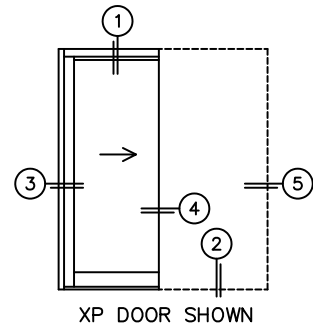

CALCULATED VALUES (FLEETWOOD SUPPLIED)

C(POCKET WIDTH)

D(NET FRAME WIDTH)

NOTES:

(USE RULER TO SCALE DIMENSIONS IN INCHES)

SCALE: 1/4

*NOTES:

- 1) WHEN CONSTRUCTING POCKET NOTE THAT DAYLIGHT WIDTH DOES NOT INCLUDE 1" SET BACK FOR POST INTERLOCKER.
- 2) TO ALLOW FUTURE REMOVAL OF PANEL THE INSTALLER MUST BUILD A FALSE WALL.