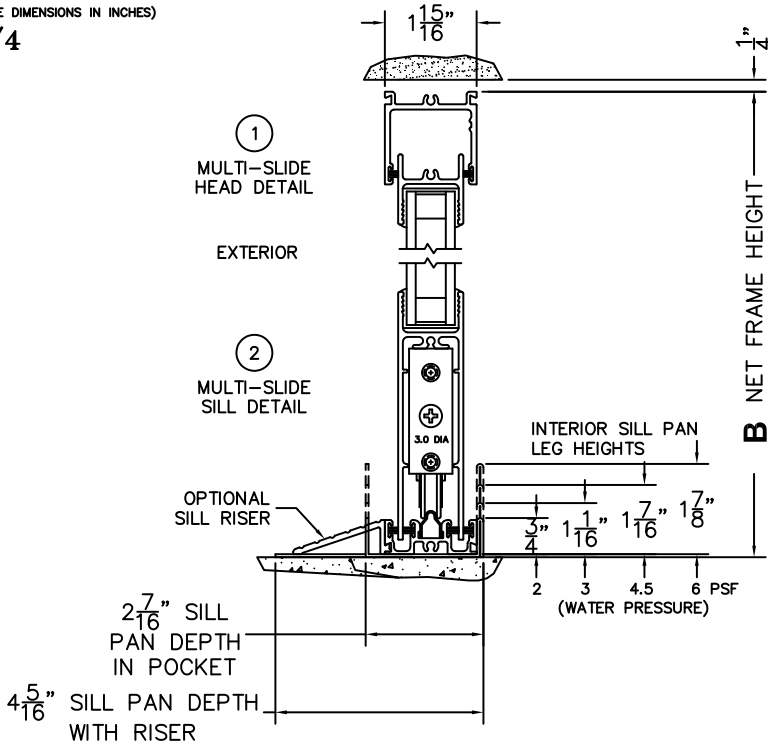

CALCULATED VALUES (FLEETWOOD SUPPLIED)

C(POCKET WIDTH)

D(NET FRAME WIDTH)

NOTES:

(USE RULER TO SCALE DIMENSIONS IN INCHES)

SCALE: 1/4

*NOTES:

- 1) WHEN CONSTRUCTING POCKET NOTE THAT DAYLIGHT WIDTH DOES NOT INCLUDE 1" SET BACK FOR POST INTERLOCKER.
- 2) TO ALLOW FUTURE REMOVAL OF PANEL THE INSTALLER MUST BUILD A FALSE WALL.