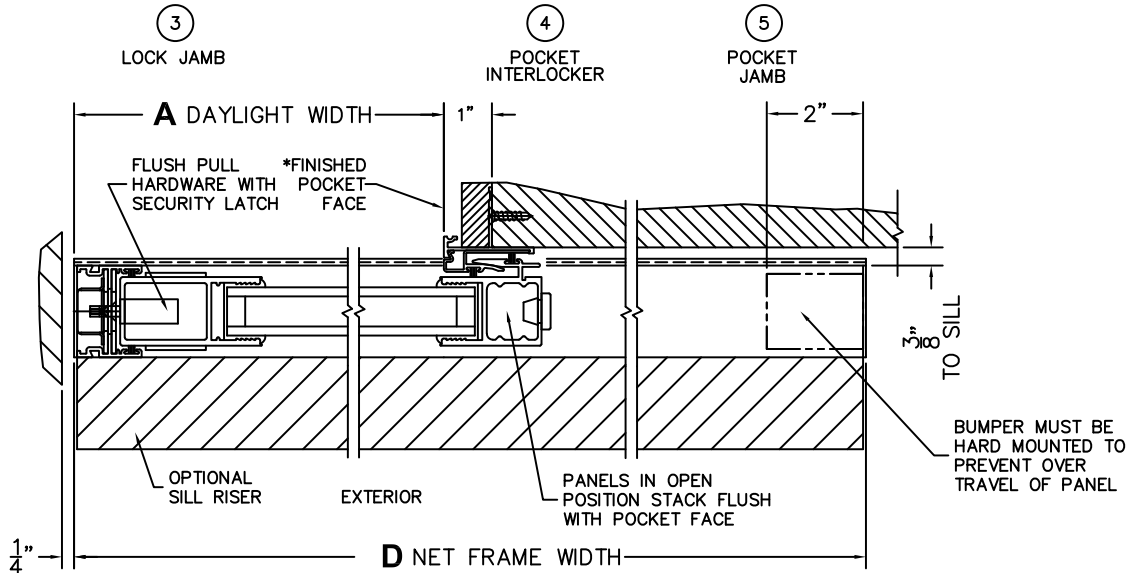

CALCULATED VALUES (FLEETWOOD SUPPLIED)

C(POCKET WIDTH)

N/A

D(NET FRAME WIDTH)

NOTES:

(USE RULER TO SCALE DIMENSIONS IN INCHES)

SCALE: 1/4

*CAUTION: WHEN CONSTRUCTING POCKET NOTE THAT DAYLIGHT WIDTH DOES NOT INCLUDE 1" SET BACK FOR POST INTERLOCKER.