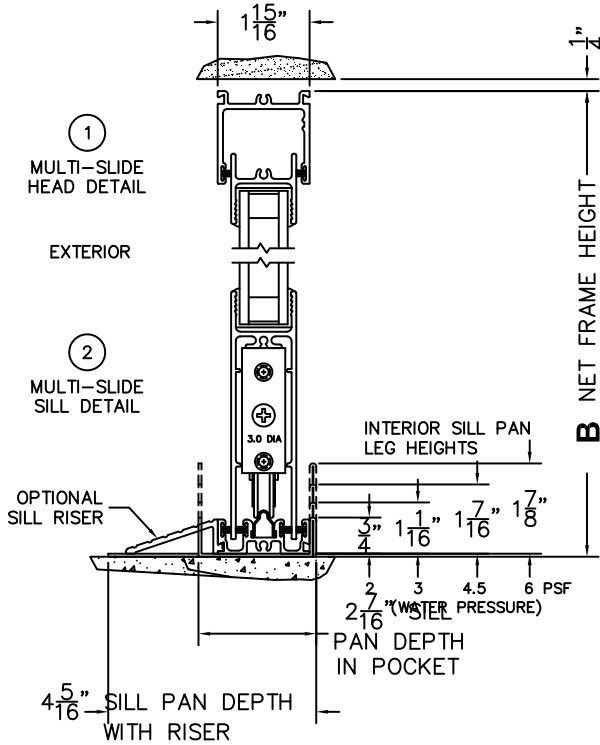

CALCULATED VALUES (FLEETWOOD SUPPLIED)

C(POCKET WIDTH)

N/A

D(NET FRAME WIDTH)

NOTES:

(USE RULER TO SCALE DIMENSIONS IN INCHES)

SCALE: 1/4

*CAUTION: WHEN CONSTRUCTING POCKET NOTE THAT DAYLIGHT WIDTH DOES NOT INCLUDE 1" SET BACK FOR POST INTERLOCKER.