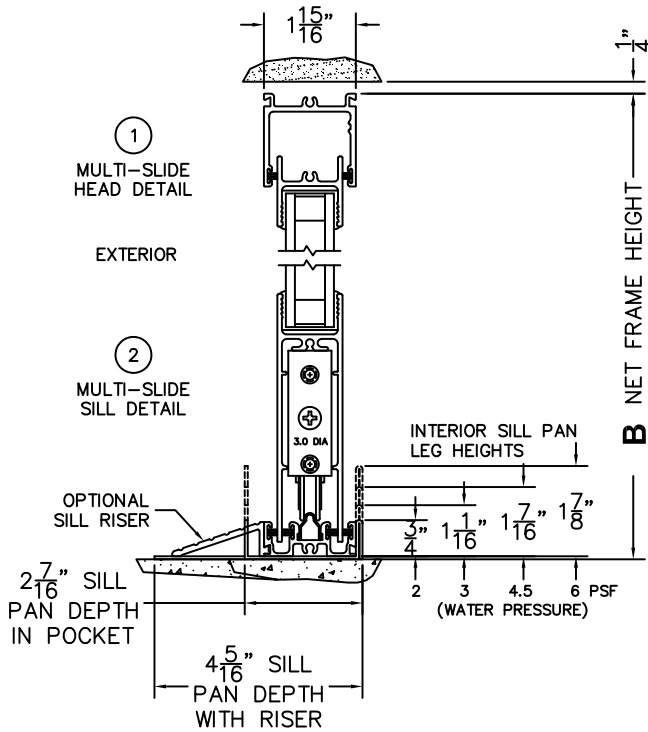

CALCULATED VALUES (FLEETWOOD SUPPLIED)

C(POCKET WIDTH)

D(NET FRAME WIDTH)

NOTES:

(USE RULER TO SCALE DIMENSIONS IN INCHES)

SCALE: 1/4

*CAUTION: WHEN CONSTRUCTING POCKET NOTE THAT DAYLIGHT WIDTH DOES NOT INCLUDE 1" SET BACK FOR POST INTERLOCKER.