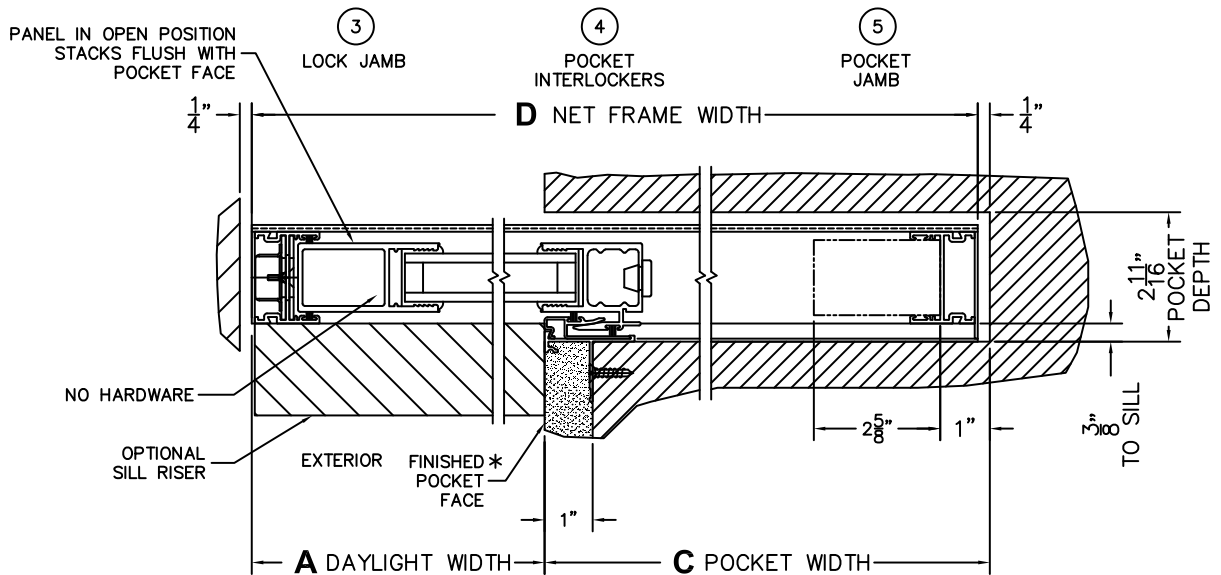

CALCULATED VALUES (FLEETWOOD SUPPLIED)

C(POCKET WIDTH)

D(NET FRAME WIDTH)

NOTES:

(USE RULER TO SCALE DIMENSIONS IN INCHES)

SCALE: 1/4

*CAUTION: WHEN CONSTRUCTING POCKET NOTE THAT DAYLIGHT WIDTH DOES NOT INCLUDE 1" SET BACK FOR POST INTERLOCKER.