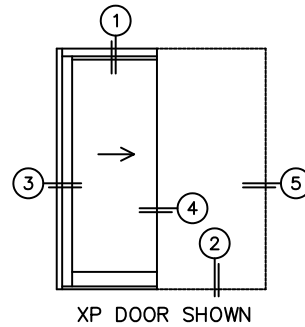

CALCULATED VALUES (FLEETWOOD SUPPLIED)

C(POCKET WIDTH)

D(NET FRAME WIDTH)

NOTES:

(USE RULER TO SCALE DIMENSIONS IN INCHES)

SCALE: 1/4

*CAUTION: WHEN CONSTRUCTING POCKET NOTE THAT DAYLIGHT WIDTH DOES NOT INCLUDE 1" SET BACK FOR POST INTERLOCKER.