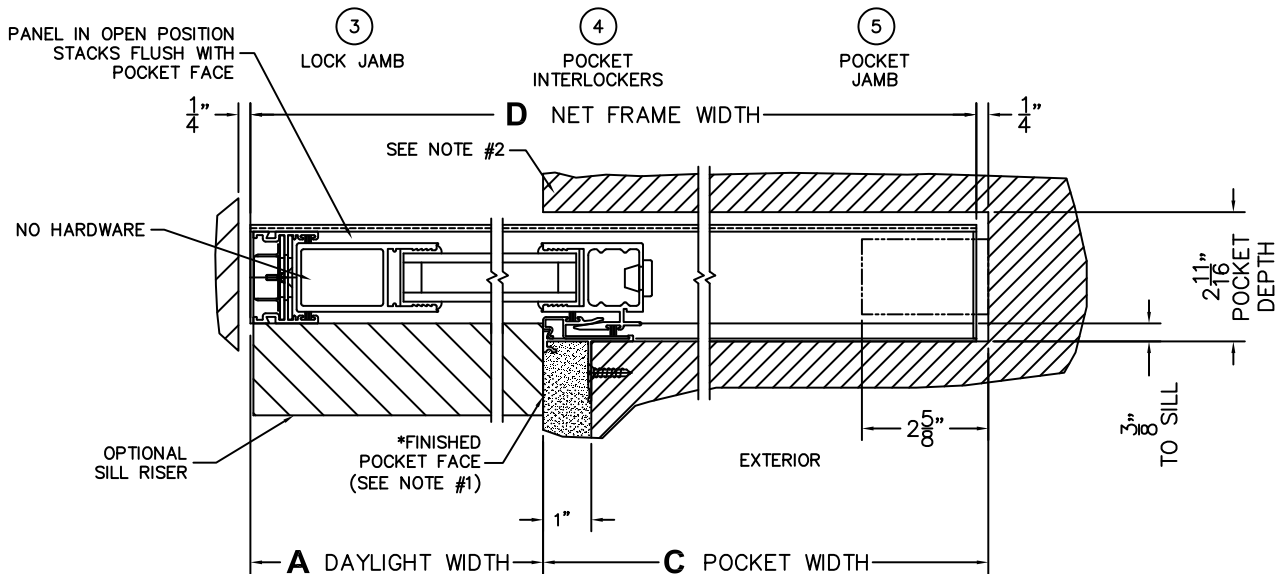

CALCULATED VALUES (FLEETWOOD SUPPLIED)

C(POCKET WIDTH)

D(NET FRAME WIDTH)

NOTES:

(USE RULER TO SCALE DIMENSIONS IN INCHES)

SCALE: 1/4

XP DOOR SHOWN

*NOTES:

- 1) WHEN CONSTRUCTING POCKET NOTE THAT DAYLIGHT WIDTH DOES NOT INCLUDE 1" SET BACK FOR POST INTERLOCKER.
- 2) TO ALLOW FUTURE REMOVAL OF PANEL THE INSTALLER MUST BUILD A FALSE WALL.