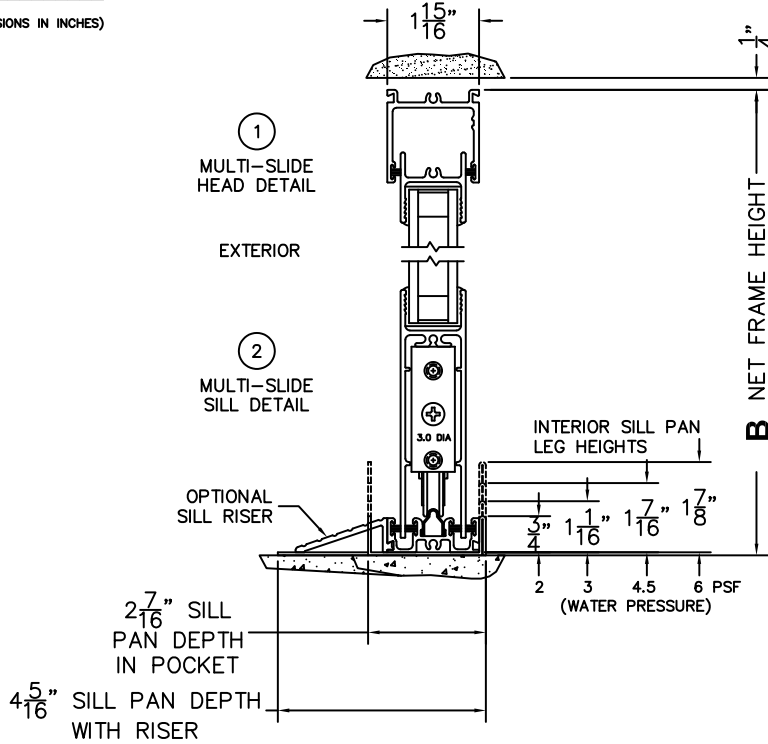

CALCULATED VALUES (FLEETWOOD SUPPLIED)

C(POCKET WIDTH)

D(NET FRAME WIDTH)

NOTES:

(USE RULER TO SCALE DIMENSIONS IN INCHES)

SCALE: 1/4

XP DOOR SHOWN

*NOTES:

- 1) WHEN CONSTRUCTING POCKET NOTE THAT DAYLIGHT WIDTH DOES NOT INCLUDE 1" SET BACK FOR POST INTERLOCKER.
- 2) TO ALLOW FUTURE REMOVAL OF PANEL THE INSTALLER MUST BUILD A FALSE WALL.