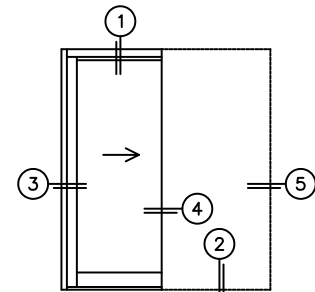

CALCULATED VALUES (FLEETWOOD SUPPLIED)

C(POCKET WIDTH)

D(NET FRAME WIDTH)

NOTES:

(USE RULER TO SCALE DIMENSIONS IN INCHES)

SCALE: 1/4

XP DOOR SHOWN

*NOTES:

- 1) WHEN CONSTRUCTING POCKET NOTE THAT DAYLIGHT WIDTH DOES NOT INCLUDE 1" SET BACK FOR POST INTERLOCKER.
- 2) TO ALLOW FUTURE REMOVAL OF PANEL THE INSTALLER MUST BUILD A FALSE WALL.