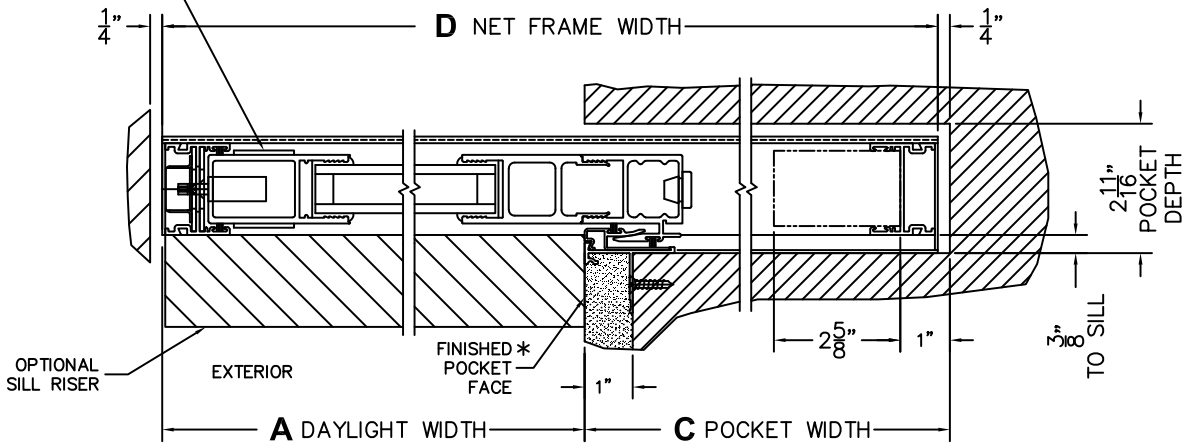

FLEETWOOD
WINDOWS & DOORS
FleetwoodUSA.com

NORWOOD 3070EX M/S
XP CUSTOM CONFIGURATION
NO SCREENS

ORDER NO.:

ITEM NO.:

REQUIRED DEALER INFO.

A(DAYLIGHT WIDTH)

B(NET FRAME HEIGHT)

SILL PAN HEIGHT (INTERIOR LEG)
(3/4", 1-1/16", 1-7/16" OR 1-7/8")

CALCULATED VALUES (FLEETWOOD SUPPLIED)

C(POCKET WIDTH)

D(NET FRAME WIDTH)

NOTES:

(USE RULER TO SCALE DIMENSIONS IN INCHES)

SCALE: 1/4

PANEL IN OPEN POSITION STACKS FLUSH WITH POCKET FACE

③ LOCK JAMB

④ POCKET INTERLOCKERS

⑤ POCKET JAMB

1/4" **D** NET FRAME WIDTH 1/4"

*CAUTION: WHEN CONSTRUCTING POCKET NOTE THAT DAYLIGHT WIDTH DOES NOT INCLUDE 1" SET BACK FOR POST INTERLOCKER.