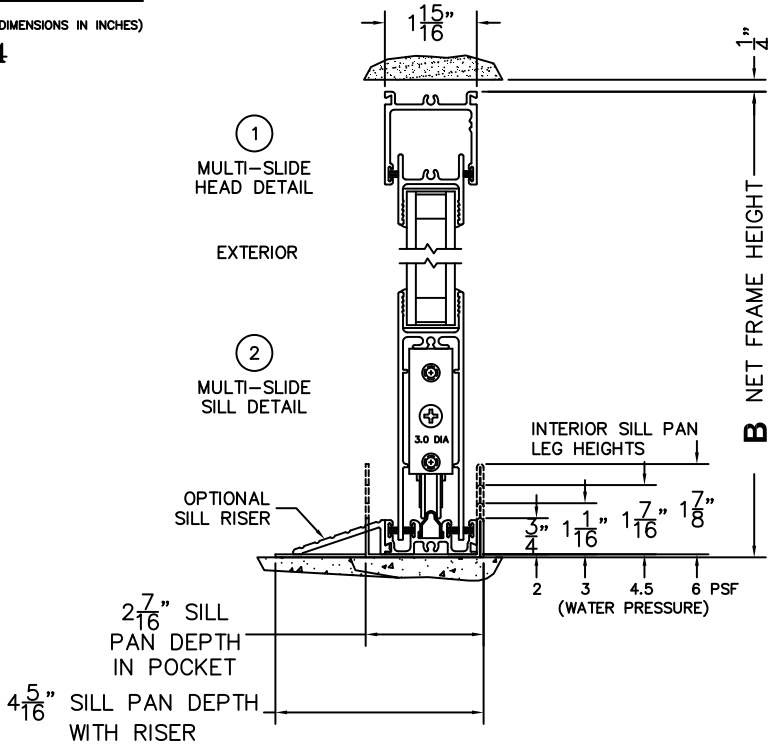

CALCULATED VALUES (FLEETWOOD SUPPLIED)

C(POCKET WIDTH)

D(NET FRAME WIDTH)

NOTES:

(USE RULER TO SCALE DIMENSIONS IN INCHES)

SCALE: 1/4

PANEL IN OPEN POSITION STACKS FLUSH WITH POCKET FACE

③ LOCK JAMB

④ POCKET INTERLOCKERS

⑤ POCKET JAMB

1/4" **D** NET FRAME WIDTH 1/4"

*CAUTION: WHEN CONSTRUCTING POCKET NOTE THAT DAYLIGHT WIDTH DOES NOT INCLUDE 1" SET BACK FOR POST INTERLOCKER.