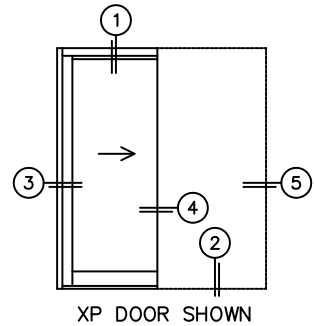

FLEETWOOD
WINDOWS & DOORS
FleetwoodUSA.com

NORWOOD 3070EX M/S
XP CUSTOM CONFIGURATION
NO SCREENS

ORDER NO.:

ITEM NO.:

REQUIRED DEALER INFO.

A(DAYLIGHT WIDTH)

B(NET FRAME HEIGHT)

SILL PAN HEIGHT (INTERIOR LEG)
(3/4", 1-1/16", 1-7/16" OR 1-7/8")

CALCULATED VALUES (FLEETWOOD SUPPLIED)

C(POCKET WIDTH)

D(NET FRAME WIDTH)

NOTES:

(USE RULER TO SCALE DIMENSIONS IN INCHES)

SCALE: 1/4

PANEL IN OPEN POSITION STACKS FLUSH WITH POCKET FACE

③ LOCK JAMB

④ POCKET INTERLOCKERS

⑤ POCKET JAMB

1/4" **D** NET FRAME WIDTH 1/4"

*CAUTION: WHEN CONSTRUCTING POCKET NOTE THAT DAYLIGHT WIDTH DOES NOT INCLUDE 1" SET BACK FOR POST INTERLOCKER.