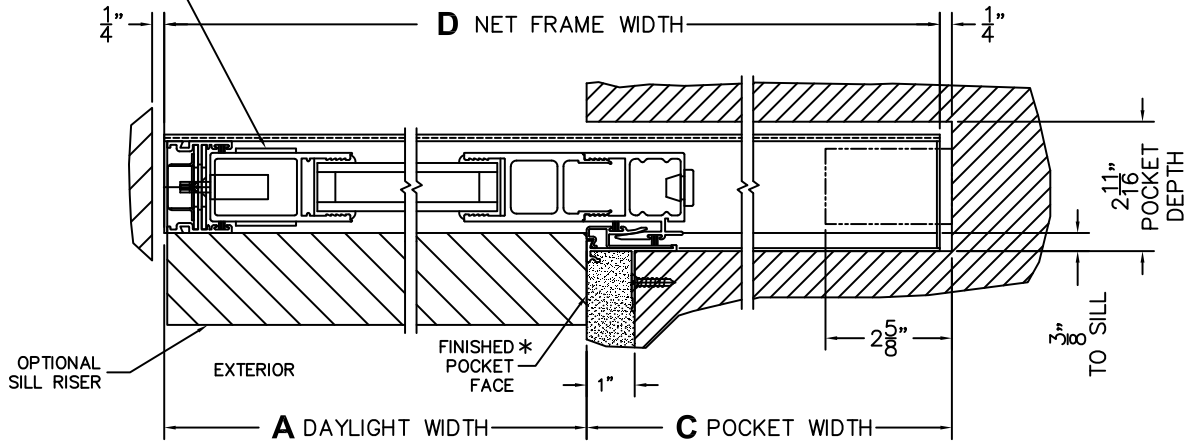

CALCULATED VALUES (FLEETWOOD SUPPLIED)

C(POCKET WIDTH)

D(NET FRAME WIDTH)

NOTES:

(USE RULER TO SCALE DIMENSIONS IN INCHES)

SCALE: 1/4

PANEL IN OPEN POSITION STACKS FLUSH WITH POCKET FACE

③ LOCK JAMB

④ POCKET INTERLOCKERS

⑤ POCKET JAMB

*CAUTION: WHEN CONSTRUCTING POCKET NOTE THAT DAYLIGHT WIDTH DOES NOT INCLUDE 1" SET BACK FOR POST INTERLOCKER.