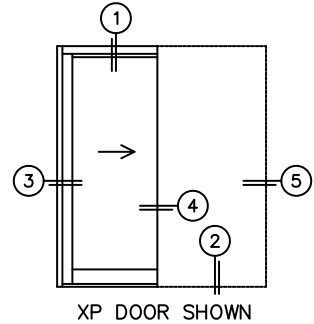

FLEETWOOD
WINDOWS & DOORS
FleetwoodUSA.com

NORWOOD 3070EX M/S
XP CUSTOM CONFIGURATION
NO SCREENS

ORDER NO.:

ITEM NO.:

REQUIRED DEALER INFO.

A(DAYLIGHT WIDTH)

B(NET FRAME HEIGHT)

SILL PAN HEIGHT (INTERIOR LEG)
(3/4", 1-1/16", 1-7/16" OR 1-7/8")

CALCULATED VALUES (FLEETWOOD SUPPLIED)

C(POCKET WIDTH)

D(NET FRAME WIDTH)

NOTES:

(USE RULER TO SCALE DIMENSIONS IN INCHES)

SCALE: 1/4

PANEL IN OPEN POSITION STACKS FLUSH WITH POCKET FACE

③ LOCK JAMB