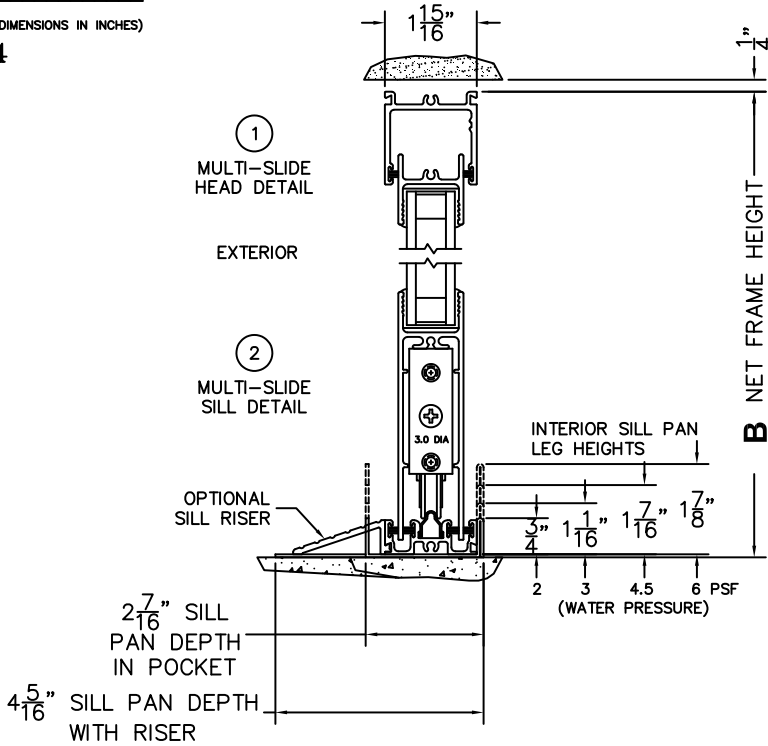

CALCULATED VALUES (FLEETWOOD SUPPLIED)

C(POCKET WIDTH)

D(NET FRAME WIDTH)

NOTES:

(USE RULER TO SCALE DIMENSIONS IN INCHES)

SCALE: 1/4

PANEL IN OPEN POSITION STACKS FLUSH WITH POCKET FACE

③ LOCK JAMB

④ POCKET INTERLOCKERS

⑤ POCKET JAMB

*CAUTION: WHEN CONSTRUCTING POCKET NOTE THAT DAYLIGHT WIDTH DOES NOT INCLUDE 1" SET BACK FOR POST INTERLOCKER.