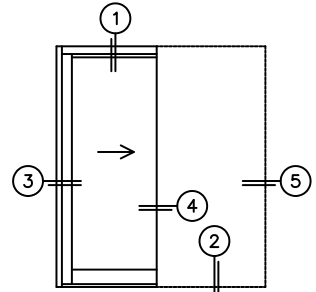

CALCULATED VALUES (FLEETWOOD SUPPLIED)

C(POCKET WIDTH)

D(NET FRAME WIDTH)

NOTES:

(USE RULER TO SCALE DIMENSIONS IN INCHES)

SCALE: 1/4

XP DOOR SHOWN

*CAUTION: WHEN CONSTRUCTING POCKET NOTE THAT DAYLIGHT WIDTH DOES NOT INCLUDE 1" SET BACK FOR POST INTERLOCKER.