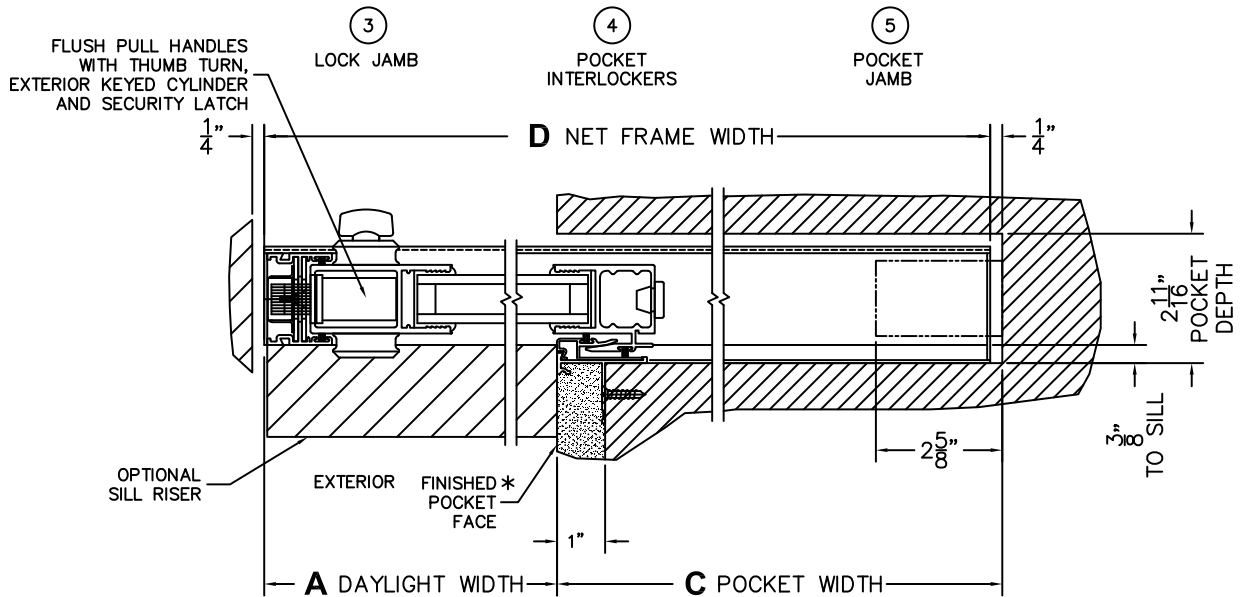

CALCULATED VALUES (FLEETWOOD SUPPLIED)

C(POCKET WIDTH)

D(NET FRAME WIDTH)

NOTES:

(USE RULER TO SCALE DIMENSIONS IN INCHES)

SCALE: 1/4

XP DOOR SHOWN

*CAUTION: WHEN CONSTRUCTING POCKET NOTE THAT DAYLIGHT WIDTH DOES NOT INCLUDE 1" SET BACK FOR POST INTERLOCKER.