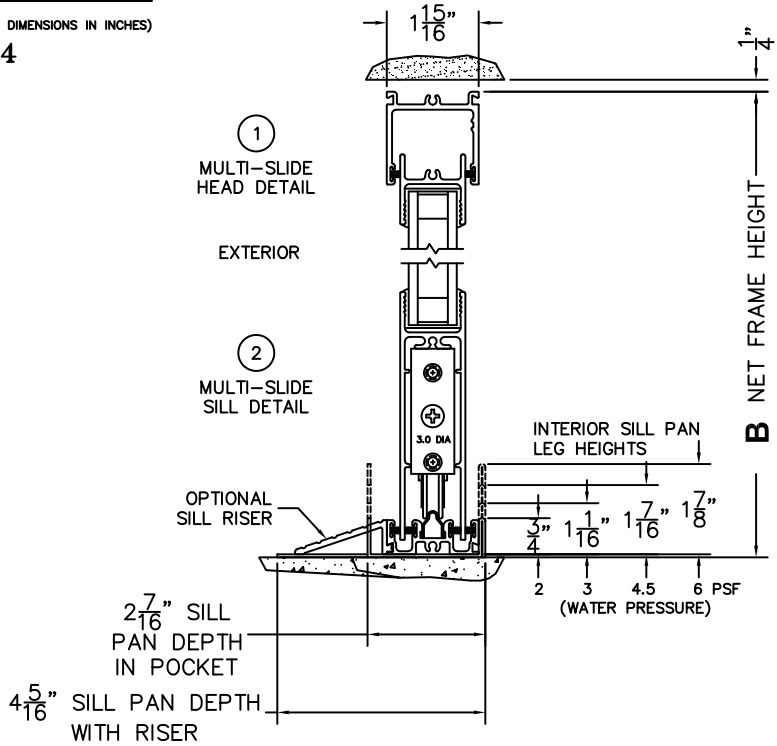

CALCULATED VALUES (FLEETWOOD SUPPLIED)

C(POCKET WIDTH)

D(NET FRAME WIDTH)

NOTES:

(USE RULER TO SCALE DIMENSIONS IN INCHES)

SCALE: 1/4

XP DOOR SHOWN

*CAUTION: WHEN CONSTRUCTING POCKET NOTE THAT DAYLIGHT WIDTH DOES NOT INCLUDE 1" SET BACK FOR POST INTERLOCKER.