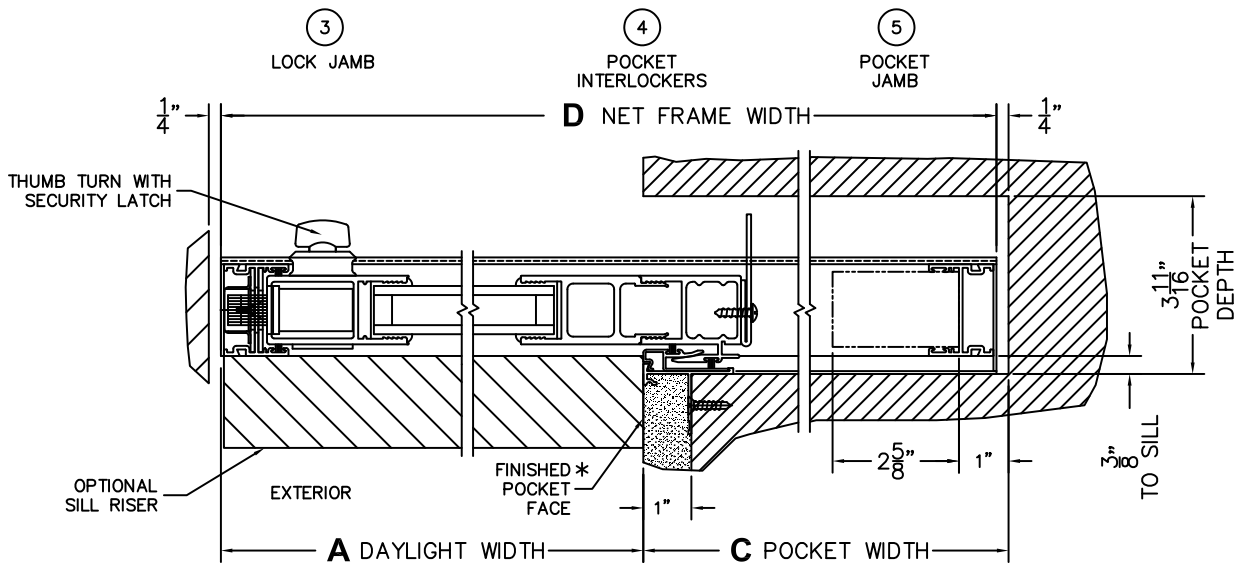

CALCULATED VALUES (FLEETWOOD SUPPLIED)

C(POCKET WIDTH)

D(NET FRAME WIDTH)

NOTES:

(USE RULER TO SCALE DIMENSIONS IN INCHES)

SCALE: 1/4

*CAUTION: WHEN CONSTRUCTING POCKET NOTE THAT DAYLIGHT WIDTH DOES NOT INCLUDE 1" SET BACK FOR POST INTERLOCKER.