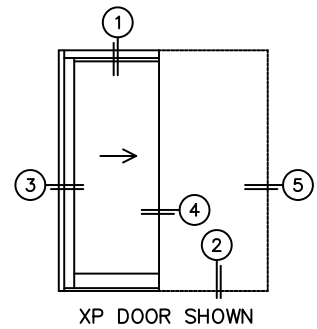

CALCULATED VALUES (FLEETWOOD SUPPLIED)

C(POCKET WIDTH)

D(NET FRAME WIDTH)

NOTES:

(USE RULER TO SCALE DIMENSIONS IN INCHES)

SCALE: 1/4

*CAUTION: WHEN CONSTRUCTING POCKET NOTE THAT DAYLIGHT WIDTH DOES NOT INCLUDE 1" SET BACK FOR POST INTERLOCKER.