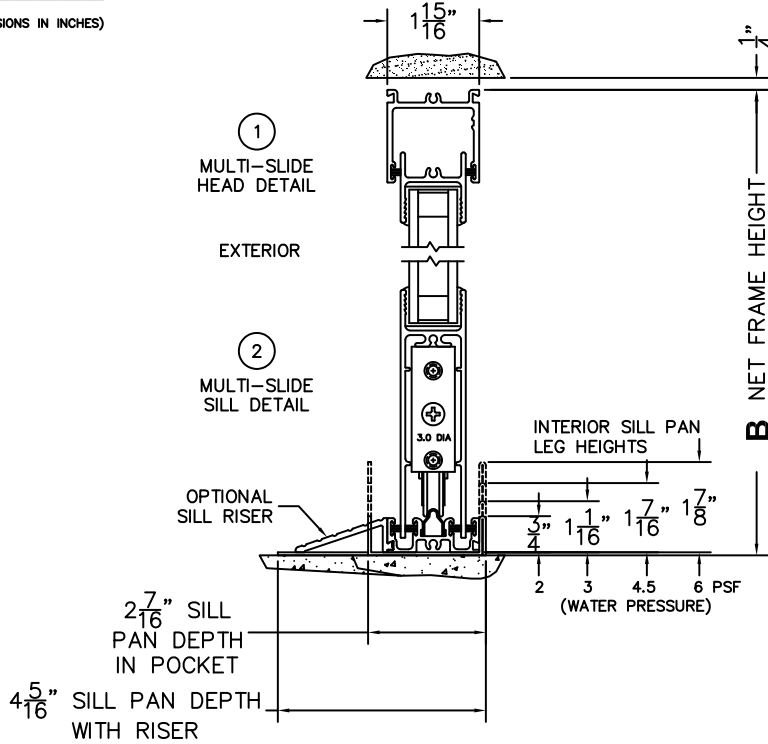

CALCULATED VALUES (FLEETWOOD SUPPLIED)

C(POCKET WIDTH)

D(NET FRAME WIDTH)

NOTES:

(USE RULER TO SCALE DIMENSIONS IN INCHES)

SCALE: 1/4

*CAUTION: WHEN CONSTRUCTING POCKET NOTE THAT DAYLIGHT WIDTH DOES NOT INCLUDE 1" SET BACK FOR POST INTERLOCKER.