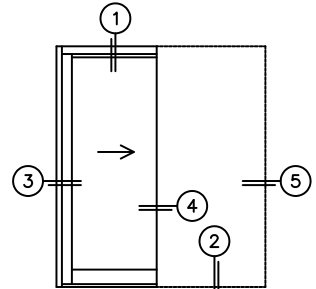

FLEETWOOD
WINDOWS & DOORS
FleetwoodUSA.com

NORWOOD 3070EX M/S
XP CUSTOM CONFIGURATION
NO SCREENS

ORDER NO.:

ITEM NO.:

REQUIRED DEALER INFO.

A(DAYLIGHT WIDTH)

B(NET FRAME HEIGHT)

SILL PAN HEIGHT (INTERIOR LEG)
(3/4", 1-1/16", 1-7/16" OR 1-7/8")

CALCULATED VALUES (FLEETWOOD SUPPLIED)

C(POCKET WIDTH)

D(NET FRAME WIDTH)

NOTES:

(USE RULER TO SCALE DIMENSIONS IN INCHES)

SCALE: 1/4