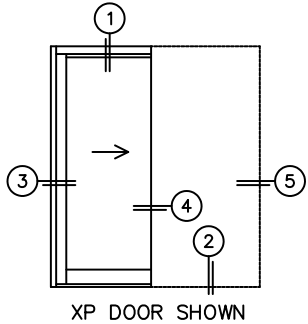

FLEETWOOD
WINDOWS & DOORS
FleetwoodUSA.com

NORWOOD 3070EX M/S
XP CUSTOM CONFIGURATION
NO SCREENS

ORDER NO.:

ITEM NO.:

REQUIRED DEALER INFO.

A(DAYLIGHT WIDTH)

B(NET FRAME HEIGHT)

SILL PAN HEIGHT (INTERIOR LEG)
(3/4", 1-1/16", 1-7/16" OR 1-7/8")

CALCULATED VALUES (FLEETWOOD SUPPLIED)

C(POCKET WIDTH)

D(NET FRAME WIDTH)

NOTES:

(USE RULER TO SCALE DIMENSIONS IN INCHES)

SCALE: 1/4

3 LOCK JAMB

4 POCKET INTERLOCKERS

5 POCKET JAMB

*CAUTION: WHEN CONSTRUCTING POCKET NOTE THAT DAYLIGHT WIDTH DOES NOT INCLUDE 1" SET BACK FOR POST INTERLOCKER.