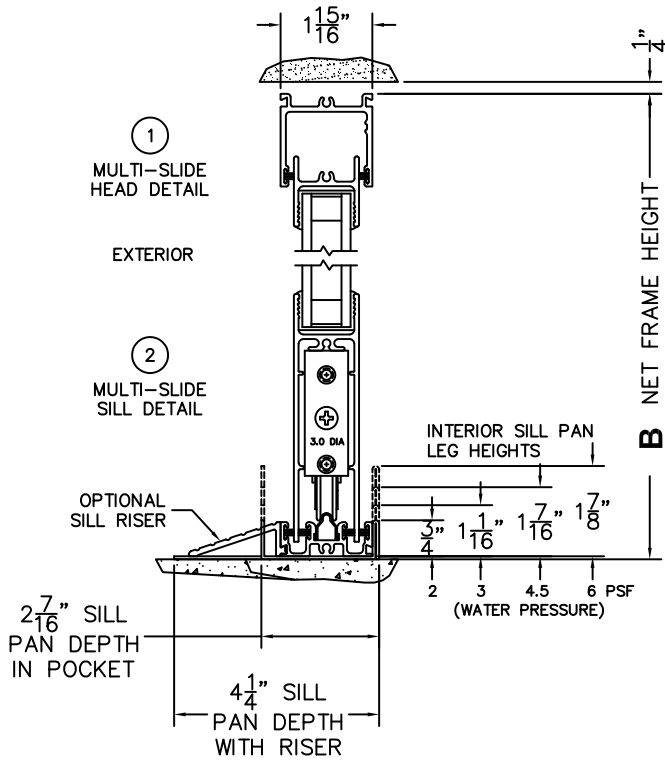

CALCULATED VALUES (FLEETWOOD SUPPLIED)

C(POCKET WIDTH)

D(NET FRAME WIDTH)

NOTES:

(USE RULER TO SCALE DIMENSIONS IN INCHES)

SCALE: 1/4

3 LOCK JAMB

4 POCKET INTERLOCKERS

5 POCKET JAMB

*CAUTION: WHEN CONSTRUCTING POCKET NOTE THAT DAYLIGHT WIDTH DOES NOT INCLUDE 1" SET BACK FOR POST INTERLOCKER.