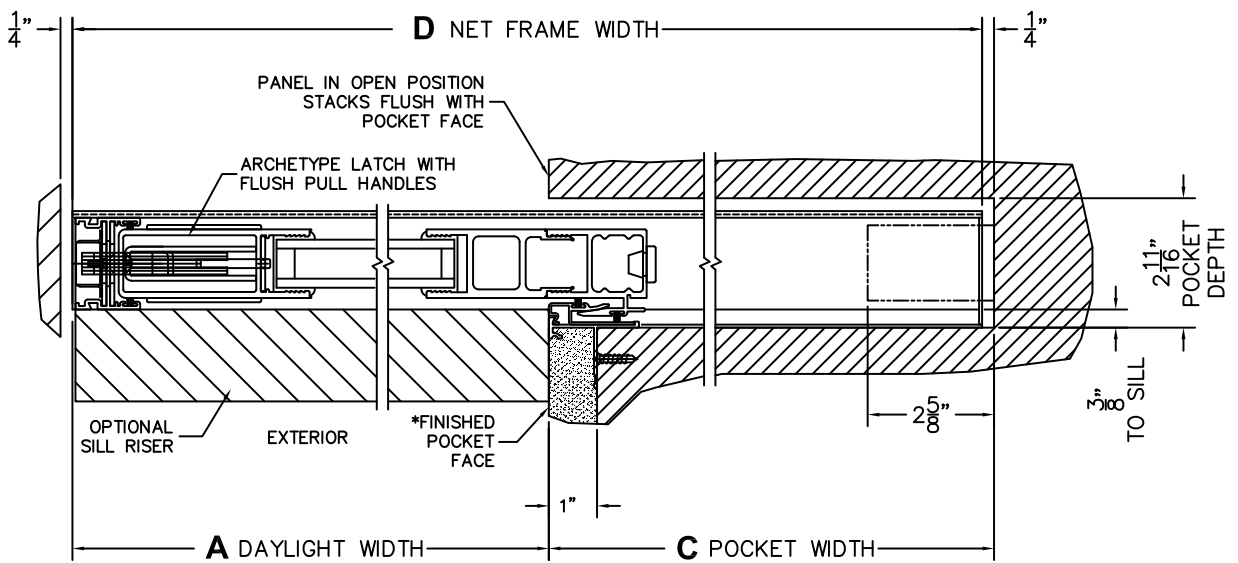

CALCULATED VALUES (FLEETWOOD SUPPLIED)

C(POCKET WIDTH)

D(NET FRAME WIDTH)

NOTES:

(USE RULER TO SCALE DIMENSIONS IN INCHES)

SCALE: 1/4

3 LOCK JAMB

4 POCKET INTERLOCKERS

5 POCKET JAMB

*CAUTION: WHEN CONSTRUCTING POCKET NOTE THAT DAYLIGHT WIDTH DOES NOT INCLUDE 1" SET BACK FOR POST INTERLOCKER.