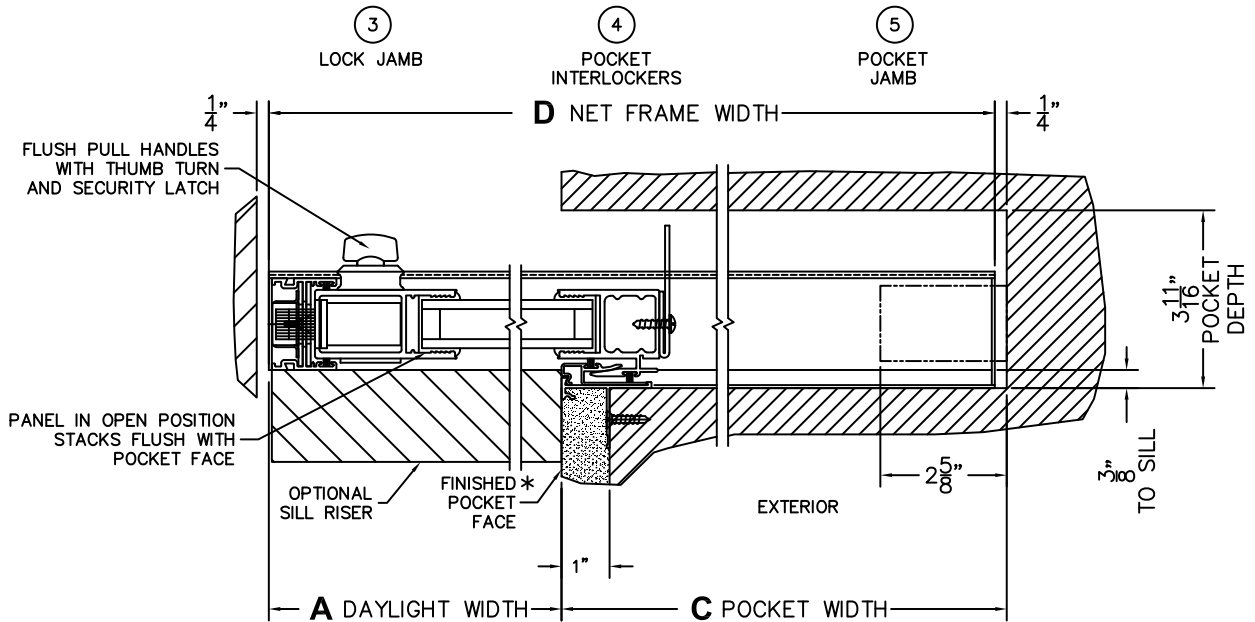

CALCULATED VALUES (FLEETWOOD SUPPLIED)

C(POCKET WIDTH)

D(NET FRAME WIDTH)

NOTES:

(USE RULER TO SCALE DIMENSIONS IN INCHES)

SCALE: 1/4

*CAUTION: WHEN CONSTRUCTING POCKET NOTE THAT DAYLIGHT WIDTH DOES NOT INCLUDE 1" SET BACK FOR POST INTERLOCKER.