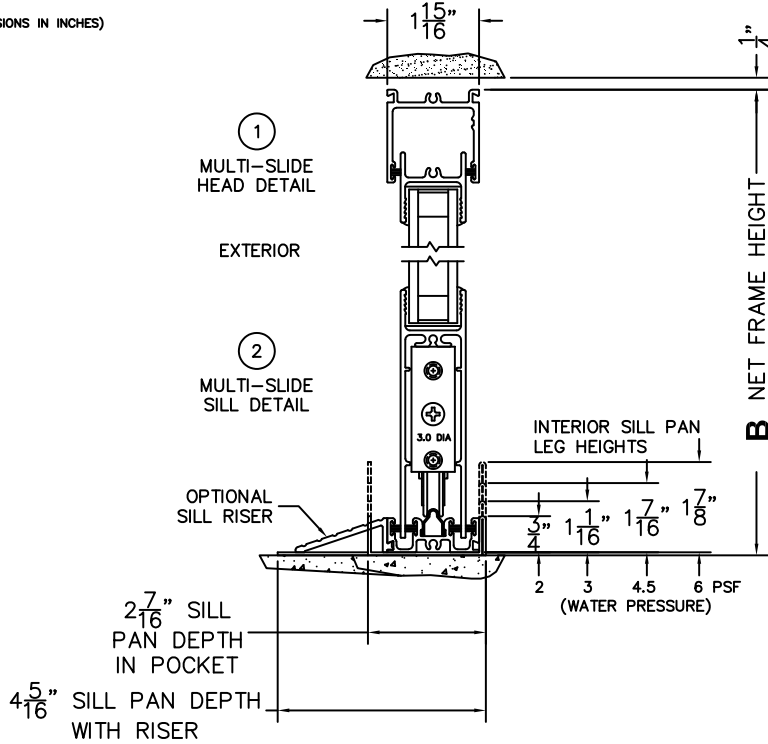

CALCULATED VALUES (FLEETWOOD SUPPLIED)

C(POCKET WIDTH)

D(NET FRAME WIDTH)

NOTES:

(USE RULER TO SCALE DIMENSIONS IN INCHES)

SCALE: 1/4

*CAUTION: WHEN CONSTRUCTING POCKET NOTE THAT DAYLIGHT WIDTH DOES NOT INCLUDE 1" SET BACK FOR POST INTERLOCKER.