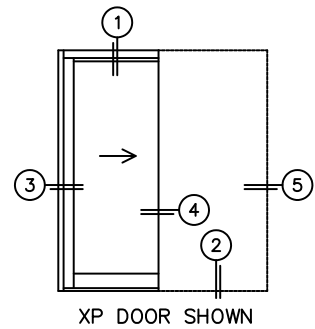

CALCULATED VALUES (FLEETWOOD SUPPLIED)

C(POCKET WIDTH)

D(NET FRAME WIDTH)

NOTES:

(USE RULER TO SCALE DIMENSIONS IN INCHES)

SCALE: 1/4

*CAUTION: WHEN CONSTRUCTING POCKET NOTE THAT DAYLIGHT WIDTH DOES NOT INCLUDE 1" SET BACK FOR POST INTERLOCKER.