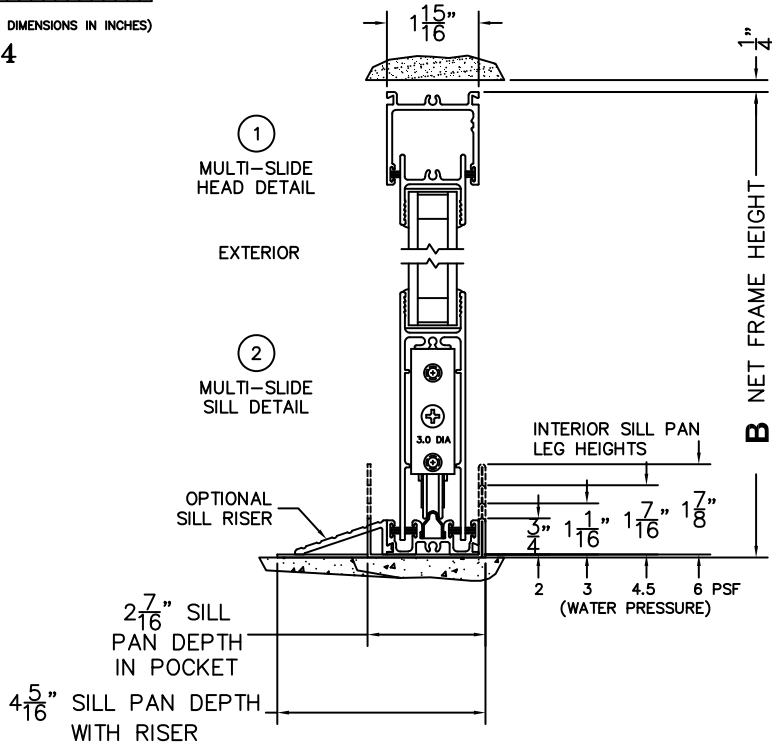

CALCULATED VALUES (FLEETWOOD SUPPLIED)

C(POCKET WIDTH)

D(NET FRAME WIDTH)

NOTES:

(USE RULER TO SCALE DIMENSIONS IN INCHES)

SCALE: 1/4

*NOTES:

- 1) WHEN CONSTRUCTING POCKET NOTE THAT DAYLIGHT WIDTH DOES NOT INCLUDE 1" SET BACK FOR POST INTERLOCKER.
- 2) TO ALLOW FUTURE REMOVAL OF PANEL THE INSTALLER MUST BUILD A FALSE WALL.