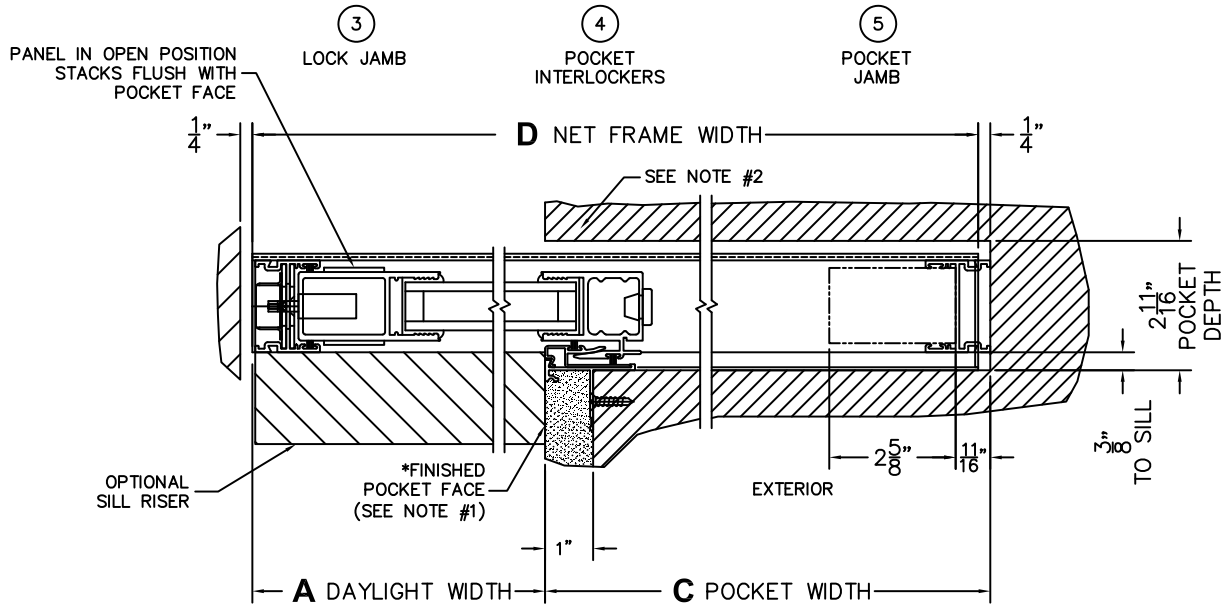

CALCULATED VALUES (FLEETWOOD SUPPLIED)

C(POCKET WIDTH)

D(NET FRAME WIDTH)

NOTES:

(USE RULER TO SCALE DIMENSIONS IN INCHES)

SCALE: 1/4

*NOTES:

- 1) WHEN CONSTRUCTING POCKET NOTE THAT DAYLIGHT WIDTH DOES NOT INCLUDE 1" SET BACK FOR POST INTERLOCKER.
- 2) TO ALLOW FUTURE REMOVAL OF PANEL THE INSTALLER MUST BUILD A FALSE WALL.