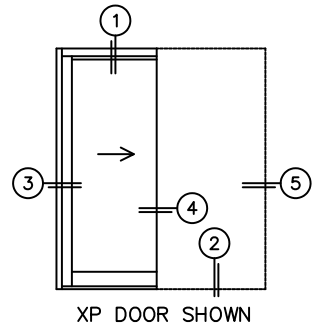

CALCULATED VALUES (FLEETWOOD SUPPLIED)

C(POCKET WIDTH)

D(NET FRAME WIDTH)

NOTES:

(USE RULER TO SCALE DIMENSIONS IN INCHES)

SCALE: 1/4

*NOTES:

- 1) WHEN CONSTRUCTING POCKET NOTE THAT DAYLIGHT WIDTH DOES NOT INCLUDE 1" SET BACK FOR POST INTERLOCKER.
- 2) TO ALLOW FUTURE REMOVAL OF PANEL THE INSTALLER MUST BUILD A FALSE WALL.