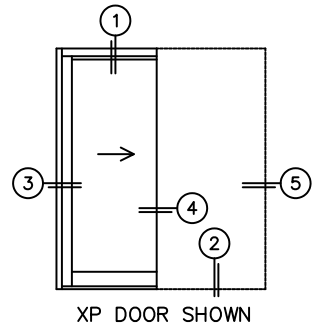

CALCULATED VALUES (FLEETWOOD SUPPLIED)

C(POCKET WIDTH)

D(NET FRAME WIDTH)

NOTES:

(USE RULER TO SCALE DIMENSIONS IN INCHES)

SCALE: 1/4

*NOTES:

- 1) WHEN CONSTRUCTING POCKET NOTE THAT DAYLIGHT WIDTH DOES NOT INCLUDE 1" SET BACK FOR POST INTERLOCKER.
- 2) TO ALLOW FUTURE REMOVAL OF PANEL THE INSTALLER MUST BUILD A FALSE WALL.