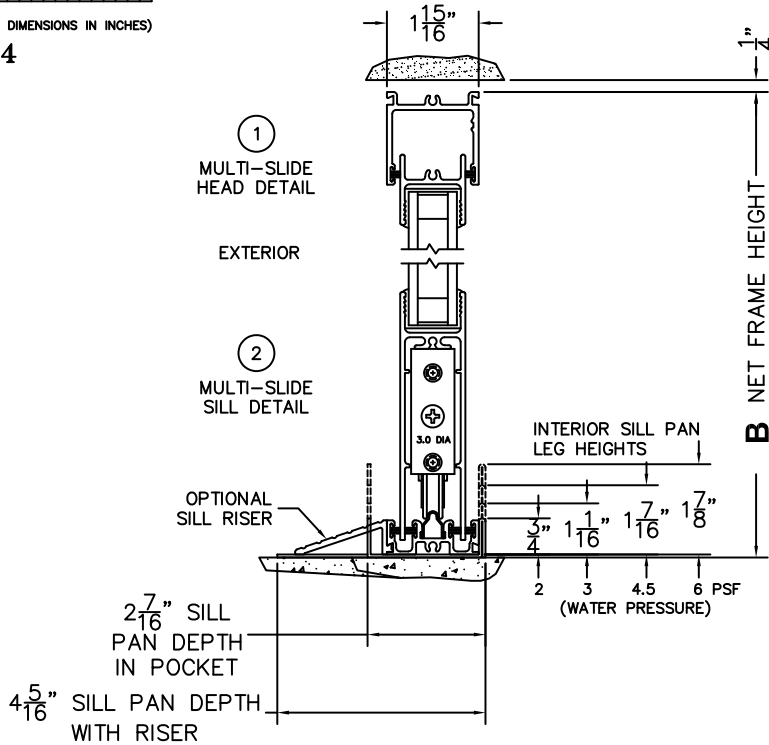

CALCULATED VALUES (FLEETWOOD SUPPLIED)

C(POCKET WIDTH)

D(NET FRAME WIDTH)

NOTES:

(USE RULER TO SCALE DIMENSIONS IN INCHES)

SCALE: 1/4

*NOTES:

- 1) WHEN CONSTRUCTING POCKET NOTE THAT DAYLIGHT WIDTH DOES NOT INCLUDE 1" SET BACK FOR POST INTERLOCKER.
- 2) TO ALLOW FUTURE REMOVAL OF PANEL THE INSTALLER MUST BUILD A FALSE WALL.