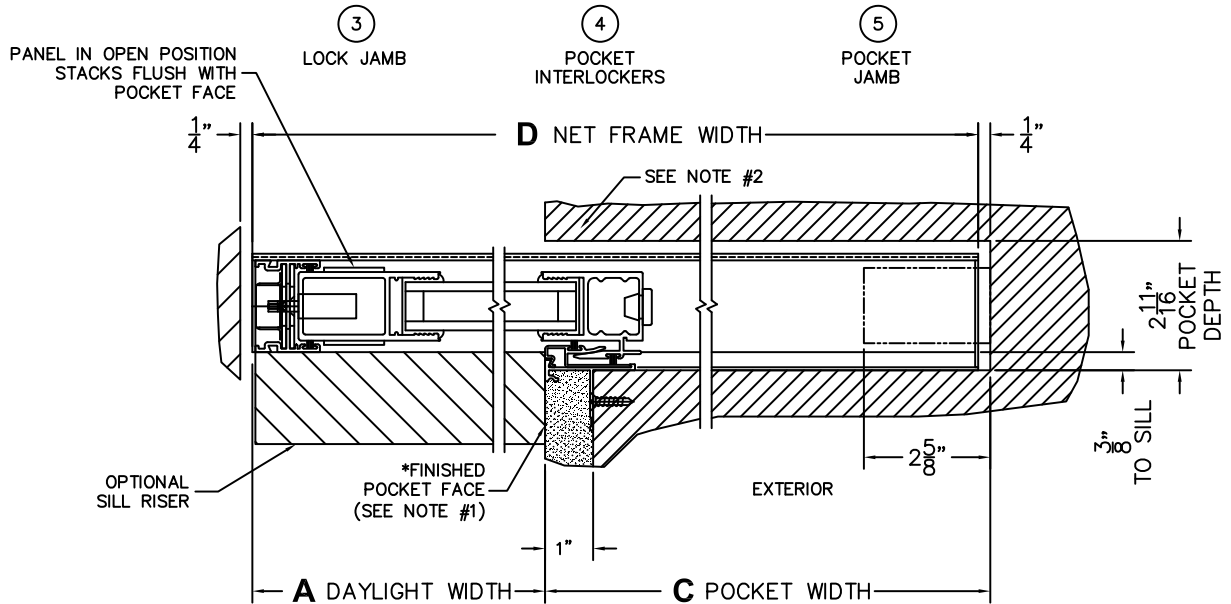

CALCULATED VALUES (FLEETWOOD SUPPLIED)

C(POCKET WIDTH)

D(NET FRAME WIDTH)

NOTES:

(USE RULER TO SCALE DIMENSIONS IN INCHES)

SCALE: 1/4

*NOTES:

- 1) WHEN CONSTRUCTING POCKET NOTE THAT DAYLIGHT WIDTH DOES NOT INCLUDE 1" SET BACK FOR POST INTERLOCKER.
- 2) TO ALLOW FUTURE REMOVAL OF PANEL THE INSTALLER MUST BUILD A FALSE WALL.