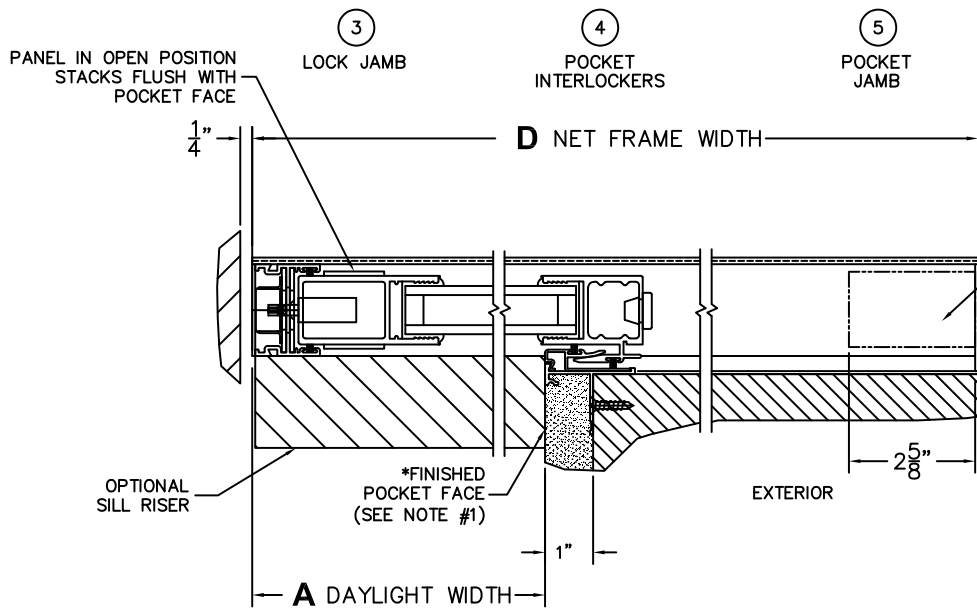

CALCULATED VALUES (FLEETWOOD SUPPLIED)

C(POCKET WIDTH)

D(NET FRAME WIDTH)

NOTES:

(USE RULER TO SCALE DIMENSIONS IN INCHES)

SCALE: 1/4

BUMPER TO BE FASTENED TO THE HEAD TRACK TO LIMIT TRAVEL OF PANEL. (BY CUSTOMER)

*CAUTION: WHEN CONSTRUCTING POCKET NOTE THAT DAYLIGHT WIDTH DOES NOT INCLUDE 1" SET BACK FOR POST INTERLOCKER.