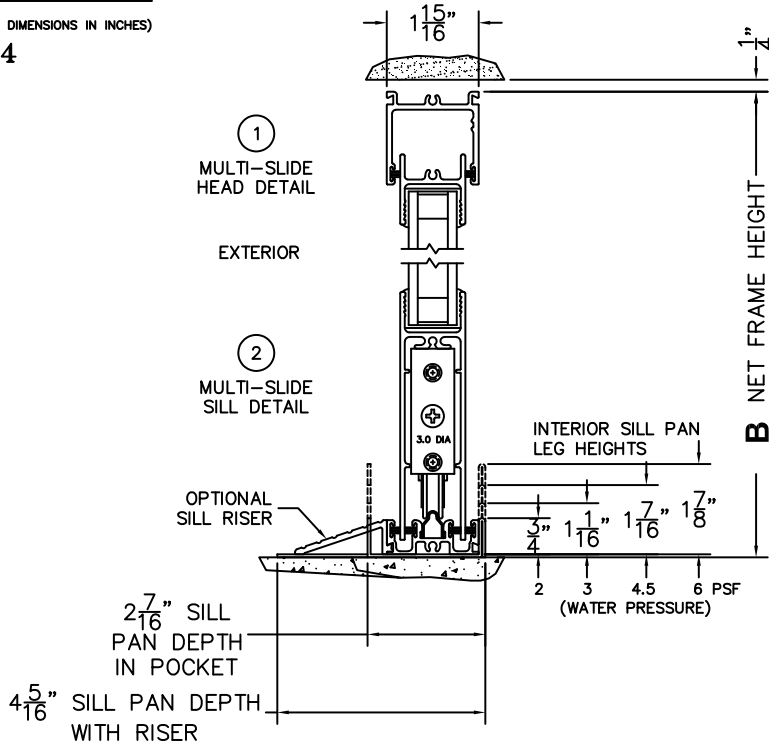

CALCULATED VALUES (FLEETWOOD SUPPLIED)

C(POCKET WIDTH)

D(NET FRAME WIDTH)

NOTES:

(USE RULER TO SCALE DIMENSIONS IN INCHES)

SCALE: 1/4

BUMPER TO BE FASTENED TO THE HEAD TRACK TO LIMIT TRAVEL OF PANEL. (BY CUSTOMER)

*CAUTION: WHEN CONSTRUCTING POCKET NOTE THAT DAYLIGHT WIDTH DOES NOT INCLUDE 1" SET BACK FOR POST INTERLOCKER.