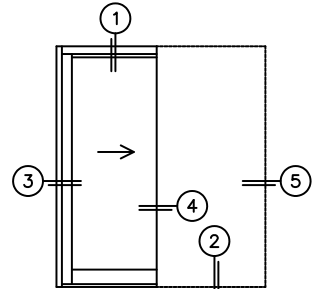

FLEETWOOD
WINDOWS & DOORS
FleetwoodUSA.com

NORWOOD 3070EX M/S
XP CUSTOM CONFIGURATION
NO SCREENS

ORDER NO.:

ITEM NO.:

REQUIRED DEALER INFO.

A(DAYLIGHT WIDTH)

B(NET FRAME HEIGHT)

SILL PAN HEIGHT (INTERIOR LEG)
(3/4", 1-1/16", 1-7/16" OR 1-7/8")

CALCULATED VALUES (FLEETWOOD SUPPLIED)

C(POCKET WIDTH)

D(NET FRAME WIDTH)

NOTES:

(USE RULER TO SCALE DIMENSIONS IN INCHES)

SCALE: 1/4

BUMPER TO BE FASTENED TO THE HEAD TRACK TO LIMIT TRAVEL OF PANEL. (BY CUSTOMER)

*CAUTION: WHEN CONSTRUCTING POCKET NOTE THAT DAYLIGHT WIDTH DOES NOT INCLUDE 1" SET BACK FOR POST INTERLOCKER.