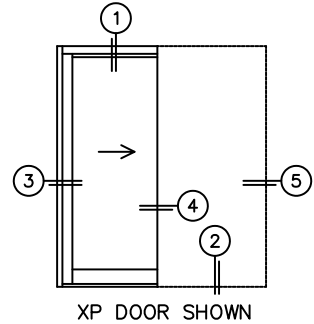

CALCULATED VALUES (FLEETWOOD SUPPLIED)

C(POCKET WIDTH)

D(NET FRAME WIDTH)

NOTES:

(USE RULER TO SCALE DIMENSIONS IN INCHES)

SCALE: 1/4

*CAUTION: WHEN CONSTRUCTING POCKET NOTE THAT DAYLIGHT WIDTH DOES NOT INCLUDE 1" SET BACK FOR POST INTERLOCKER.