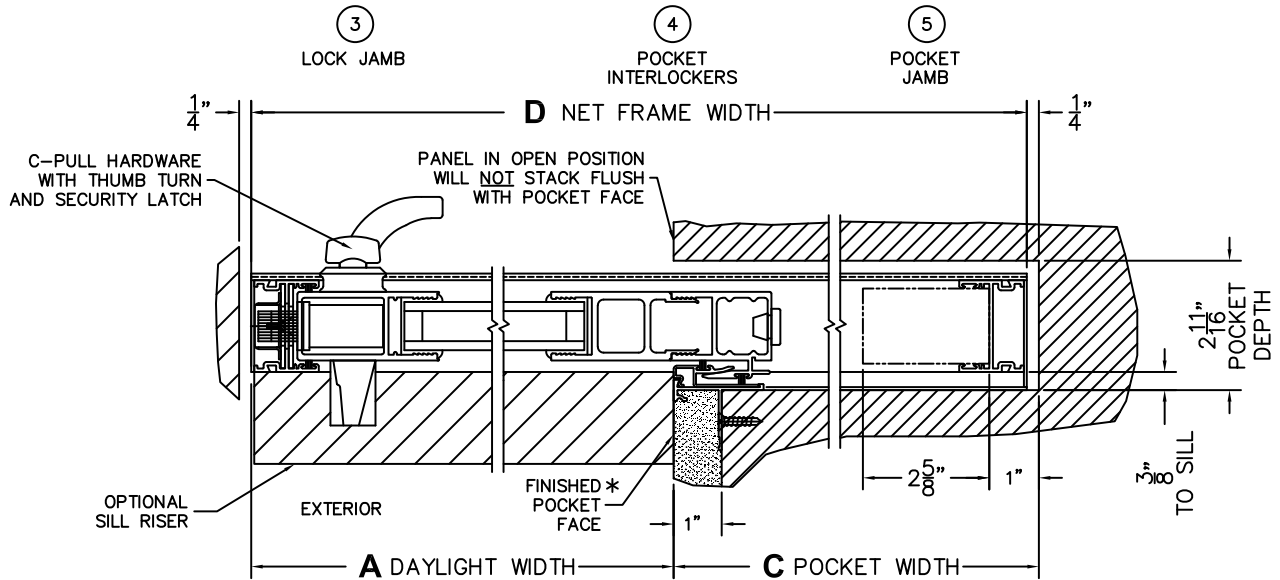

CALCULATED VALUES (FLEETWOOD SUPPLIED)

C(POCKET WIDTH)

D(NET FRAME WIDTH)

NOTES:

(USE RULER TO SCALE DIMENSIONS IN INCHES)

SCALE: 1/4

*CAUTION: WHEN CONSTRUCTING POCKET NOTE THAT DAYLIGHT WIDTH DOES NOT INCLUDE 1" SET BACK FOR POST INTERLOCKER.