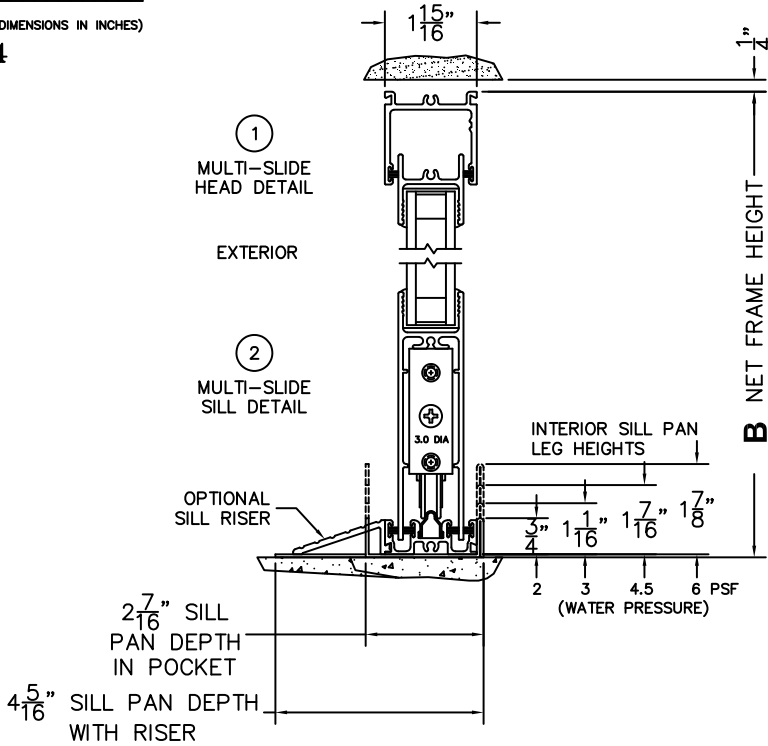

CALCULATED VALUES (FLEETWOOD SUPPLIED)

C(POCKET WIDTH)

D(NET FRAME WIDTH)

NOTES:

(USE RULER TO SCALE DIMENSIONS IN INCHES)

SCALE: 1/4

*CAUTION: WHEN CONSTRUCTING POCKET NOTE THAT DAYLIGHT WIDTH DOES NOT INCLUDE 1" SET BACK FOR POST INTERLOCKER.