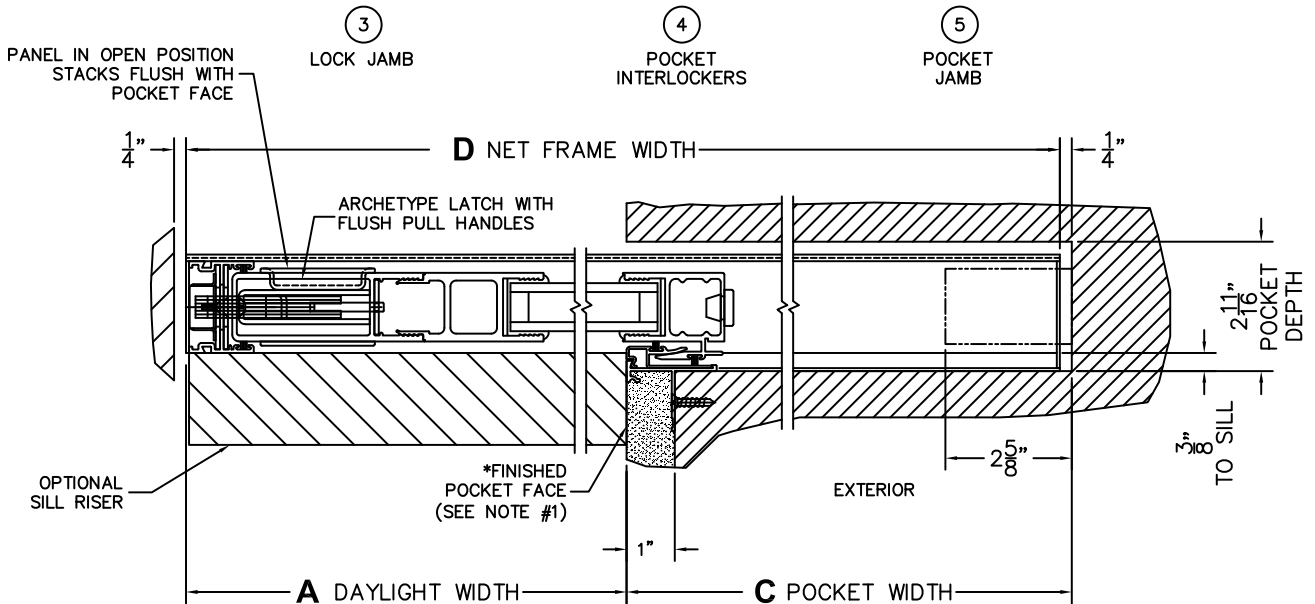

CALCULATED VALUES (FLEETWOOD SUPPLIED)

C(POCKET WIDTH)

D(NET FRAME WIDTH)

NOTES:

(USE RULER TO SCALE DIMENSIONS IN INCHES)

SCALE: 1/4

XP DOOR SHOWN

*CAUTION: WHEN CONSTRUCTING POCKET NOTE THAT DAYLIGHT WIDTH DOES NOT INCLUDE 1" SET BACK FOR POST INTERLOCKER.