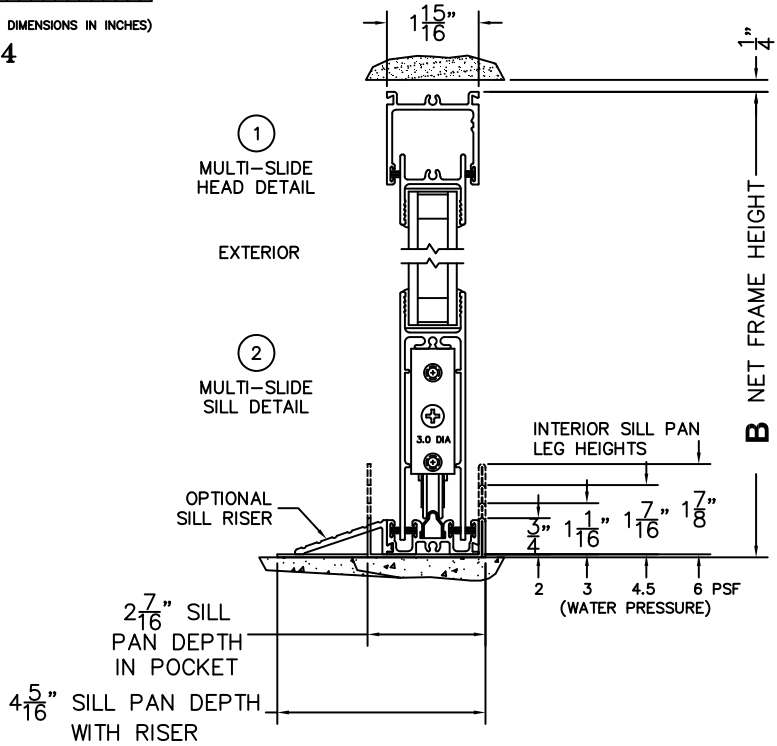

CALCULATED VALUES (FLEETWOOD SUPPLIED)

C(POCKET WIDTH)

D(NET FRAME WIDTH)

NOTES:

(USE RULER TO SCALE DIMENSIONS IN INCHES)

SCALE: 1/4

XP DOOR SHOWN

*CAUTION: WHEN CONSTRUCTING POCKET NOTE THAT DAYLIGHT WIDTH DOES NOT INCLUDE 1" SET BACK FOR POST INTERLOCKER.