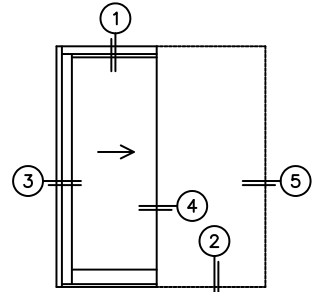

CALCULATED VALUES (FLEETWOOD SUPPLIED)

C(POCKET WIDTH)

D(NET FRAME WIDTH)

NOTES:

(USE RULER TO SCALE DIMENSIONS IN INCHES)

SCALE: 1/4

XP DOOR SHOWN

*CAUTION: WHEN CONSTRUCTING POCKET NOTE THAT DAYLIGHT WIDTH DOES NOT INCLUDE 1" SET BACK FOR POST INTERLOCKER.