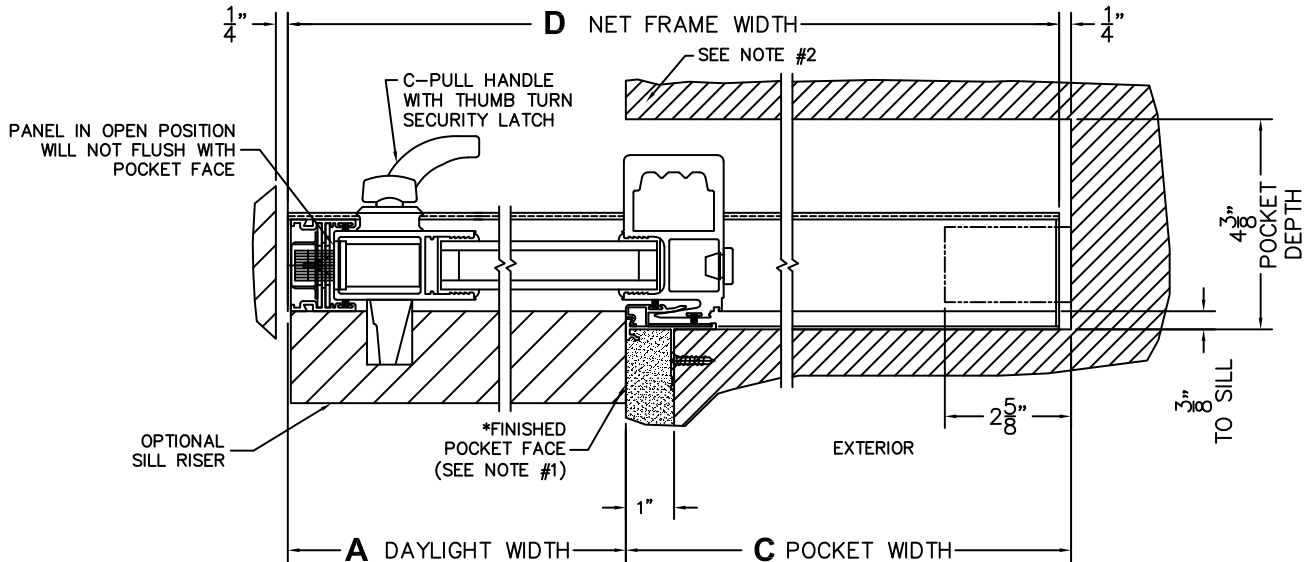

CALCULATED VALUES (FLEETWOOD SUPPLIED)

C(POCKET WIDTH)

D(NET FRAME WIDTH)

NOTES:

(USE RULER TO SCALE DIMENSIONS IN INCHES)

SCALE: 1/4

XP DOOR SHOWN

3
LOCK JAMB

4
POCKET INTERLOCKERS

5
POCKET JAMB

*NOTES:

- 1) WHEN CONSTRUCTING POCKET, NOTE THAT DAYLIGHT WIDTH DOES NOT INCLUDE 1" SET BACK FOR POST INTERLOCKER.
- 2) TO ALLOW FUTURE REMOVAL OF PANEL, THE