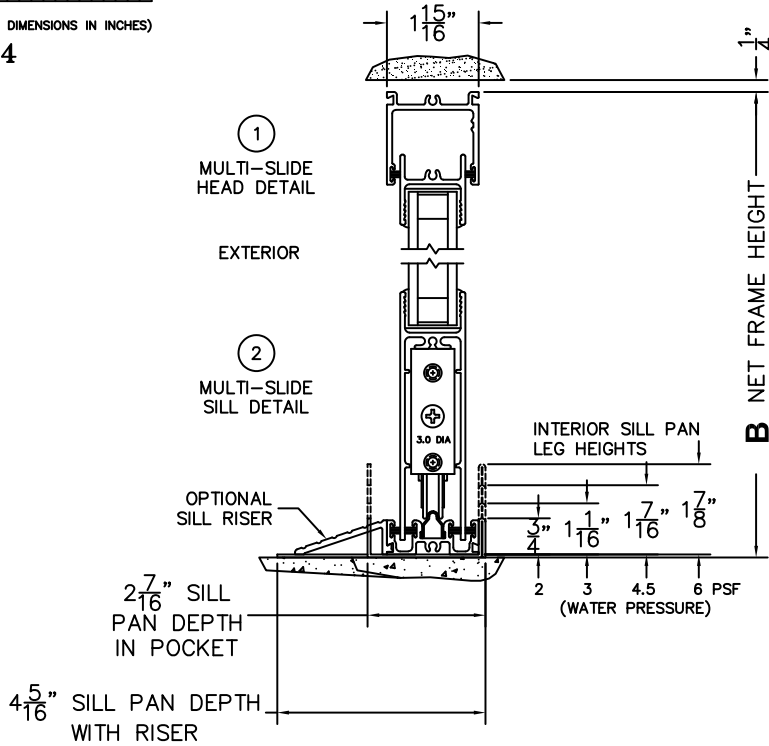

CALCULATED VALUES (FLEETWOOD SUPPLIED)

C(POCKET WIDTH)

D(NET FRAME WIDTH)

NOTES:

(USE RULER TO SCALE DIMENSIONS IN INCHES)

SCALE: 1/4

XP DOOR SHOWN

3
LOCK JAMB

4
POCKET INTERLOCKERS

5
POCKET JAMB

*NOTES:

- 1) WHEN CONSTRUCTING POCKET, NOTE THAT DAYLIGHT WIDTH DOES NOT INCLUDE 1" SET BACK FOR POST INTERLOCKER.
- 2) TO ALLOW FUTURE REMOVAL OF PANEL, THE