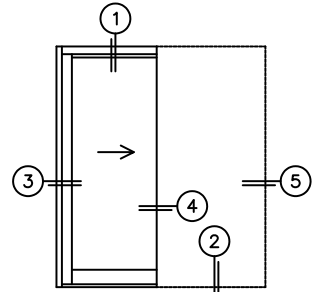

CALCULATED VALUES (FLEETWOOD SUPPLIED)

C(POCKET WIDTH)

D(NET FRAME WIDTH)

NOTES:

(USE RULER TO SCALE DIMENSIONS IN INCHES)

SCALE: 1/4

XP DOOR SHOWN

3
LOCK JAMB

4
POCKET INTERLOCKERS

5
POCKET JAMB

*NOTES:

- 1) WHEN CONSTRUCTING POCKET, NOTE THAT DAYLIGHT WIDTH DOES NOT INCLUDE 1" SET BACK FOR POST INTERLOCKER.
- 2) TO ALLOW FUTURE REMOVAL OF PANEL, THE