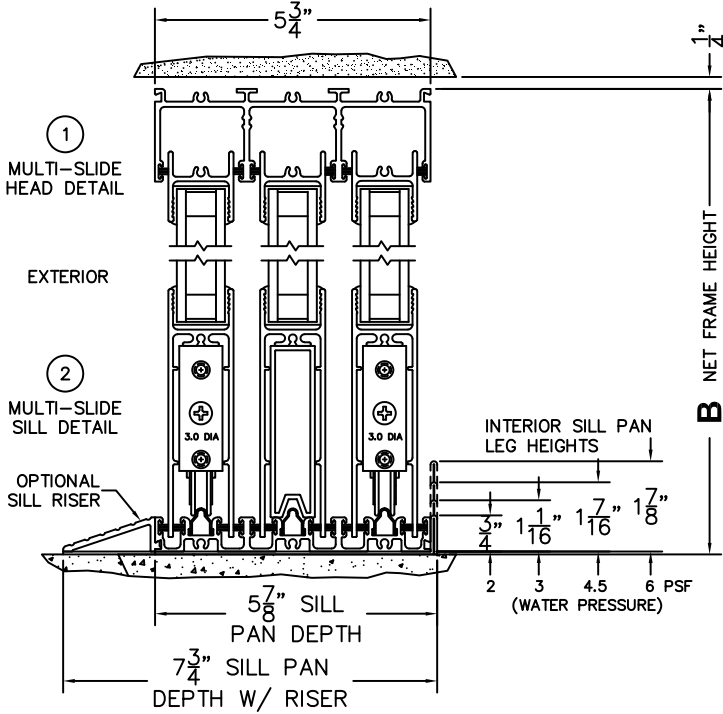

SILL PAN HEIGHT (INTERIOR LEG)  
(3/4", 1-1/16", 1-7/16" OR 1-7/8")

NOTES:

(USE RULER TO SCALE DIMENSIONS IN INCHES)

SCALE: 1/4

XOXIXOX DOOR SHOWN

- (3)  
LOCK JAMB
- (4)  
INTERLOCKERS
- (5)  
INTERLOCKERS
- (6)  
MEETING STILES
- (7)  
INTERLOCKERS
- (8)  
INTERLOCKERS
- (9)  
LOCK JAMB