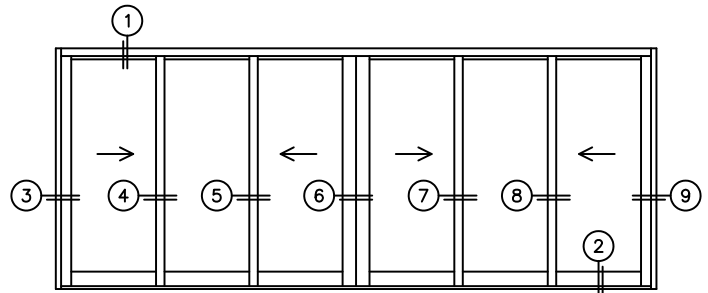

SILL PAN HEIGHT (INTERIOR LEG)  
(3/4", 1-1/16", 1-7/16" OR 1-7/8")

NOTES:

(USE RULER TO SCALE DIMENSIONS IN INCHES)

SCALE: 1/4

XOXIXOX DOOR SHOWN

- (3)  
LOCK JAMB
- (4)  
INTERLOCKERS
- (5)  
INTERLOCKERS
- (6)  
MEETING STILES
- (7)  
INTERLOCKERS
- (8)  
INTERLOCKERS
- (9)  
LOCK JAMB