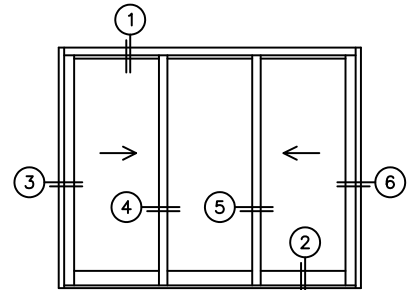

SILL PAN HEIGHT (INTERIOR LEG)  
(3/4", 1-1/16", 1-7/16" OR 1-7/8")

(USE RULER TO SCALE DIMENSIONS IN INCHES)

SCALE: 1/4

NOTES:

XOX DOOR SHOWN