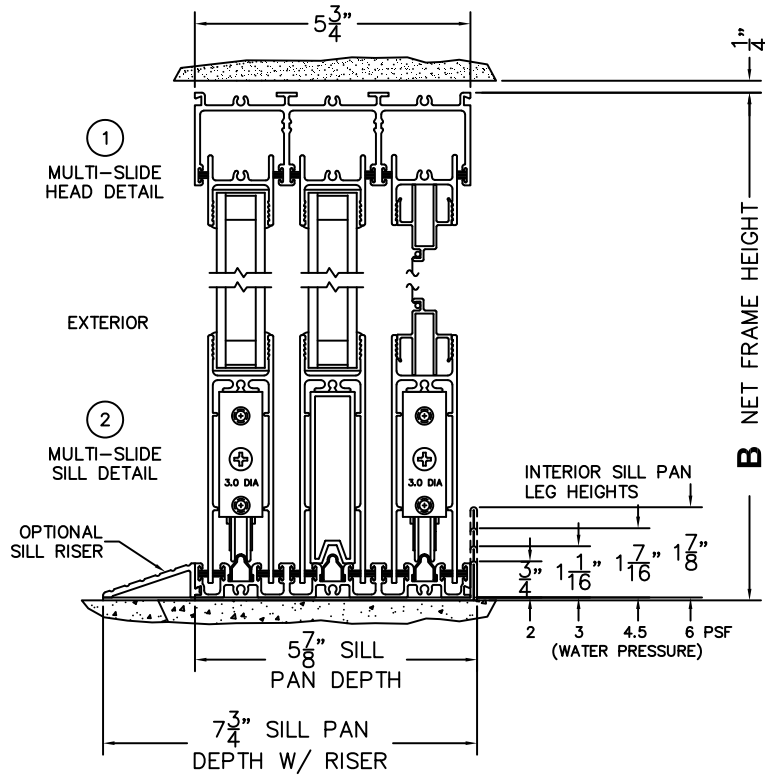

**FLEETWOOD**  
WINDOWS & DOORS  
FleetwoodUSA.com

**NORWOOD 3070EX M/S**  
**XOX STANDARD CONFIGURATION**  
**WITH SCREENS**

ORDER NO.:

ITEM NO.:

REQUIRED DEALER INFO.

**A**(NET FRAME WIDTH)

**B**(NET FRAME HEIGHT)

SILL PAN HEIGHT (INTERIOR LEG)  
(3/4", 1-1/16", 1-7/16" OR 1-7/8")

(USE RULER TO SCALE DIMENSIONS IN INCHES)

SCALE: 1/4

NOTES:

XOX DOOR SHOWN