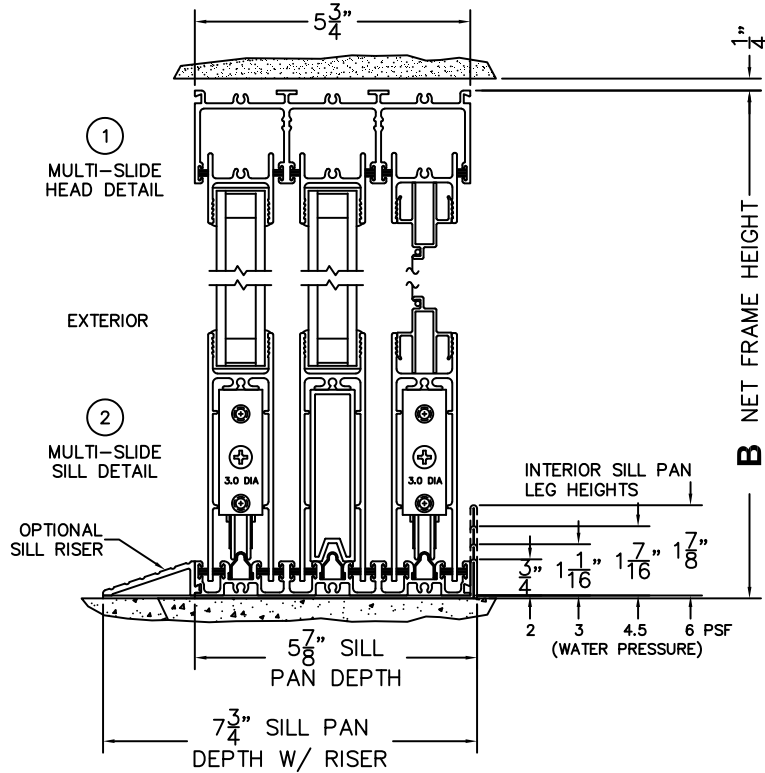

FLEETWOOD
WINDOWS & DOORS
FleetwoodUSA.com

NORWOOD 3070EX M/S
XOX STANDARD CONFIGURATION
WITH SCREENS

ORDER NO.:

ITEM NO.:

REQUIRED DEALER INFO.

A(NET FRAME WIDTH)

B(NET FRAME HEIGHT)

SILL PAN HEIGHT (INTERIOR LEG)
(3/4", 1-1/16", 1-7/16" OR 1-7/8")

(USE RULER TO SCALE DIMENSIONS IN INCHES)

SCALE: 1/4

NOTES:

XOX DOOR SHOWN