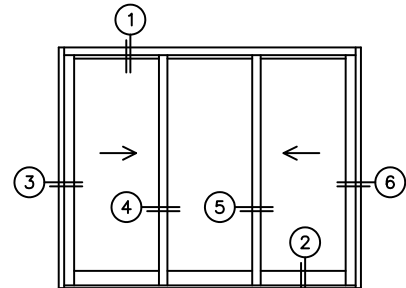

FLEETWOOD
WINDOWS & DOORS
FleetwoodUSA.com

NORWOOD 3070EX M/S
XOX STANDARD CONFIGURATION
WITH SCREENS

ORDER NO.:

ITEM NO.:

REQUIRED DEALER INFO.

A(NET FRAME WIDTH)

B(NET FRAME HEIGHT)

SILL PAN HEIGHT (INTERIOR LEG)
(3/4", 1-1/16", 1-7/16" OR 1-7/8")

(USE RULER TO SCALE DIMENSIONS IN INCHES)

SCALE: 1/4

NOTES:

XOX DOOR SHOWN