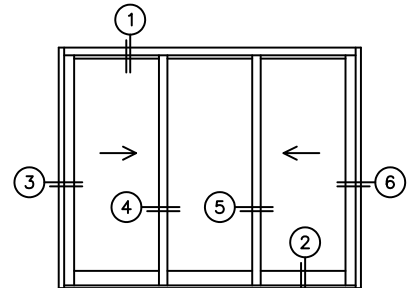

FLEETWOOD
WINDOWS & DOORS
FleetwoodUSA.com

NORWOOD 3070EX M/S
XOX STANDARD CONFIGURATION
WITH SCREENS

ORDER NO.:

ITEM NO.:

REQUIRED DEALER INFO.

A(NET FRAME WIDTH)

B(NET FRAME HEIGHT)

SILL PAN HEIGHT (INTERIOR LEG)
(3/4", 1-1/16", 1-7/16" OR 1-7/8")

(USE RULER TO SCALE DIMENSIONS IN INCHES)

SCALE: 1/4

NOTES:

XOX DOOR SHOWN