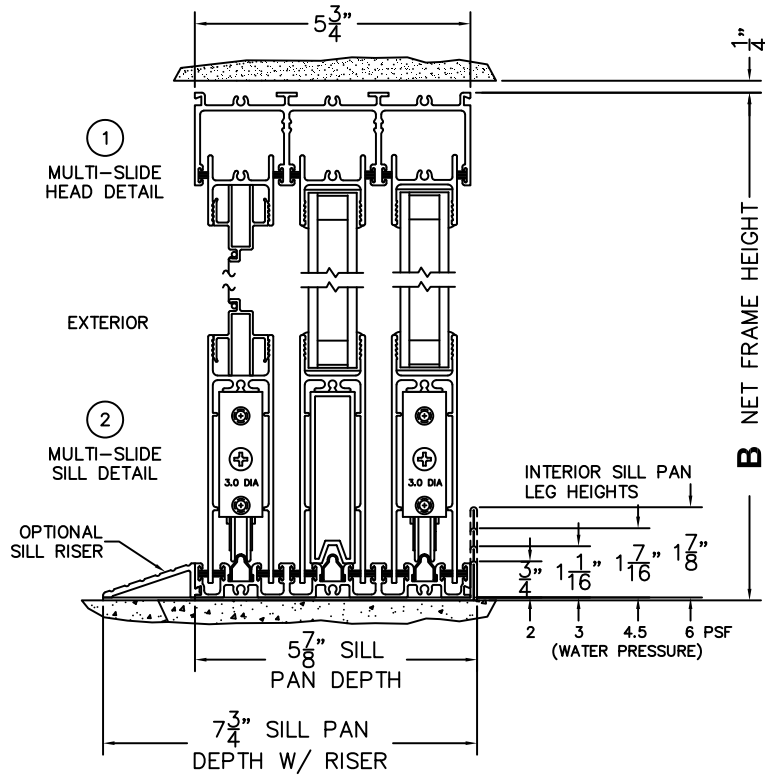

FLEETWOOD
WINDOWS & DOORS
FleetwoodUSA.com

NORWOOD 3070EX M/S
XOX STANDARD CONFIGURATION
WITH SCREENS

ORDER NO.:

ITEM NO.:

REQUIRED DEALER INFO.

A(NET FRAME WIDTH)

B(NET FRAME HEIGHT)

SILL PAN HEIGHT (INTERIOR LEG)
(3/4", 1-1/16", 1-7/16" OR 1-7/8")

(USE RULER TO SCALE DIMENSIONS IN INCHES)

SCALE: 1/4

NOTES:

XOX DOOR SHOWN