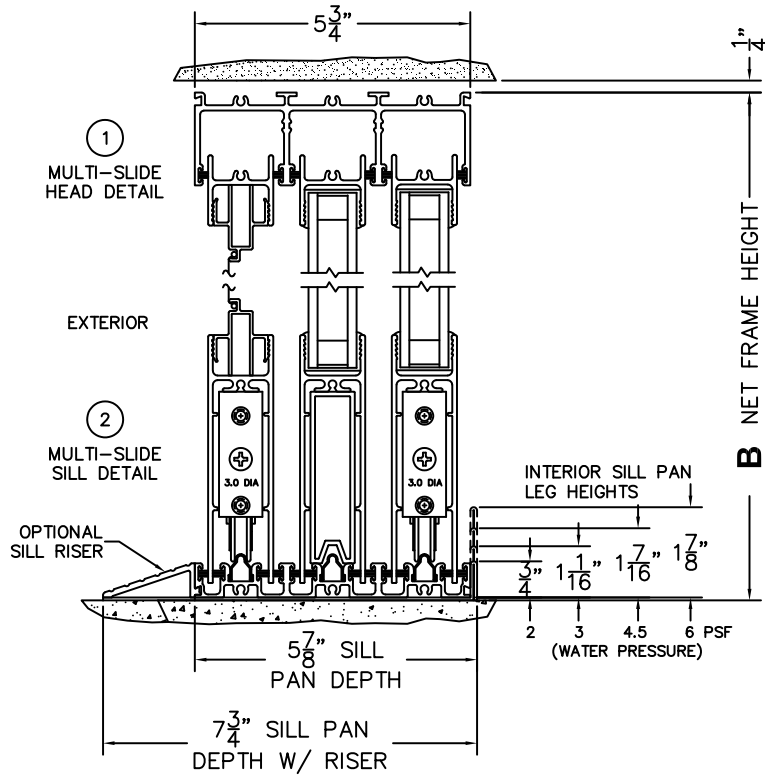

FLEETWOOD
WINDOWS & DOORS
FleetwoodUSA.com

NORWOOD 3070EX M/S
XOX STANDARD CONFIGURATION
WITH SCREENS

ORDER NO.:

ITEM NO.:

REQUIRED DEALER INFO.

A(NET FRAME WIDTH)

B(NET FRAME HEIGHT)

SILL PAN HEIGHT (INTERIOR LEG)
(3/4", 1-1/16", 1-7/16" OR 1-7/8")

(USE RULER TO SCALE DIMENSIONS IN INCHES)

SCALE: 1/4

NOTES:

XOX DOOR SHOWN