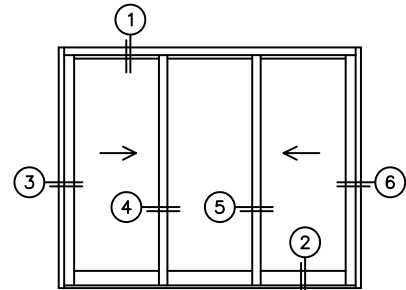

FLEETWOOD
WINDOWS & DOORS
FleetwoodUSA.com

NORWOOD 3070EX M/S
XOX STANDARD CONFIGURATION
WITH SCREENS

ORDER NO.:

ITEM NO.:

REQUIRED DEALER INFO.

A(NET FRAME WIDTH)

B(NET FRAME HEIGHT)

SILL PAN HEIGHT (INTERIOR LEG)
(3/4", 1-1/16", 1-7/16" OR 1-7/8")

(USE RULER TO SCALE DIMENSIONS IN INCHES)

SCALE: 1/4

NOTES:

XOX DOOR SHOWN